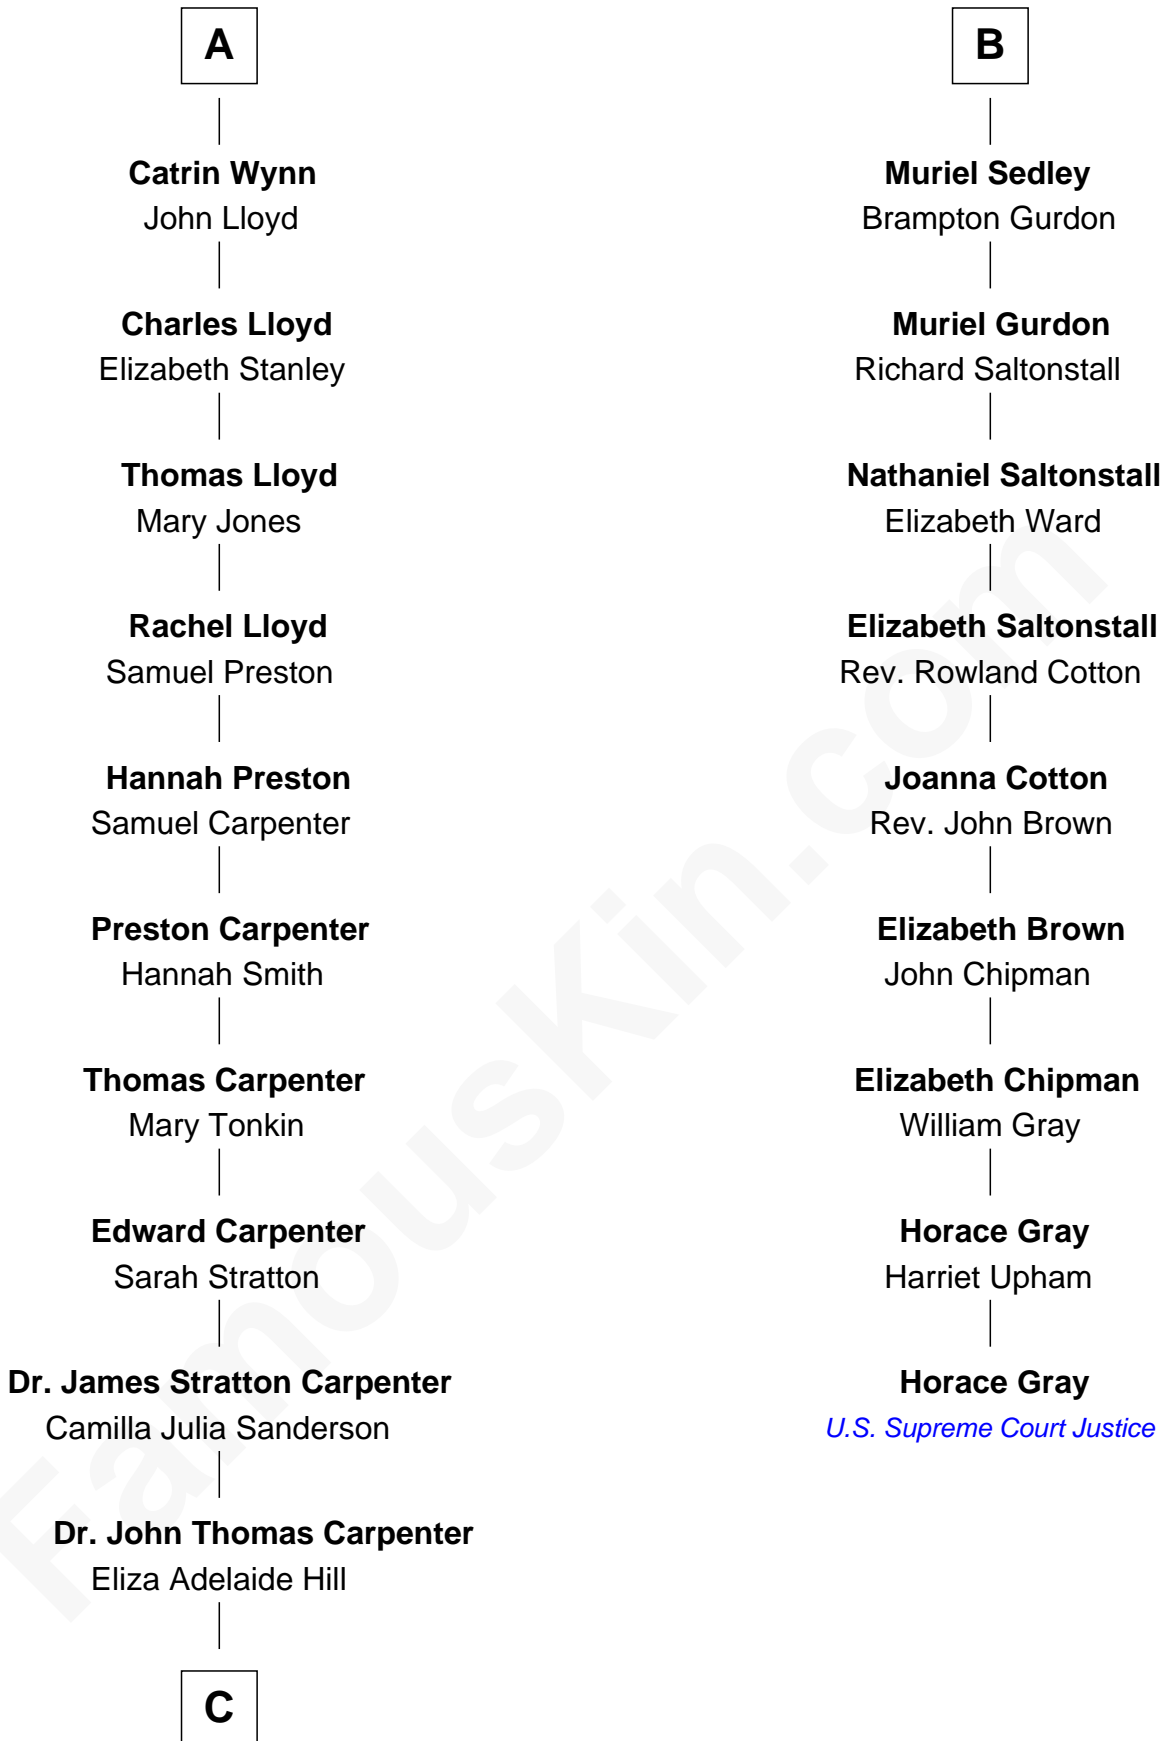

FamousKin.com
Relationship Chart of
Mary Chapin Carpenter
Singer and Songwriter

15th cousin 5 times removed of
Horace Gray
U.S. Supreme Court Justice

C

—
Dr. James Stratton Carpenter

Lillian Louise Chapin