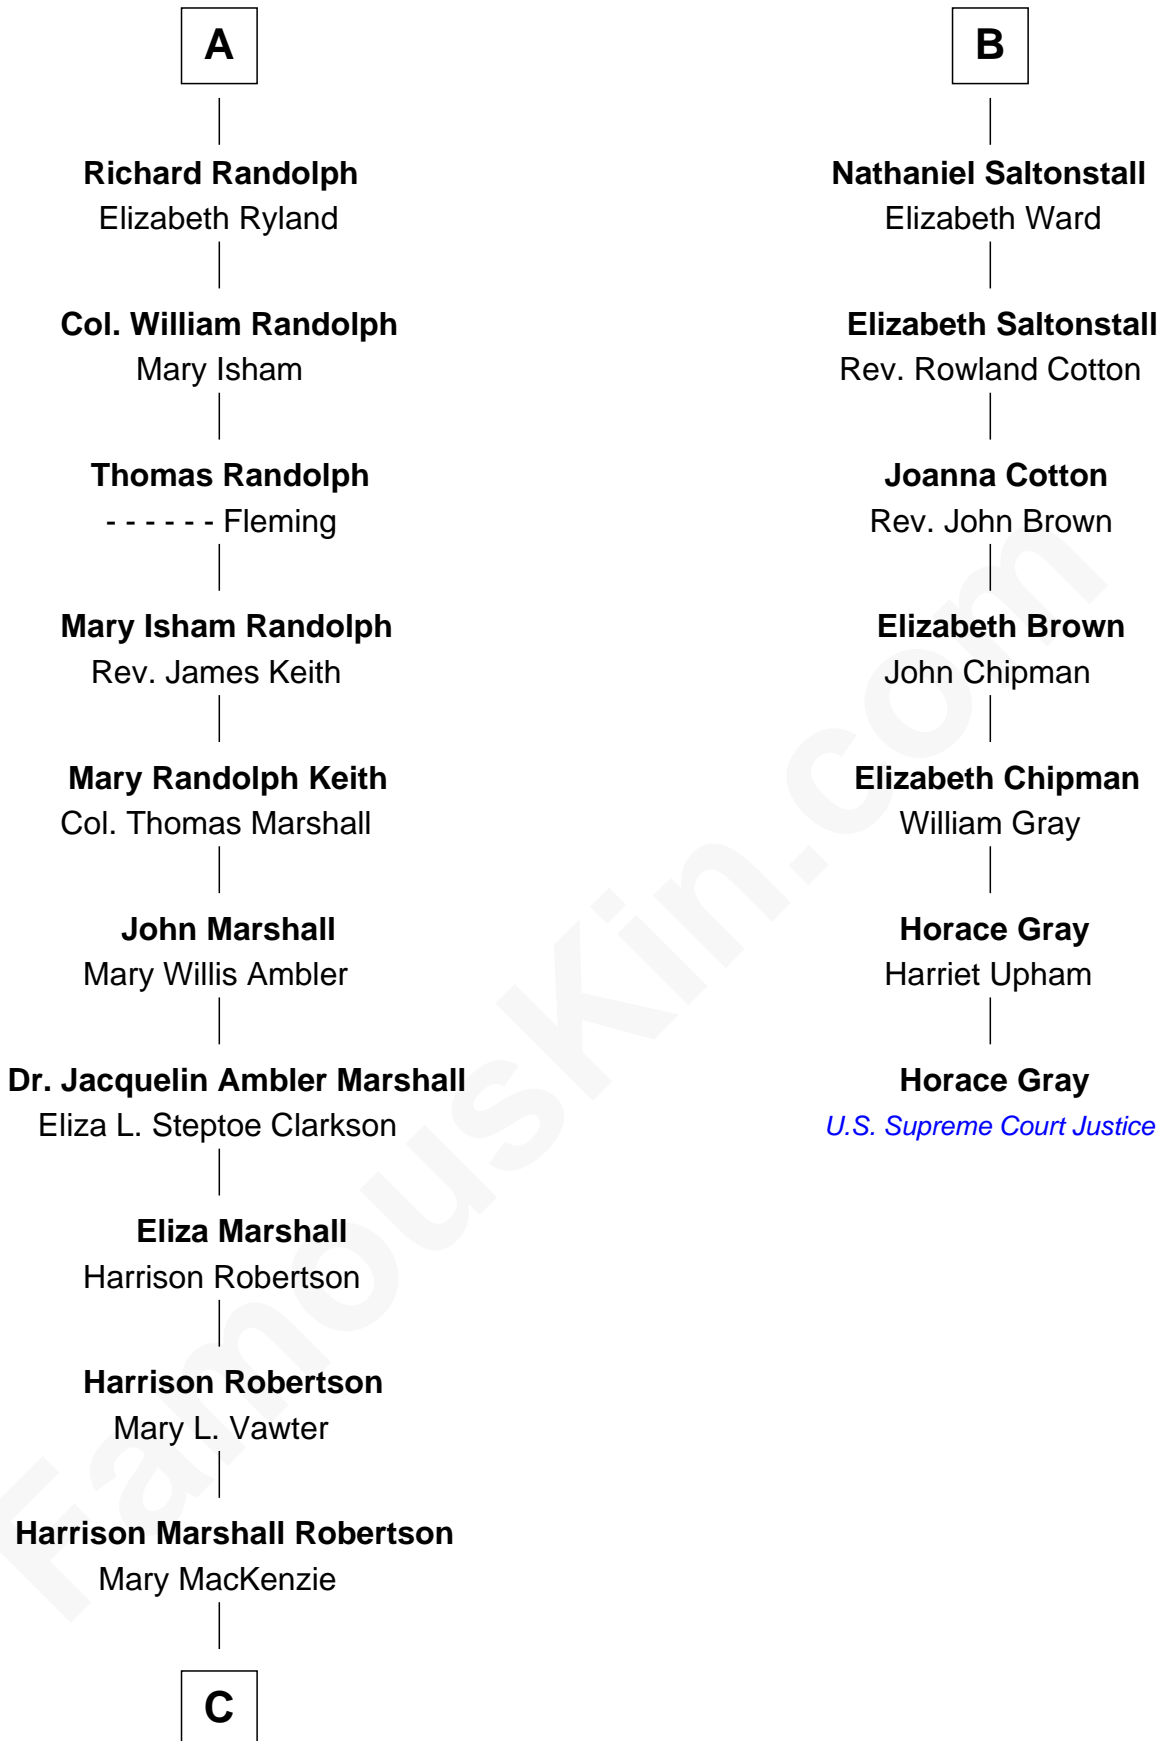

FamousKin.com
Relationship Chart of
Mary Chapin Carpenter
Singer and Songwriter

13th cousin 5 times removed of

Horace Gray
U.S. Supreme Court Justice

Sir Robert Howard
 Margaret Mowbray

Katherine Howard
 Sir Edward Neville

Sir John Howard
 Margaret Chedworth

Catherine Neville
 Robert Tanfield

Katherine Howard
 Sir John Bouchier

William Tanfield
 Elizabeth Stavelly

Jane Bouchier
 Edmund Knyvet

Frances Tanfield
 Bridget Cave

John Knyvet
 Agnes Harcourt

Anne Tanfield
 Clement Vincent

Abigail Knyvet
 Martin Sedley

Elizabeth Vincent
 Richard Lane

Muriel Sedley
 Brampton Gurdon

Dorothy Lane
 William Randolph

Muriel Gurdon
 Richard Saltonstall

A

B

C

—
Mary Bowie Robertson

Chapin Carpenter

—
Mary Chapin Carpenter

Singer and Songwriter

FamousKin.com