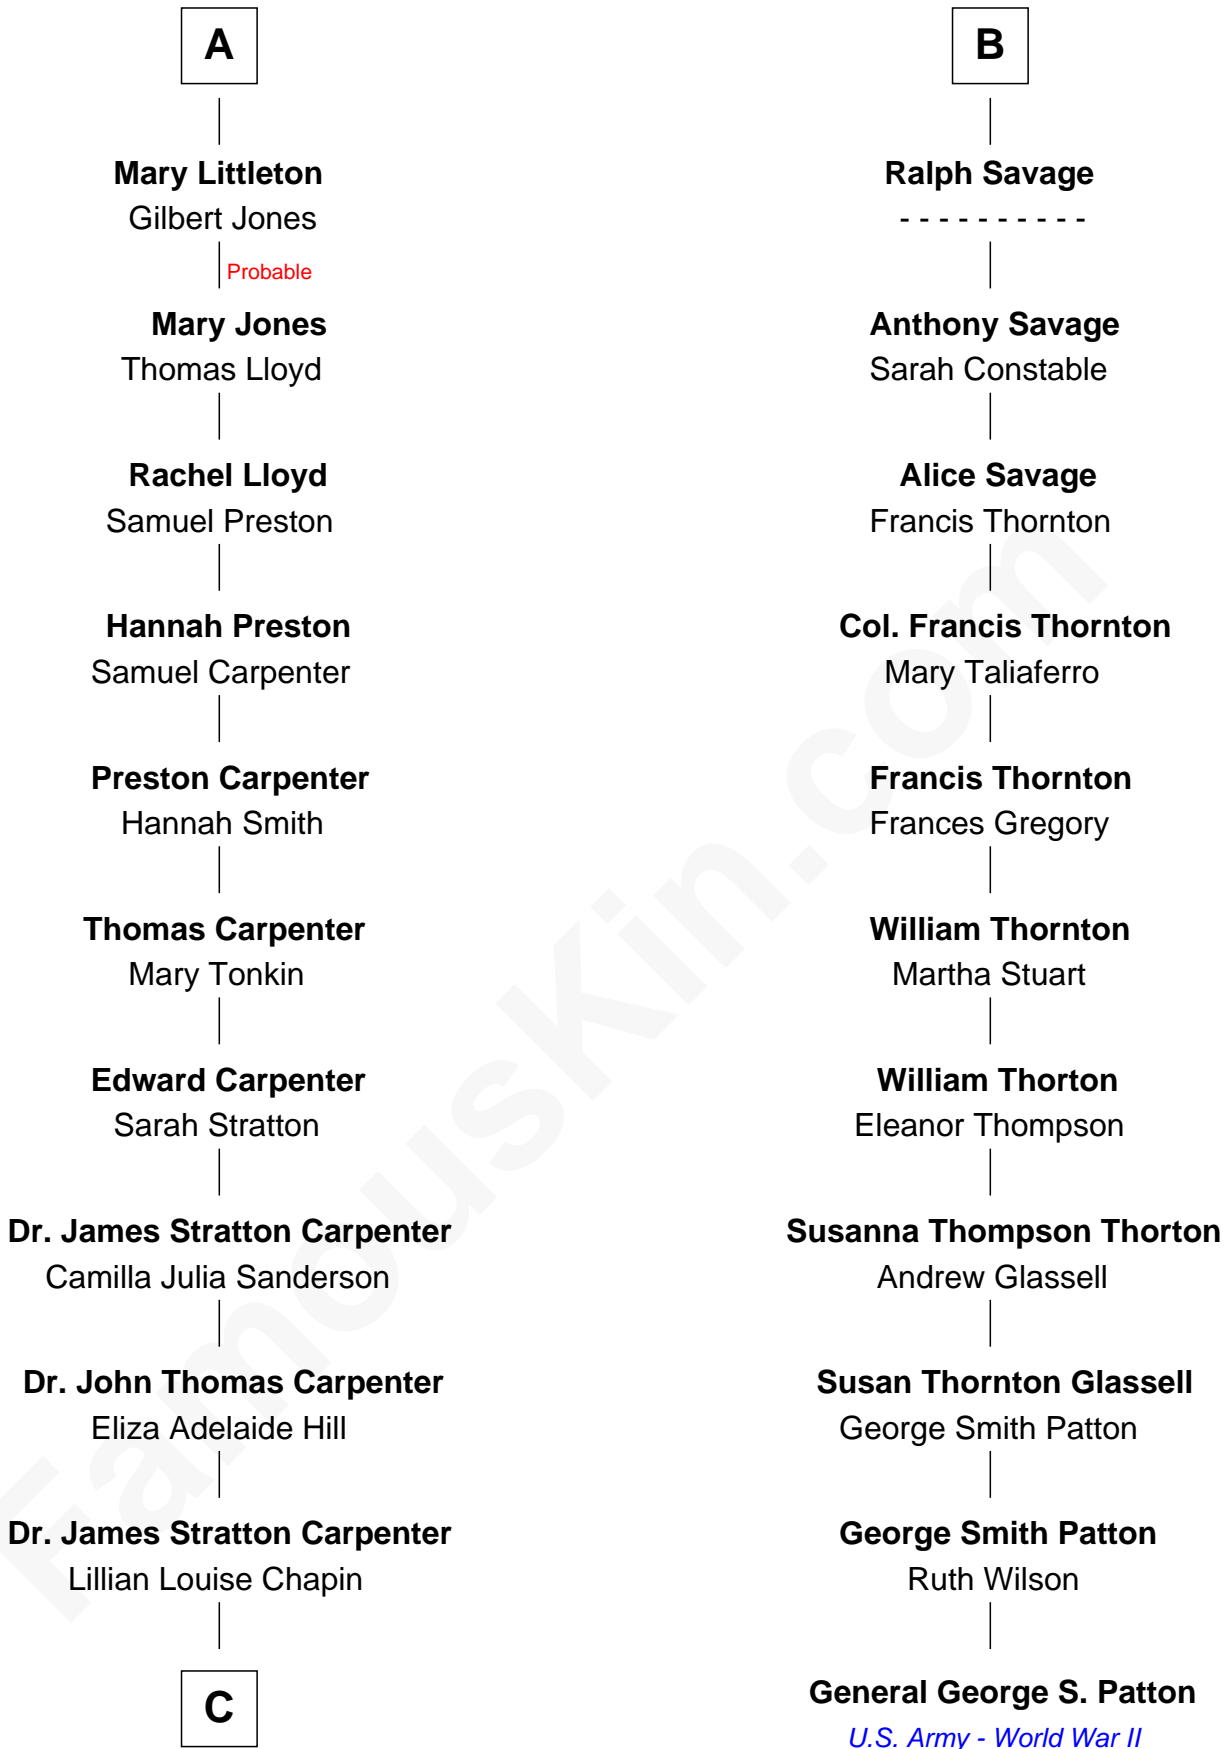

FamousKin.com
Relationship Chart of
Mary Chapin Carpenter
Singer and Songwriter

17th cousin 2 times removed of
General George S. Patton
U.S. Army - World War II

C

—
Chapin Carpenter

Ruth Smythe

—
Chapin Carpenter

Mary Bowie Robertson

—
Mary Chapin Carpenter

Singer and Songwriter

FamousKin.com