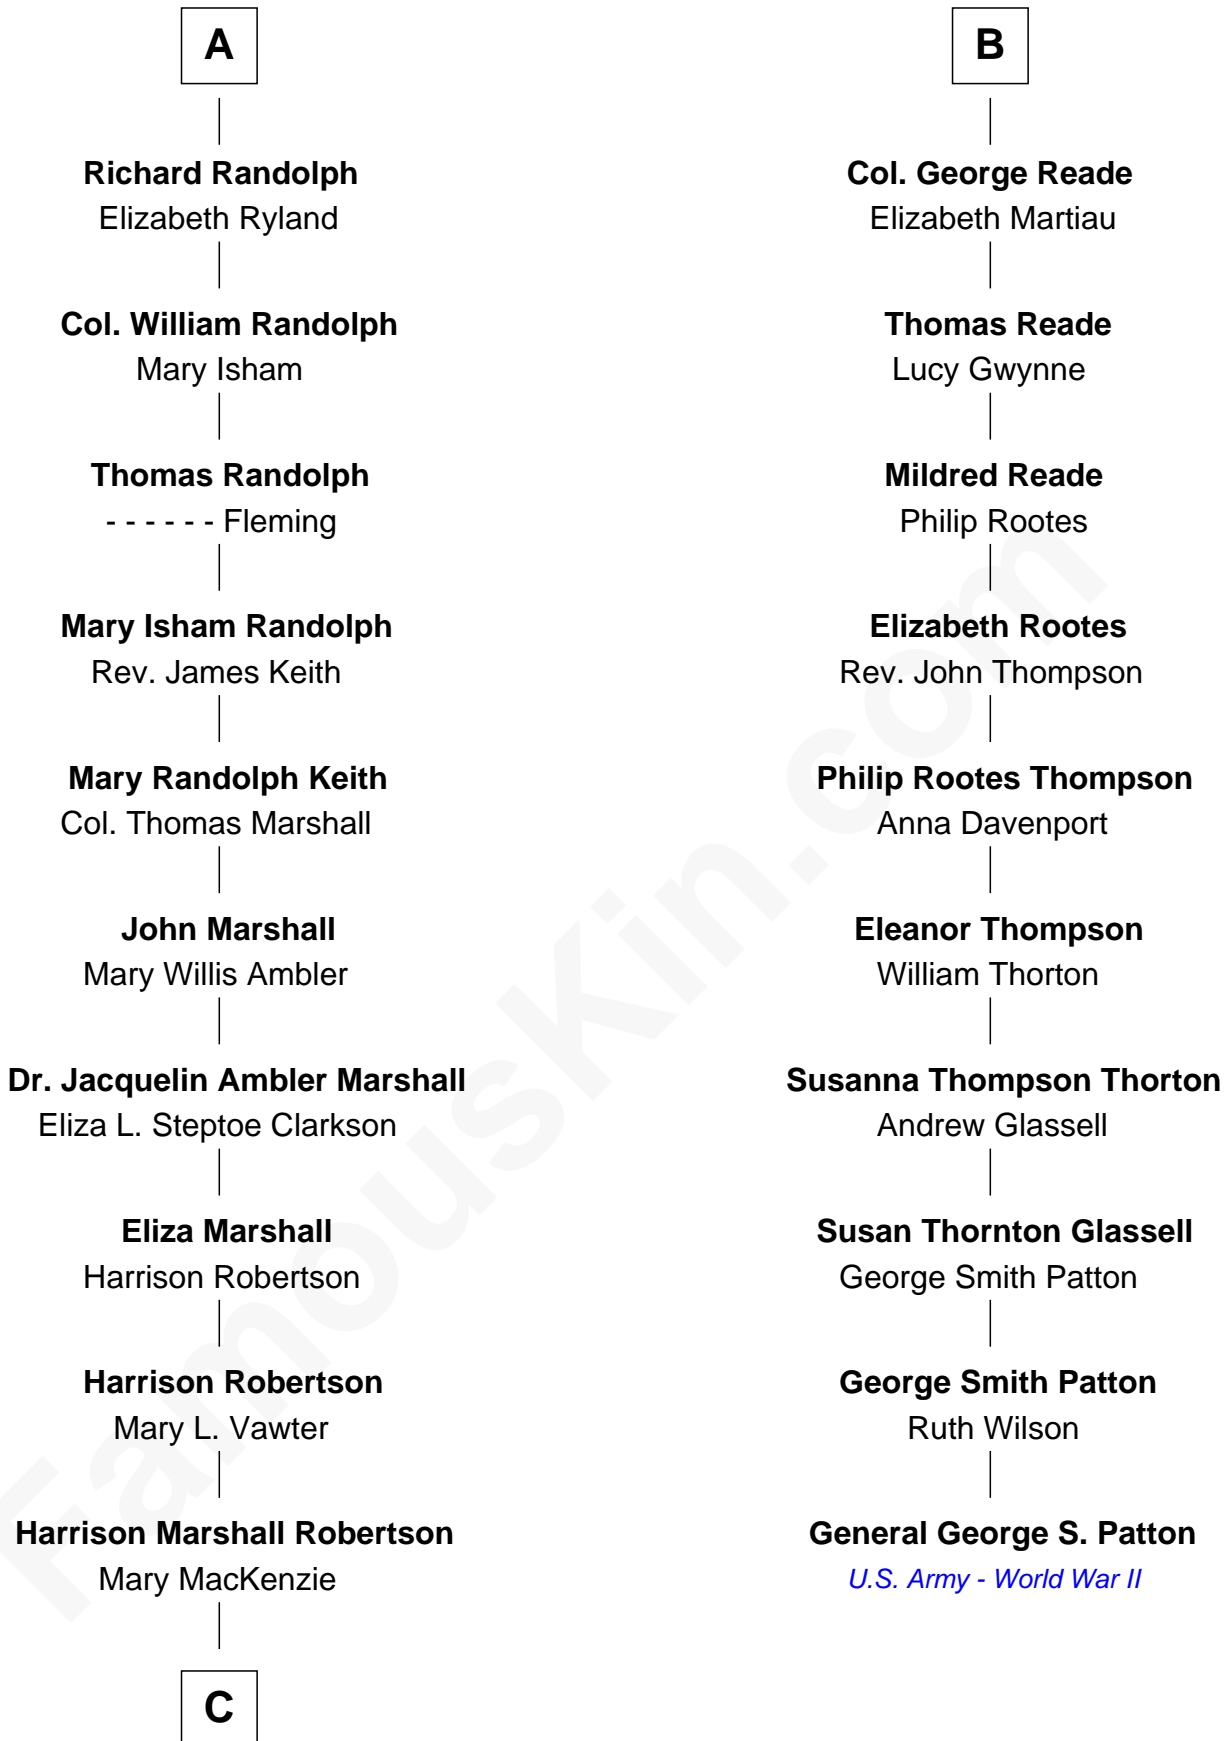

FamousKin.com
Relationship Chart of
Mary Chapin Carpenter
Singer and Songwriter

16th cousin 2 times removed of
General George S. Patton
U.S. Army - World War II

C

—
Mary Bowie Robertson

Chapin Carpenter

—
Mary Chapin Carpenter