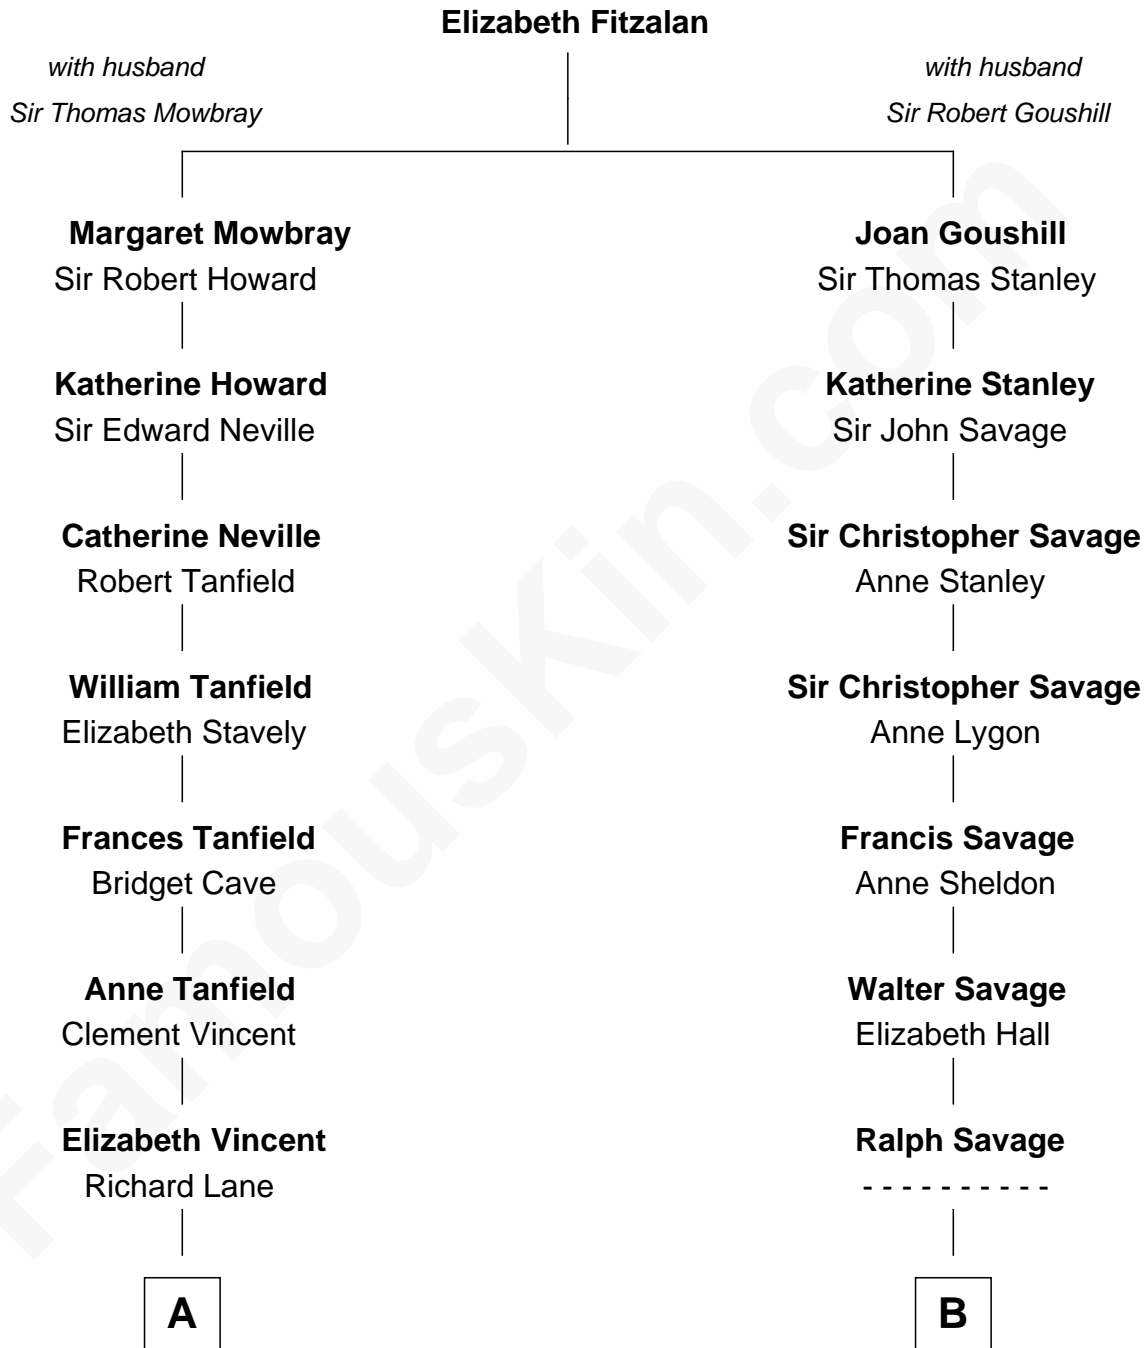

FamousKin.com
Relationship Chart of
Mary Chapin Carpenter
Singer and Songwriter

16th cousin 3 times removed of
General George S. Patton
U.S. Army - World War II

C

—
Harrison Marshall Robertson

Mary MacKenzie

—
Mary Bowie Robertson

Chapin Carpenter

—
Mary Chapin Carpenter

Singer and Songwriter

FamousKin.com