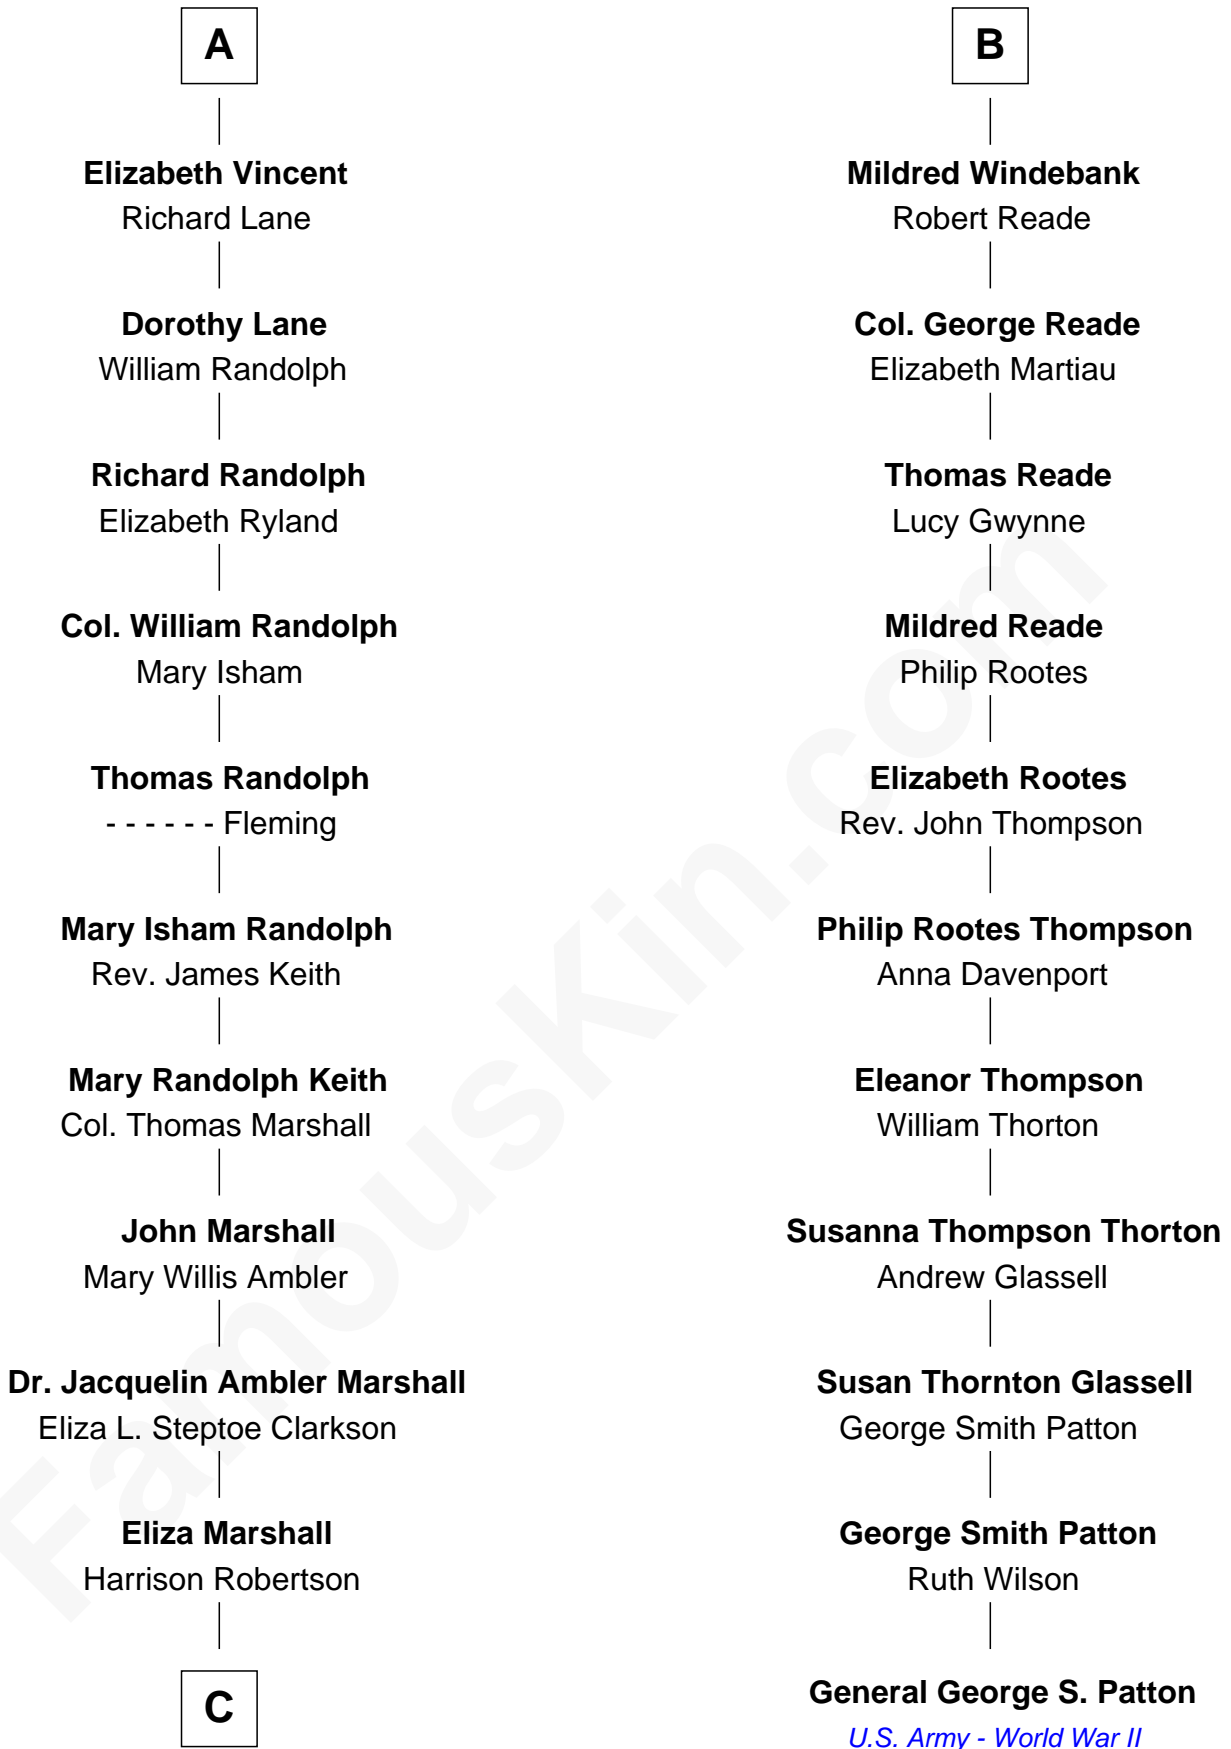

**FamousKin.com**  
**Relationship Chart of**  
**Mary Chapin Carpenter**  
*Singer and Songwriter*

**17th cousin 3 times removed of**  
**General George S. Patton**  
*U.S. Army - World War II*

**C**

—  
**Harrison Robertson**

Mary L. Vawter

—  
**Harrison Marshall Robertson**

Mary MacKenzie

—  
**Mary Bowie Robertson**

Chapin Carpenter

—  
**Mary Chapin Carpenter**

*Singer and Songwriter*

FamousKin.com