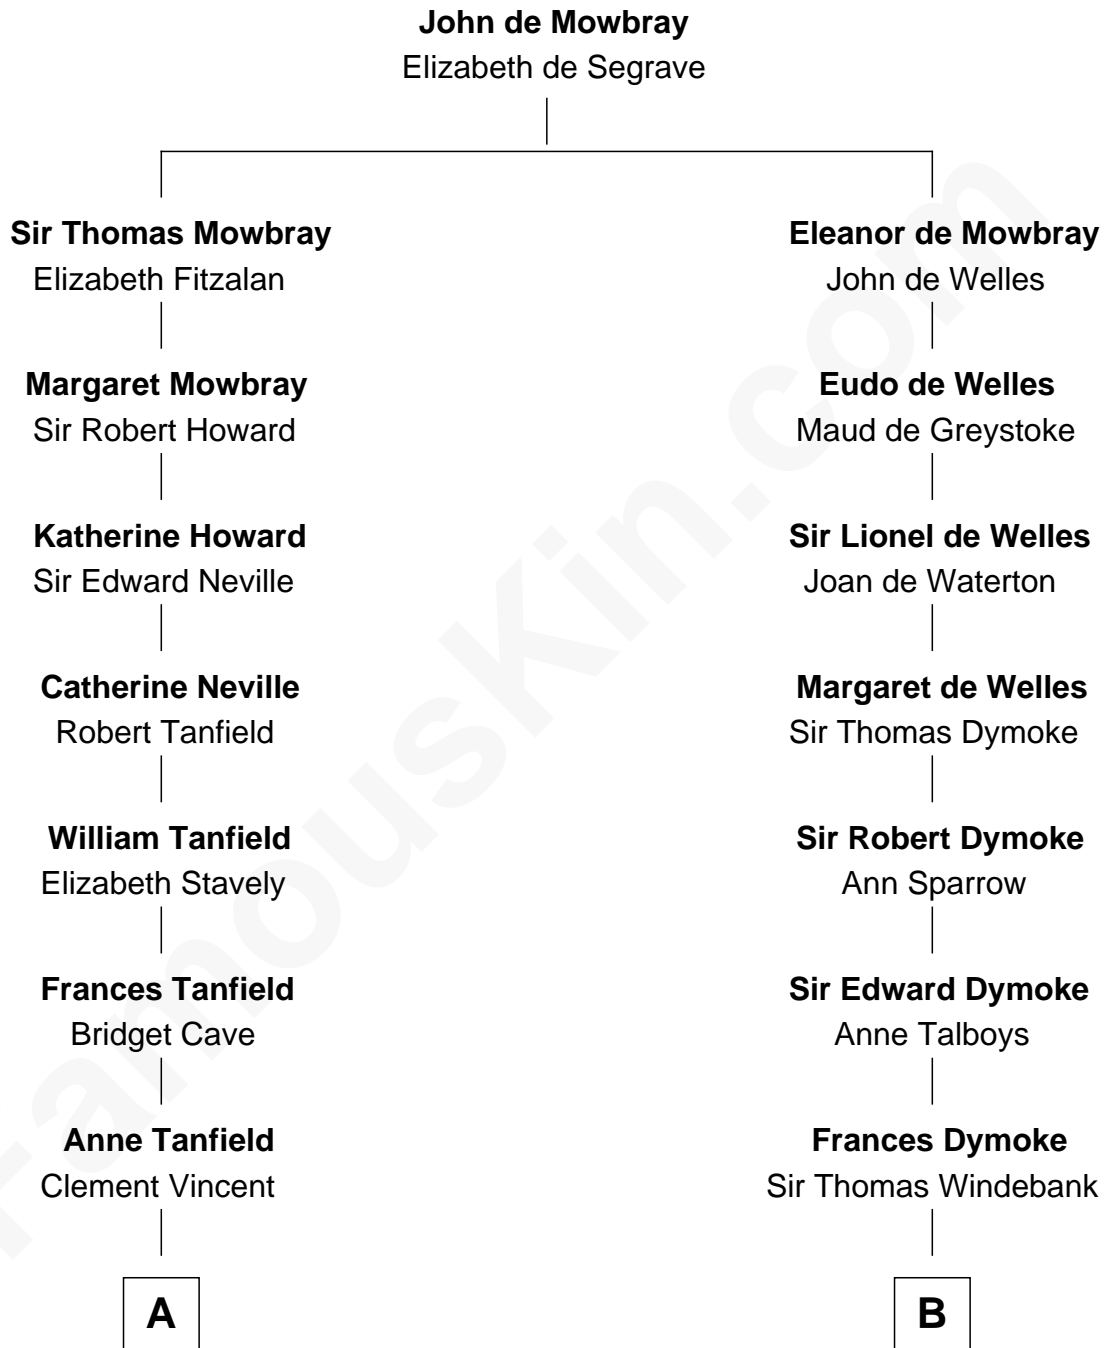

**FamousKin.com**  
**Relationship Chart of**  
**Mary Chapin Carpenter**  
*Singer and Songwriter*

**17th cousin 3 times removed of**  
**General George S. Patton**  
*U.S. Army - World War II*

**C**

—  
**Harrison Robertson**

Mary L. Vawter

—  
**Harrison Marshall Robertson**

Mary MacKenzie

—  
**Mary Bowie Robertson**

Chapin Carpenter

—  
**Mary Chapin Carpenter**

*Singer and Songwriter*

FamousKin.com