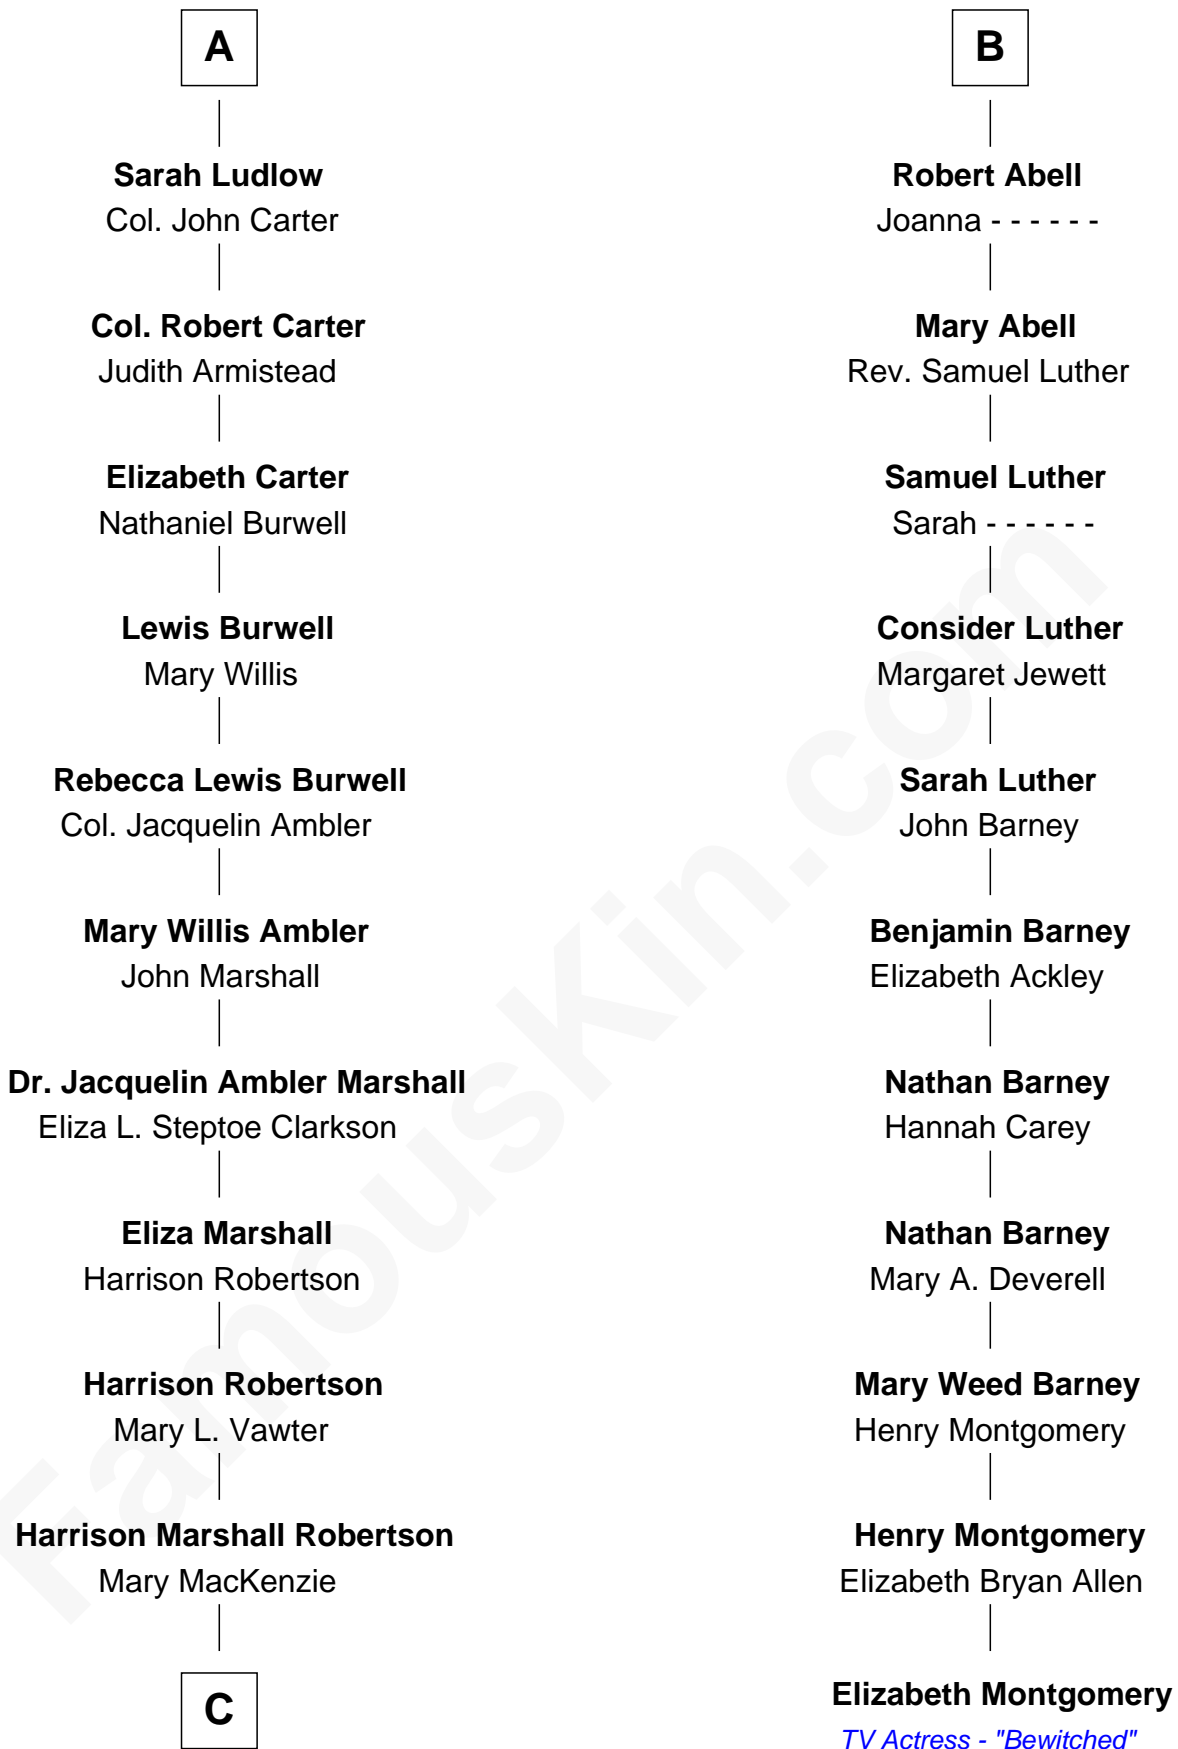

FamousKin.com Relationship Chart of

Mary Chapin Carpenter

Singer and Songwriter

17th cousin 1 time removed of

Elizabeth Montgomery

TV Actress - "Bewitched"

Sir Walter Blount

Sancha de Ayala

Sir Thomas Blount

Margaret de Gresley

Sir Walter Blount

Helena Byron

Sir William Blount

Margaret Echyngam

Elizabeth Blount

Sir Andrews de Windsor

Sir John Sutton

Sir John Sutton

Elizabeth Berkeley

Jane Sutton

Thomas Mainwaring

Cecily Mainwaring

John Cotton

Sir George Cotton

Mary Onley

Richard Cotton

Mary Mainwaring

Frances Cotton

George Abell

B

C

—
Mary Bowie Robertson