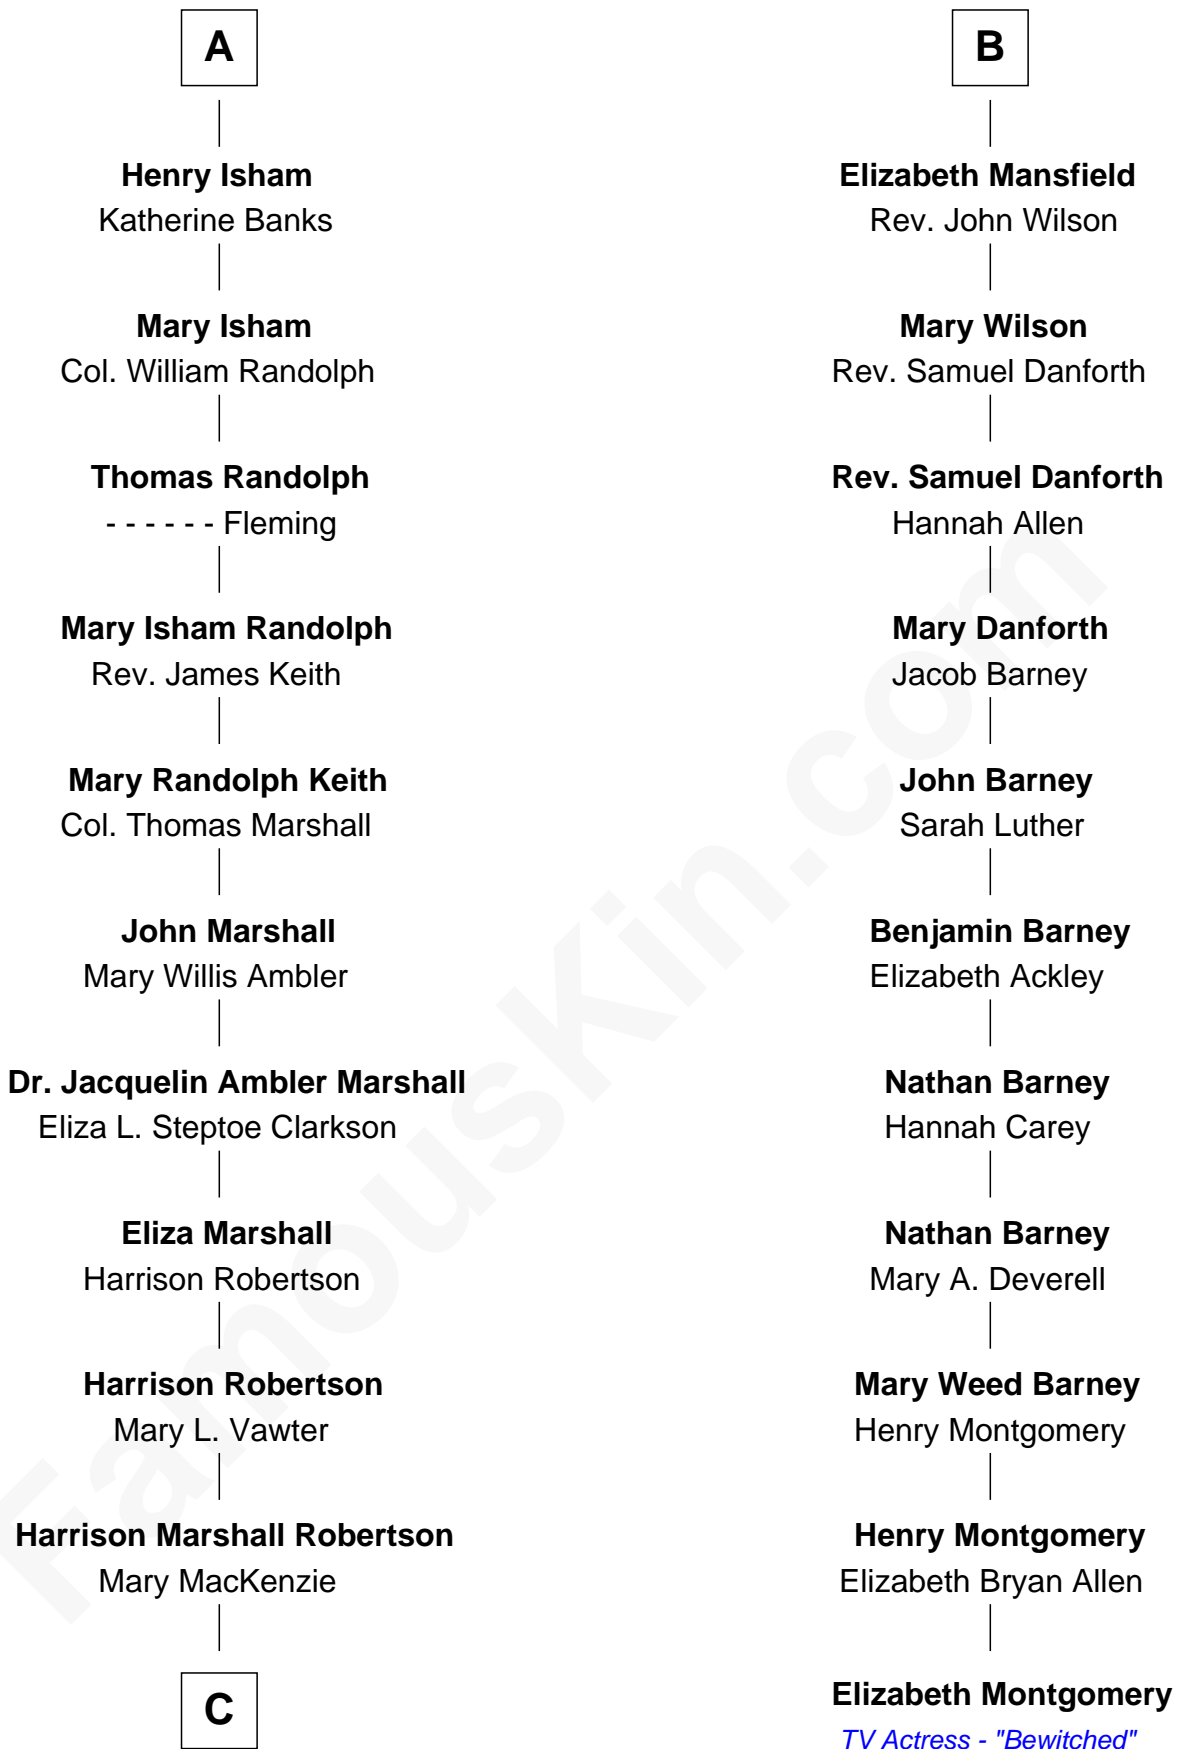

FamousKin.com Relationship Chart of

Mary Chapin Carpenter

Singer and Songwriter

17th cousin 1 time removed of

Elizabeth Montgomery

TV Actress - "Bewitched"

Sir Roger Wentworth

Margery Despencer

Anne Lytton

Sir John Borlase

Anne Borlase

Sir Euseby Isham

William Isham

Mary Brett

A

Agnes Wentworth

Margery Bowes

Anne Eure

Lancelot Mansfield

John Mansfield

Elizabeth - - - - -

B

C

—
Mary Bowie Robertson