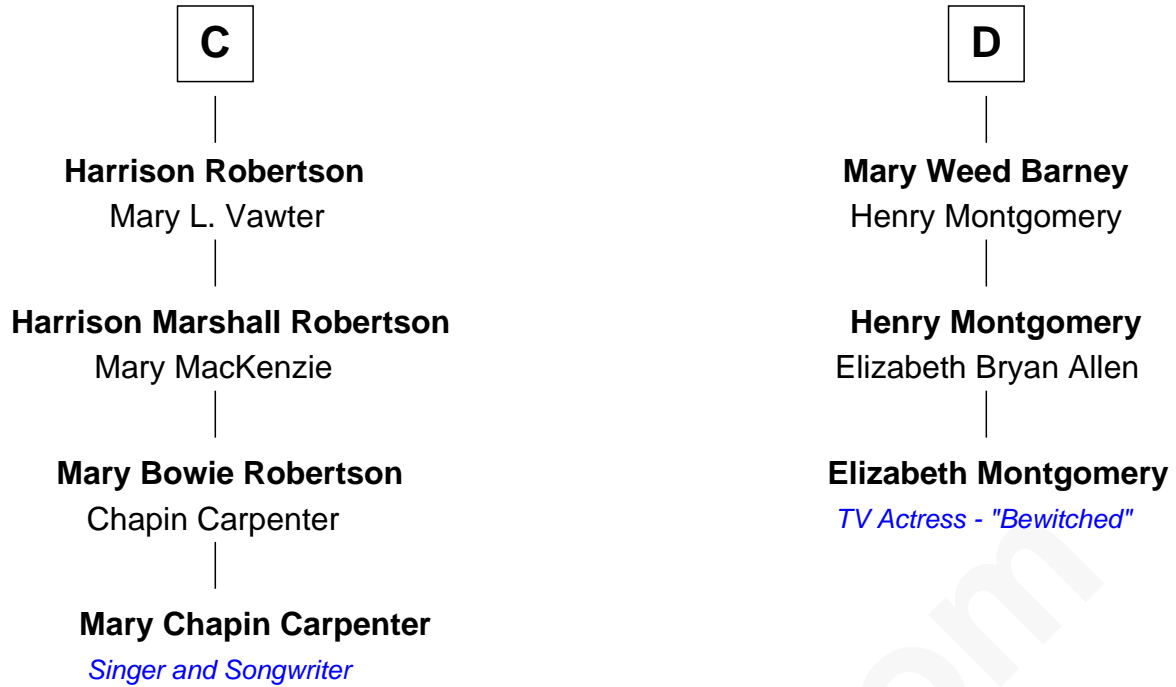

FamousKin.com

Relationship Chart of

Mary Chapin Carpenter

Singer and Songwriter

19th cousin 1 time removed of

Elizabeth Montgomery

TV Actress - "Bewitched"

Sir Richard Fitzalan

Anne Tanfield
Clement Vincent

A

Joan Fitzalan
Sir William Beauchamp

Joan Beauchamp
James Butler

Elizabeth Butler
John Talbot

Ann Talbot
Sir Henry Vernon

Elizabeth Vernon
Sir Robert Corbet

Dorothy Corbet
Sir Richard Mainwaring

Sir Arthur Mainwaring
Margaret Mainwaring

B

FamousKin.com