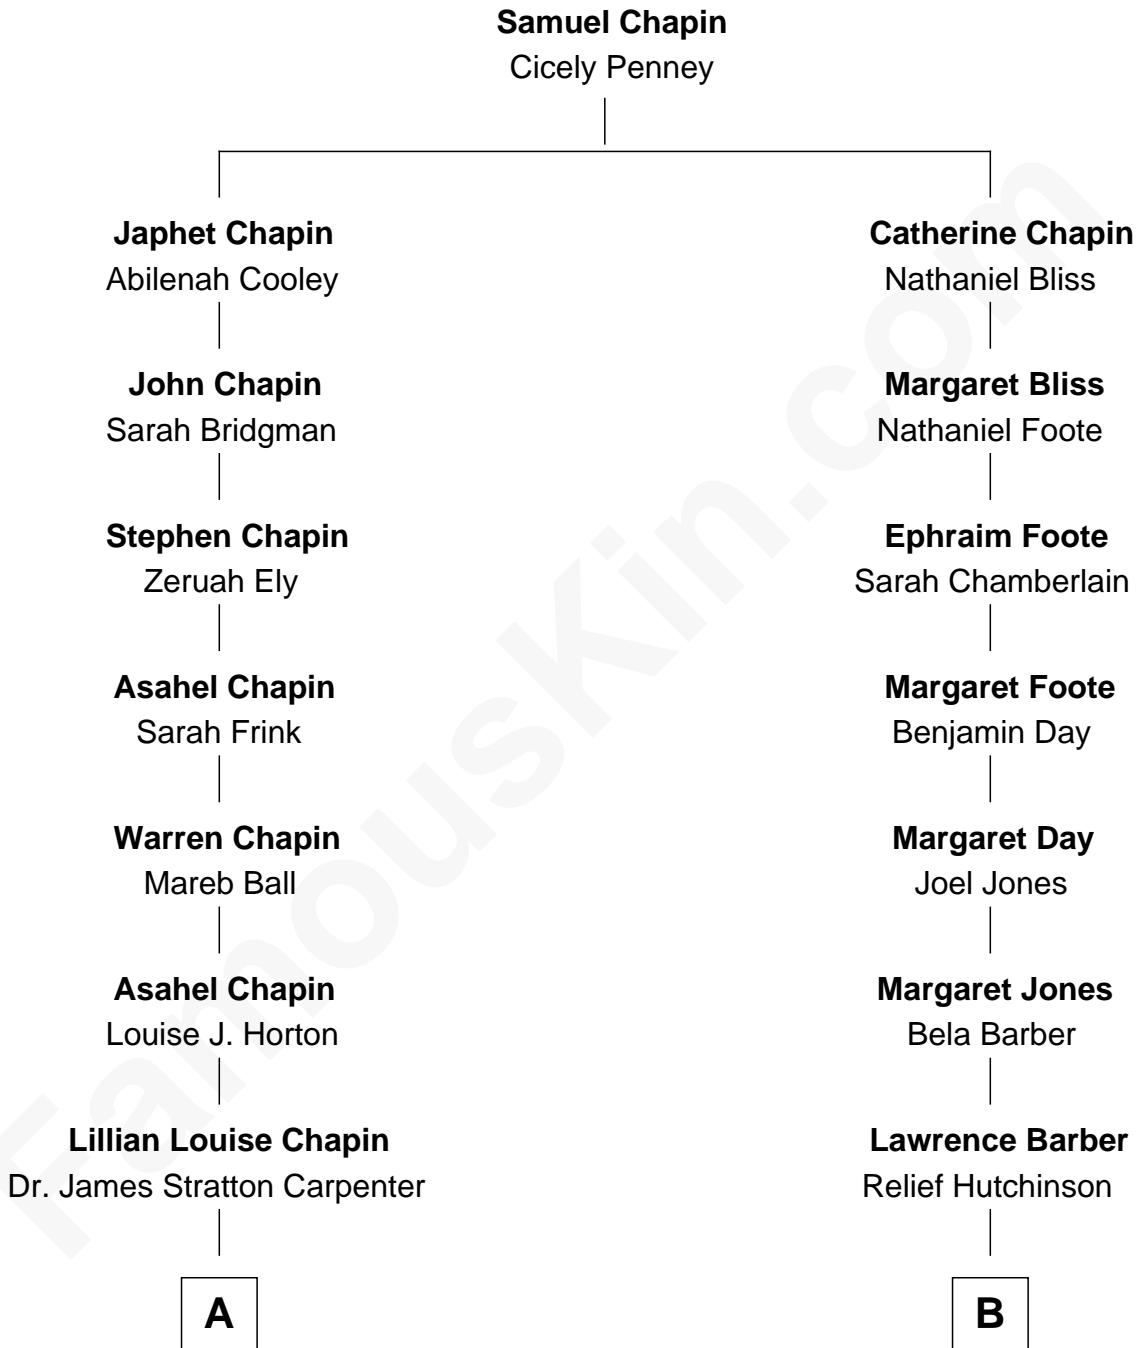

FamousKin.com
Relationship Chart of
Mary Chapin Carpenter
Singer and Songwriter

9th cousin 1 time removed of

Warren Buffett
Chairman & CEO, Berkshire Hathaway

A

Chapin Carpenter

Ruth Smythe

Chapin Carpenter

Mary Bowie Robertson

Mary Chapin Carpenter

Singer and Songwriter

B

Ford Bela Barber

Susan Ann Watson

Stella Frances Barber

John Ammon Stahl