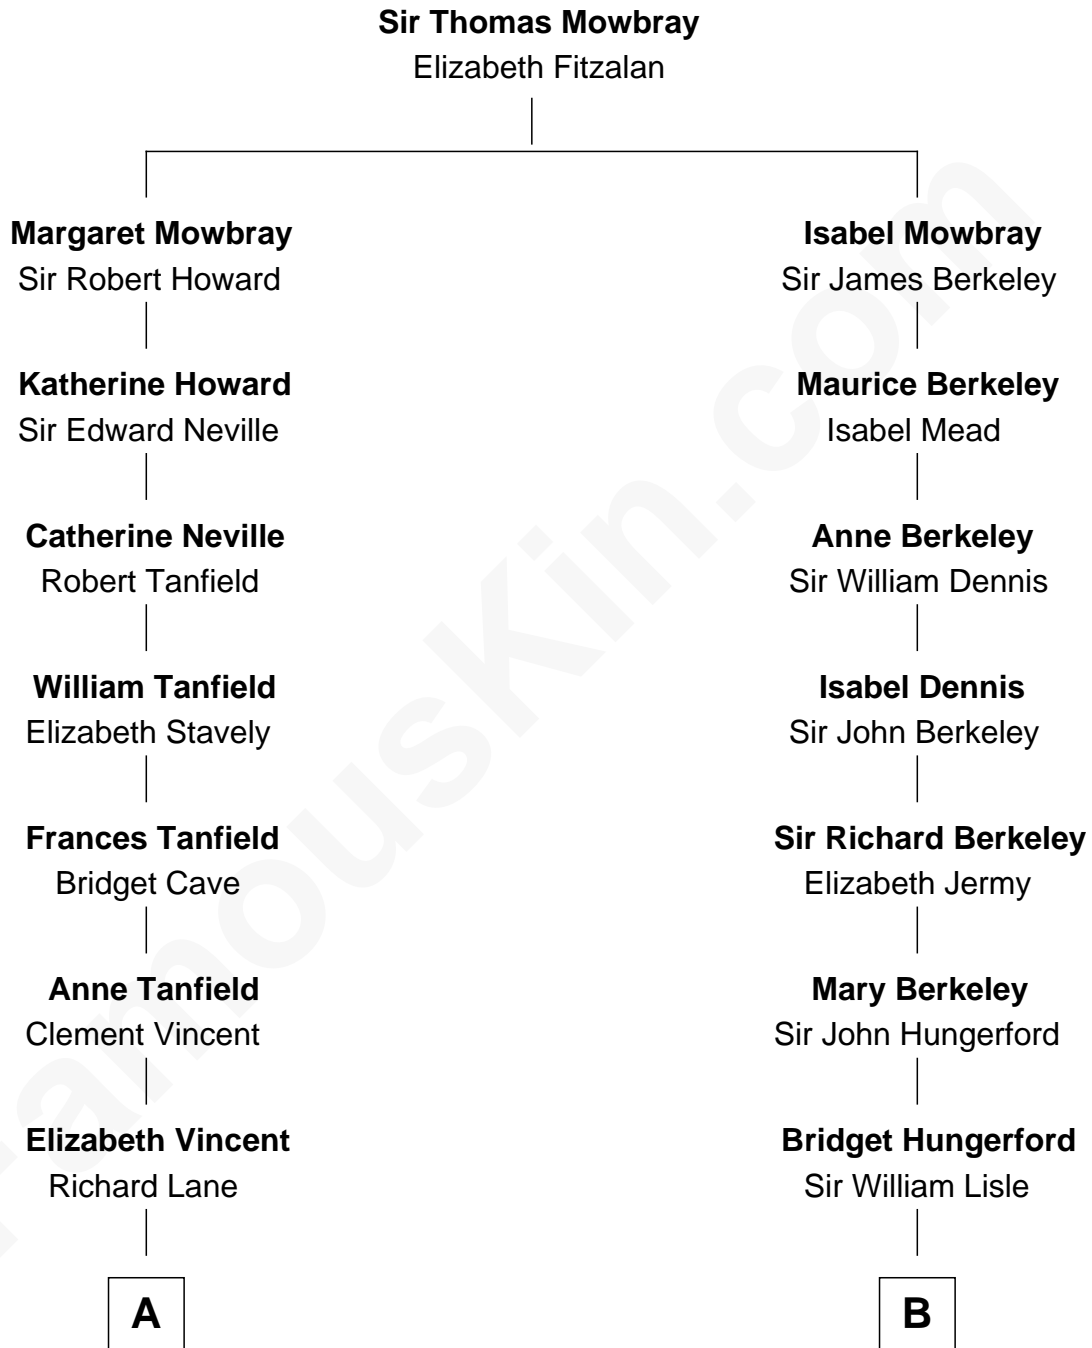

**FamousKin.com**  
**Relationship Chart of**  
**Mary Chapin Carpenter**  
*Singer and Songwriter*

18th cousin 1 time removed of

**Warren Buffett**  
*Chairman & CEO, Berkshire Hathaway*

**C**

**Harrison Marshall Robertson**

Mary MacKenzie

**Mary Bowie Robertson**

Chapin Carpenter

**Mary Chapin Carpenter**

*Singer and Songwriter*

**D**

**Leila Stahl**

Howard Homan Buffett