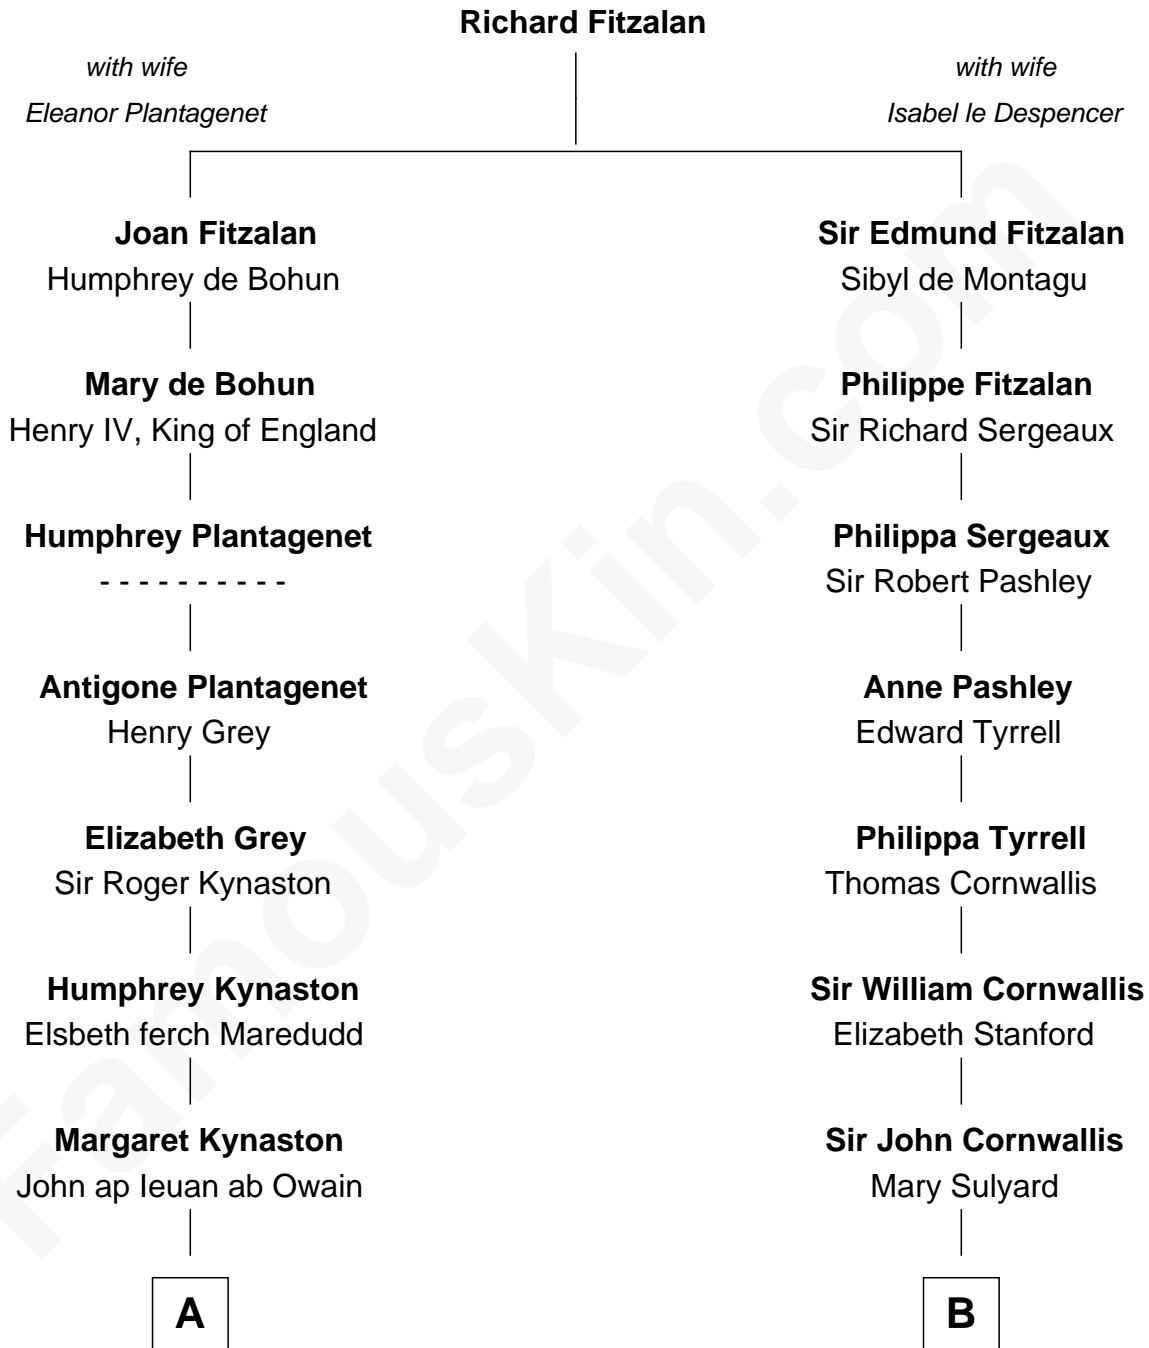

FamousKin.com
Relationship Chart of
Mary Chapin Carpenter
Singer and Songwriter

17th cousin 4 times removed of

Susan B. Anthony
Women's Rights Advocate

C

—
Dr. John Thomas Carpenter

Eliza Adelaide Hill

—
Dr. James Stratton Carpenter