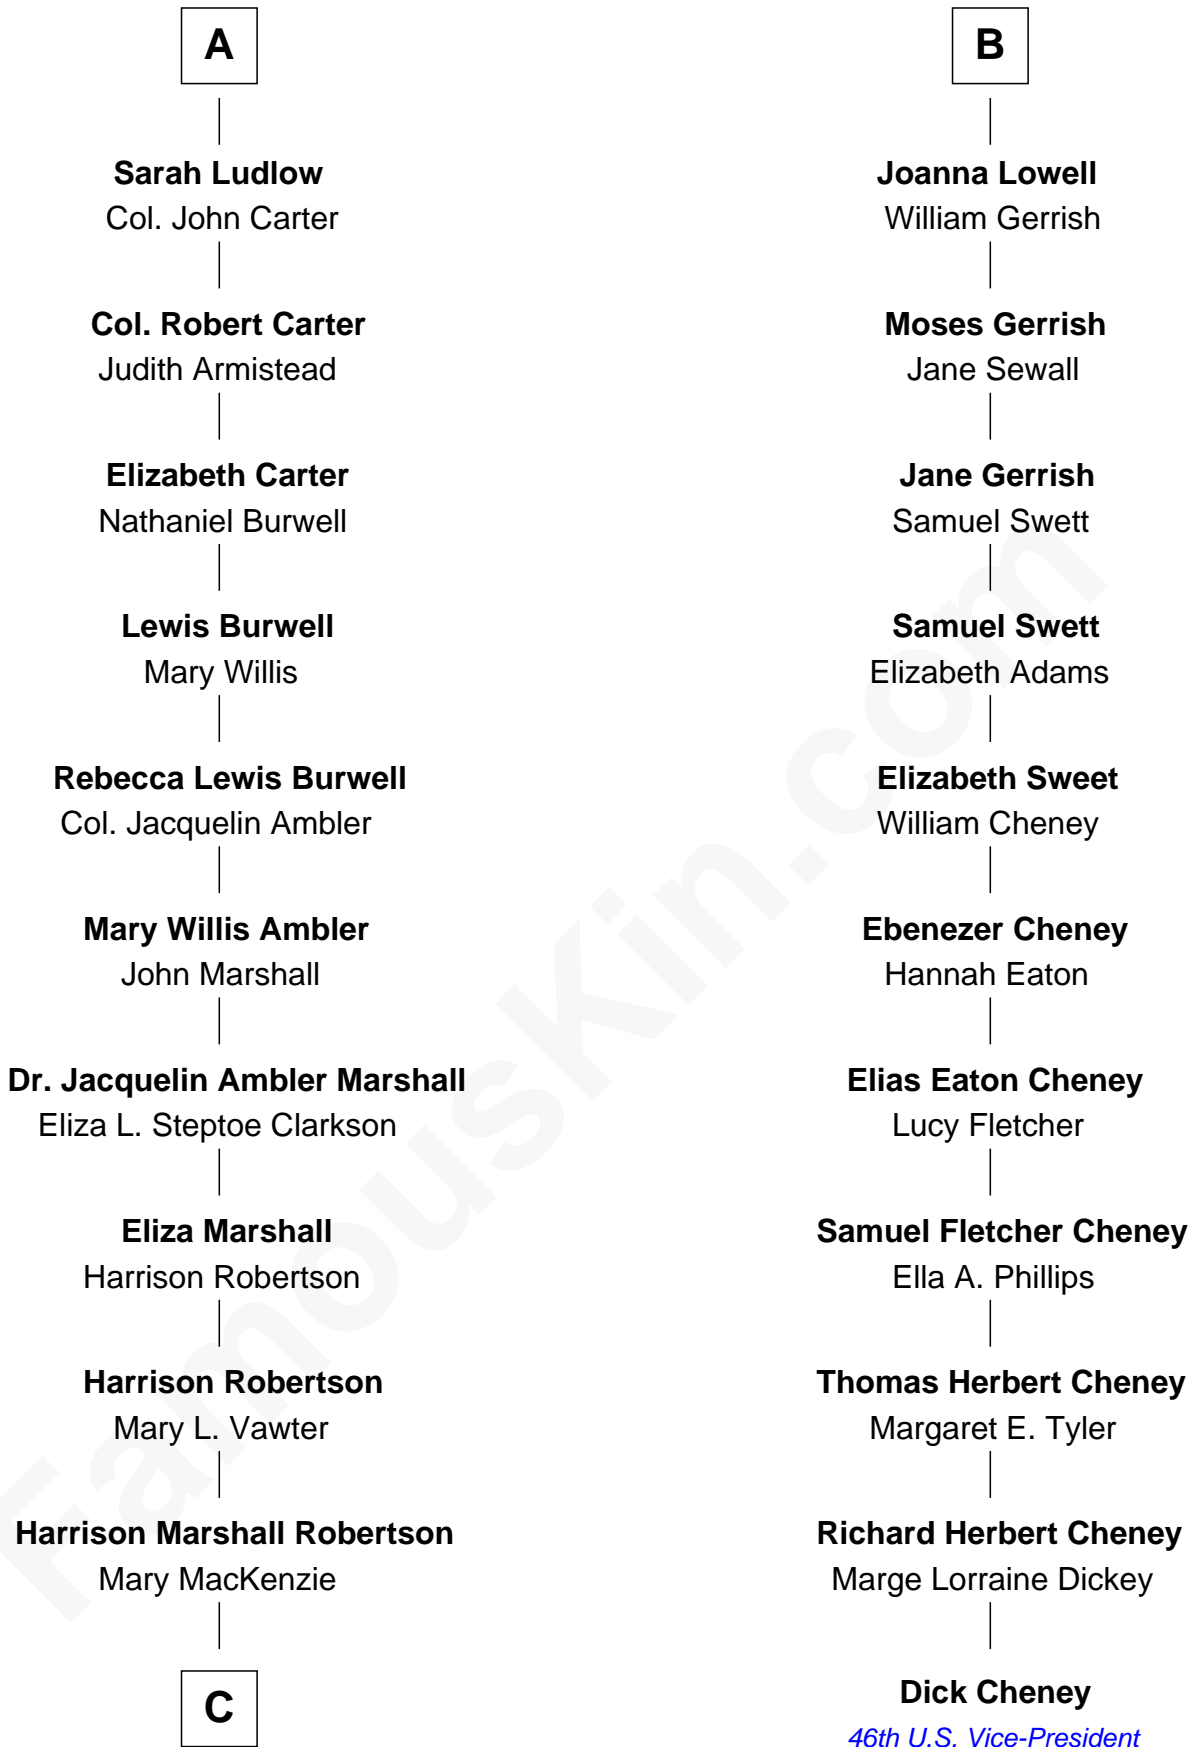

**FamousKin.com**  
**Relationship Chart of**  
**Mary Chapin Carpenter**  
*Singer and Songwriter*

17th cousin 1 time removed of

**Dick Cheney**  
*46th U.S. Vice-President*

**Sir Hugh Luttrell**  
 Catherine de Beaumont

**C**

—  
**Mary Bowie Robertson**

Chapin Carpenter

—  
**Mary Chapin Carpenter**

*Singer and Songwriter*

FamousKin.com