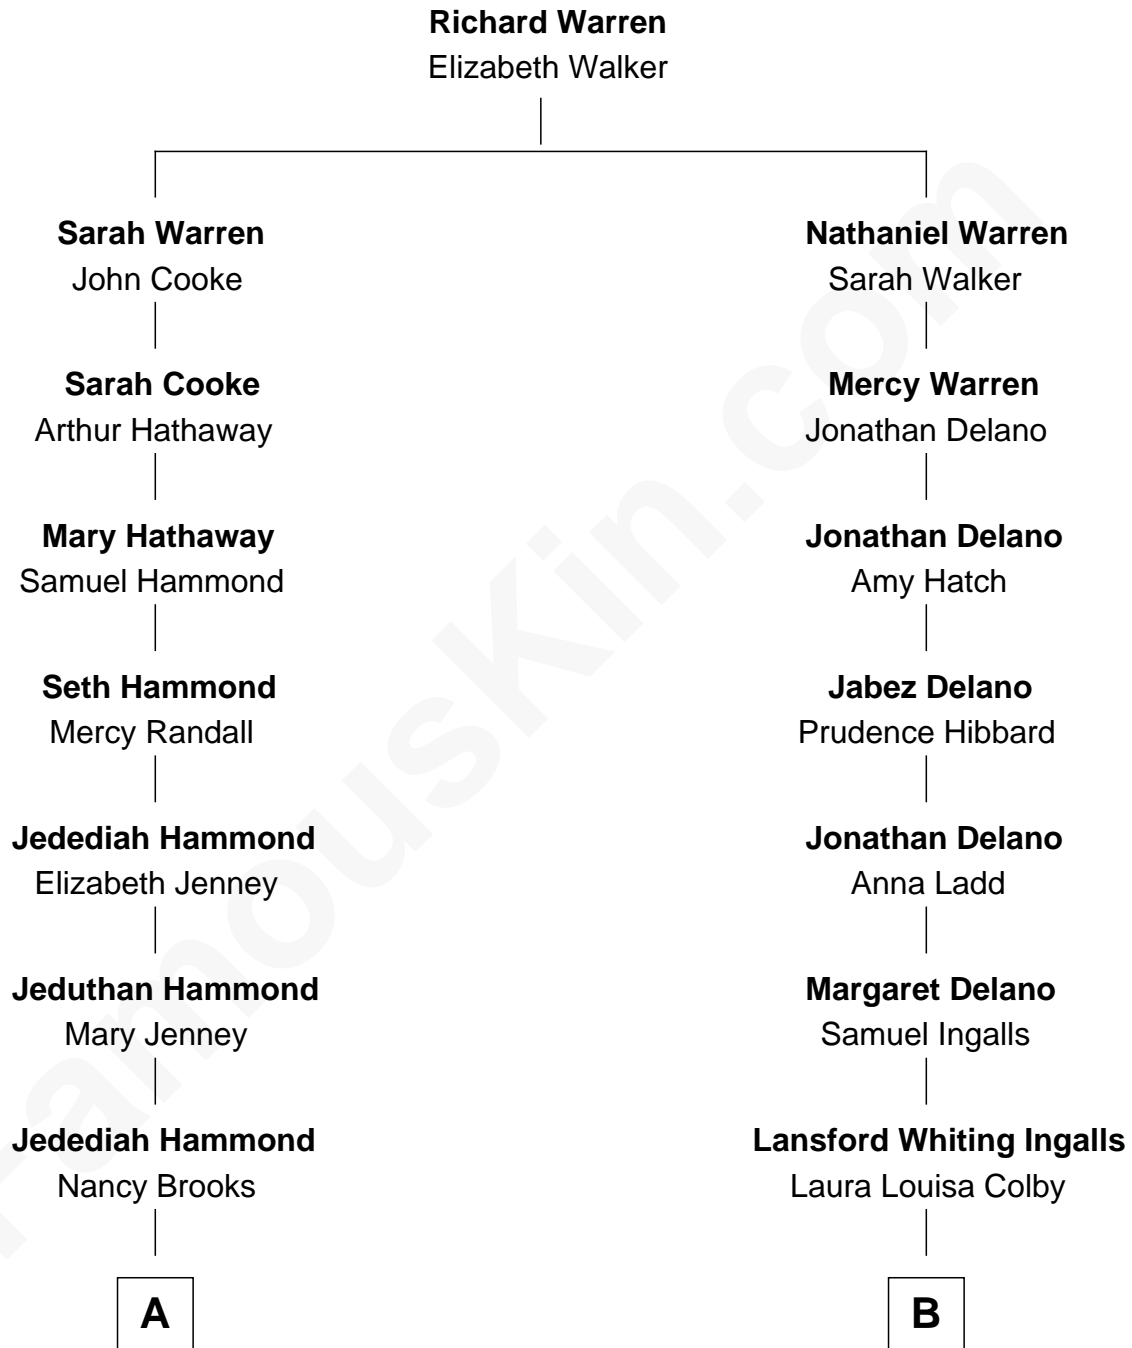

FamousKin.com
Relationship Chart of
Mary Chapin Carpenter
Singer and Songwriter

8th cousin 4 times removed of

Laura Ingalls-Wilder
Author of Little House on the Prairie

A

Mary Hammond
Edmund Longley

Virginia Harriet Longley
Charles Erastus Vawter

Mary L. Vawter
Harrison Robertson

Harrison Marshall Robertson
Mary MacKenzie

Mary Bowie Robertson
Chapin Carpenter

Mary Chapin Carpenter
Singer and Songwriter

B

Charles Phillip Ingalls
Caroline Lake Quiner

Laura Ingalls-Wilder
Author of Little House on the Prairie

FamousKin.com