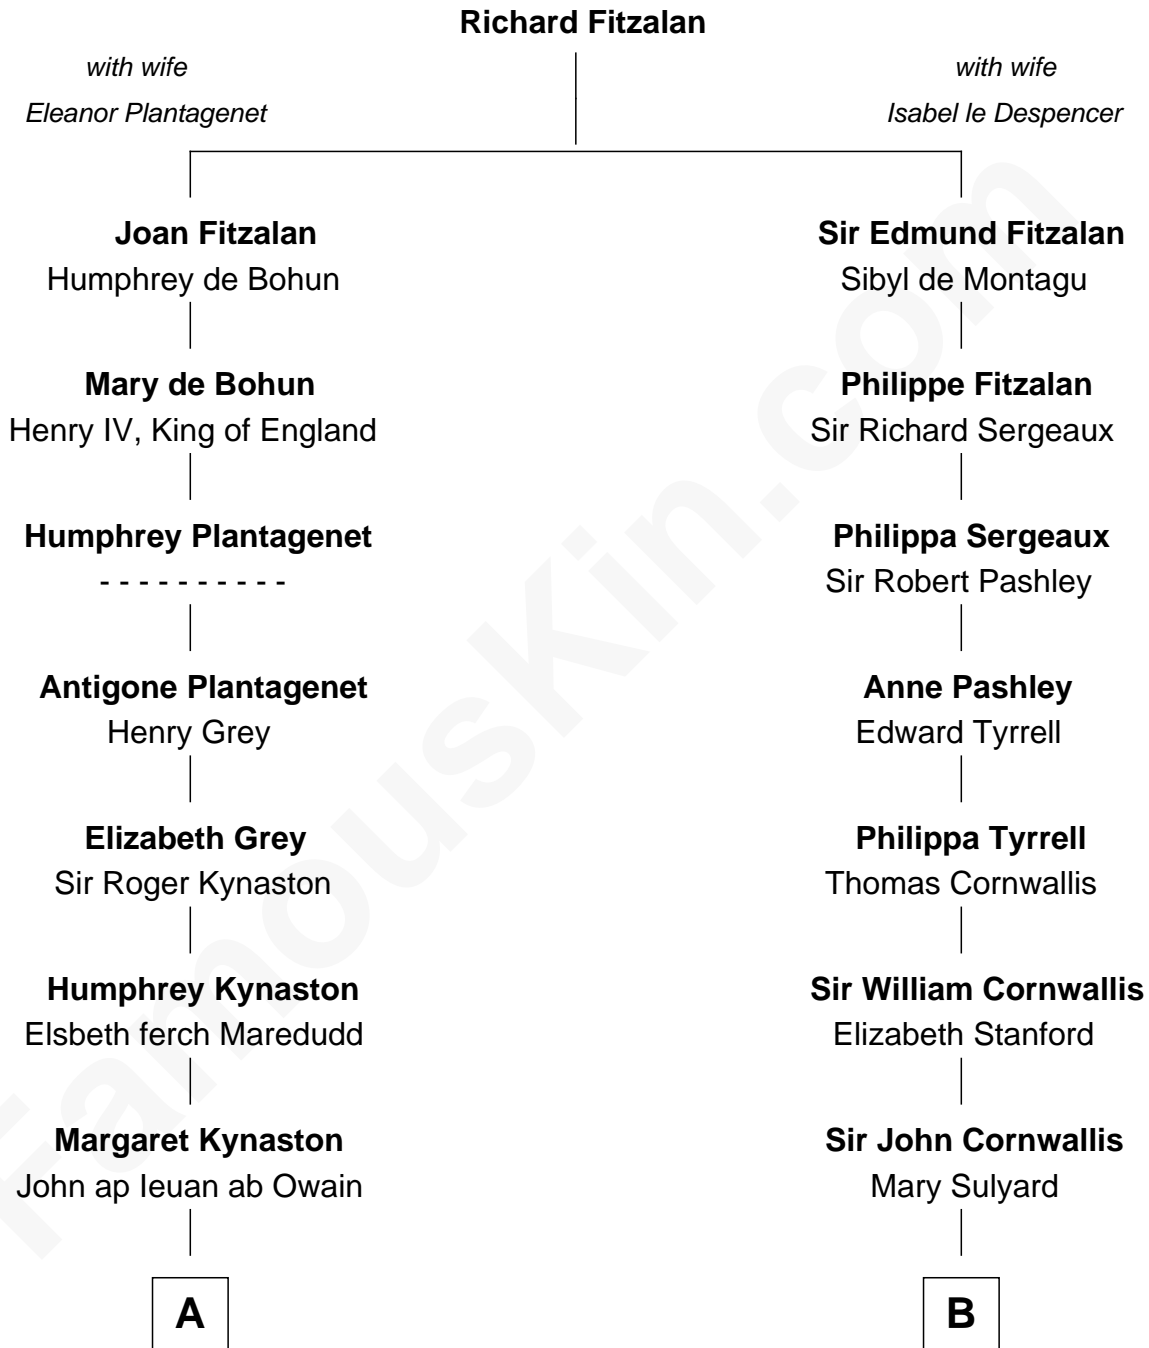

FamousKin.com
Relationship Chart of
Mary Chapin Carpenter
Singer and Songwriter

19th cousin 2 times removed of
Ben Ames Williams
Novelist and Short Story Author

C

Dr. John Thomas Carpenter

Eliza Adelaide Hill

Dr. James Stratton Carpenter

Lillian Louise Chapin

Chapin Carpenter

Ruth Smythe

Chapin Carpenter

Mary Bowie Robertson

Mary Chapin Carpenter

Singer and Songwriter