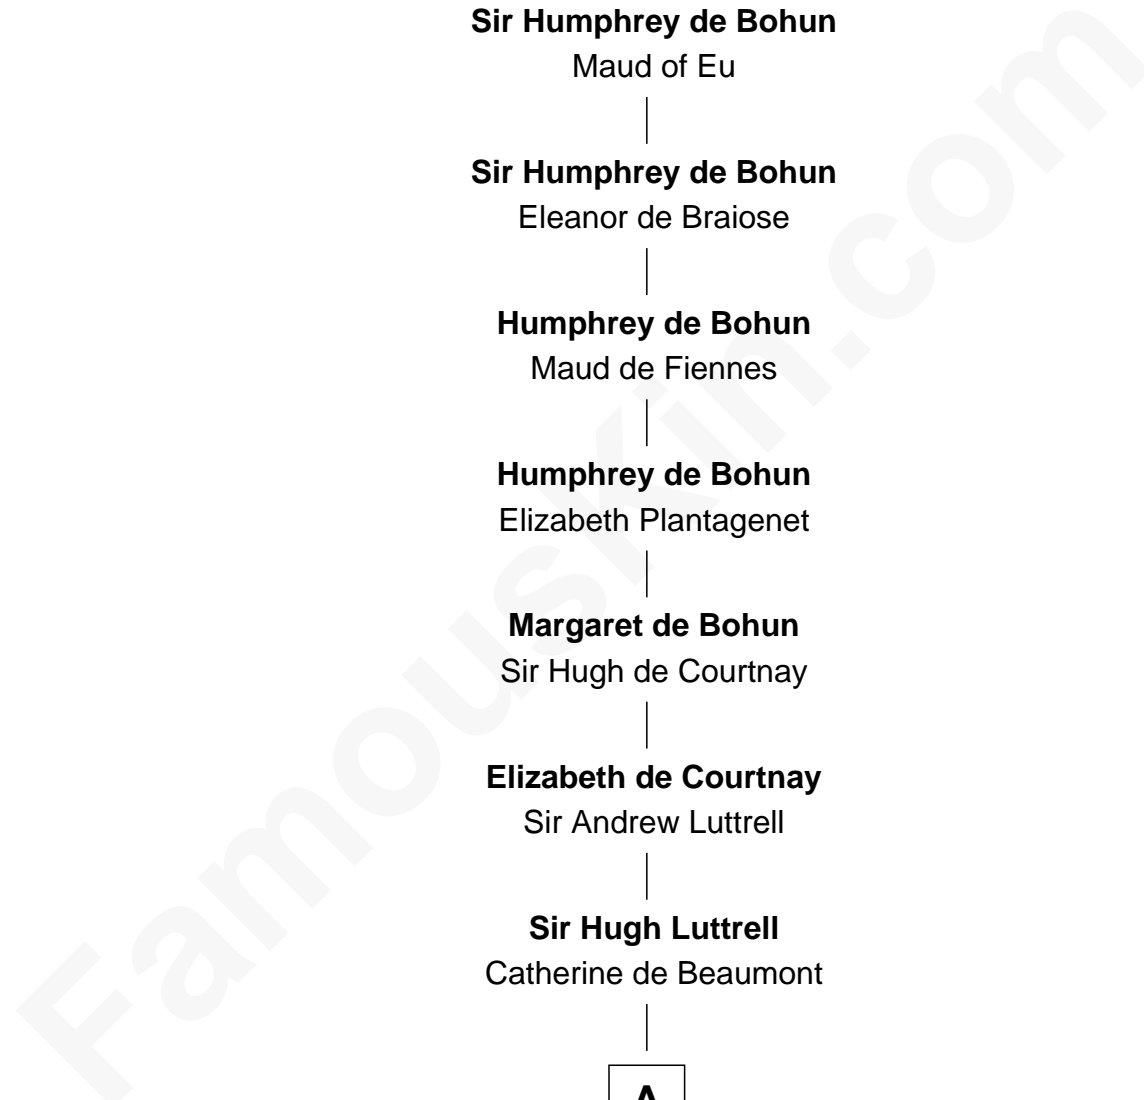

FamousKin.com Relationship Chart of

Mary Chapin Carpenter

Singer and Songwriter

24th Great-granddaughter of

Henry de Bohun

Magna Carta Surety

Henry de Bohun

Maud de Mandeville

Margaret de Bohun

Sir Hugh de Courtnay

Elizabeth de Courtnay

Sir Andrew Luttrell

Sir Hugh Luttrell

Catherine de Beaumont

A

A