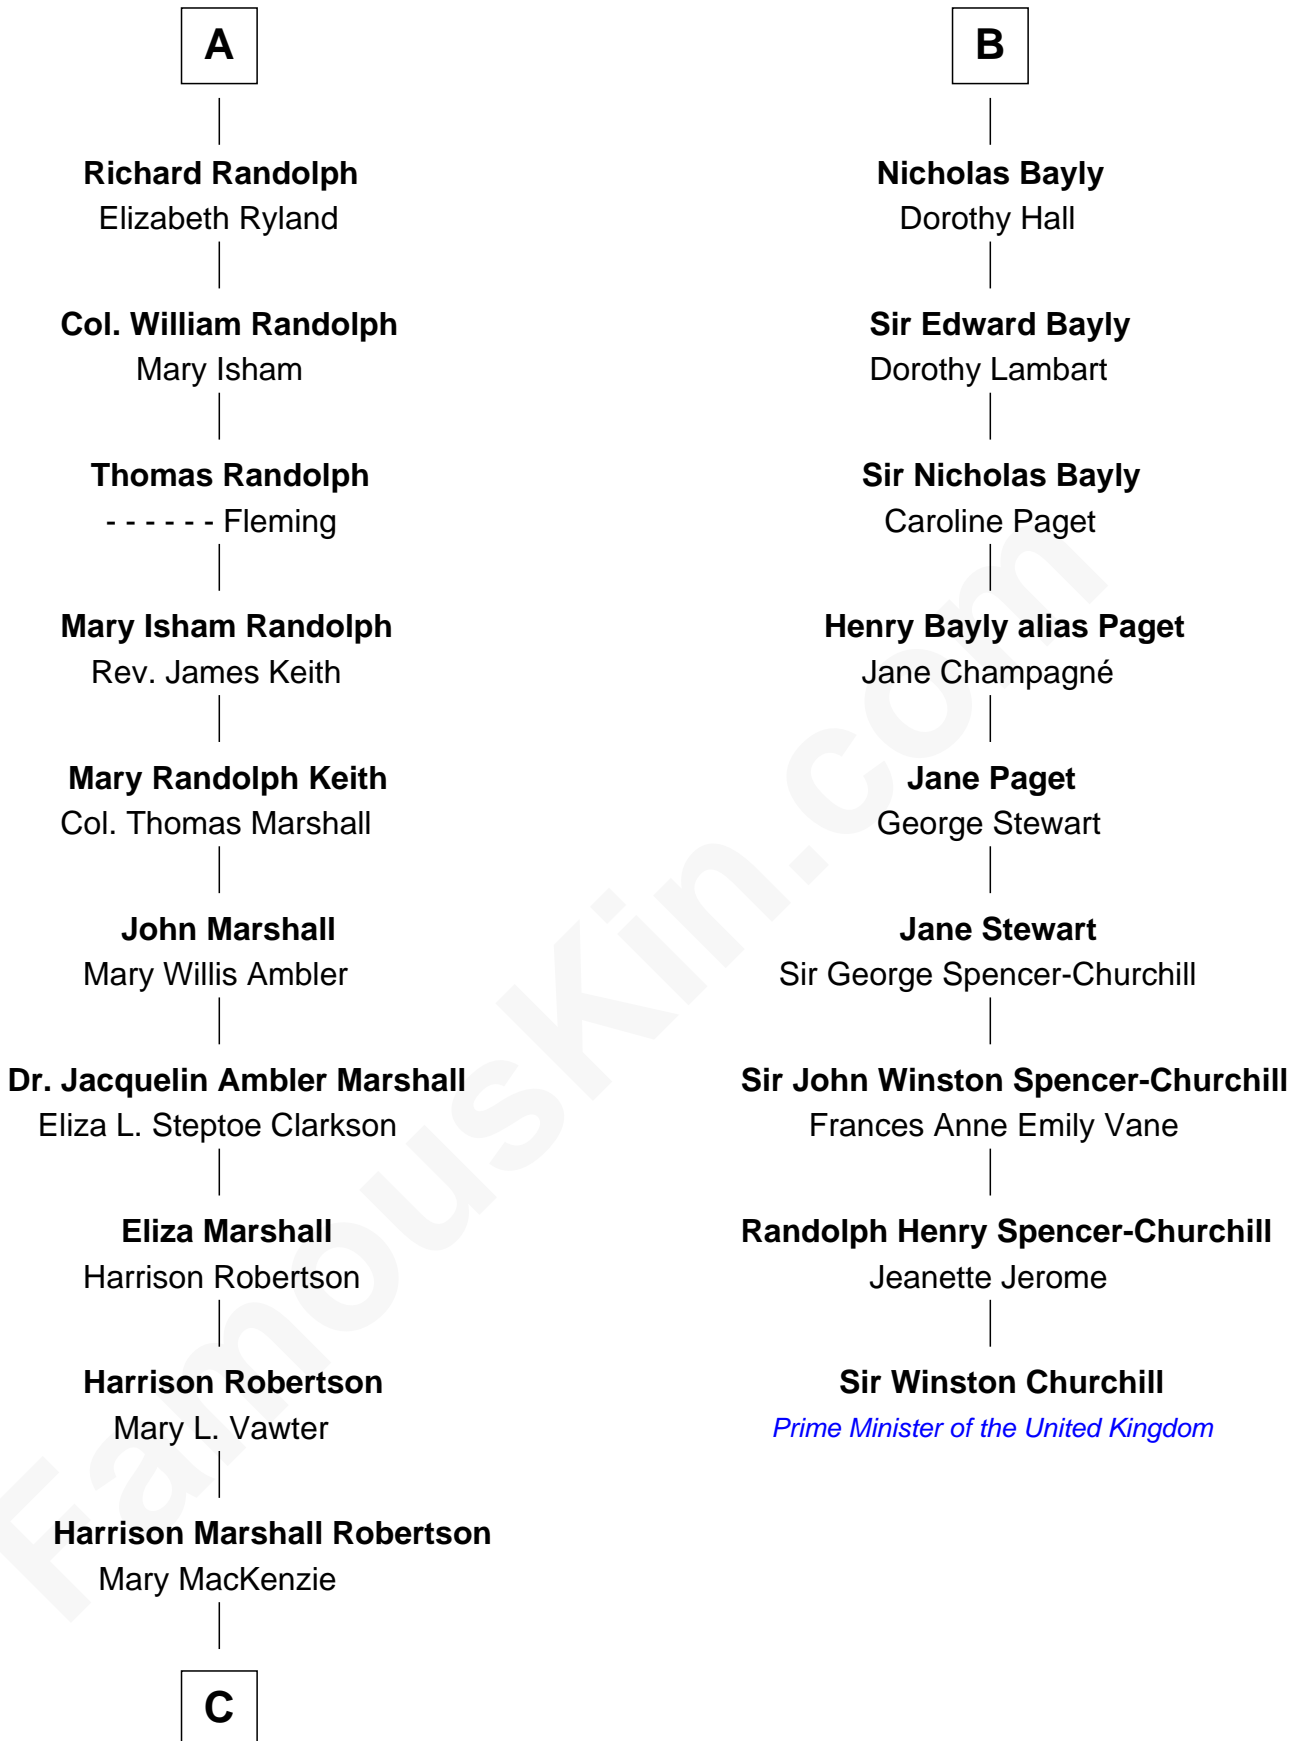

**FamousKin.com**  
**Relationship Chart of**  
**Mary Chapin Carpenter**  
*Singer and Songwriter*

**15th cousin 3 times removed of**  
**Sir Winston Churchill**  
*Prime Minister of the United Kingdom*

**C**

—  
**Mary Bowie Robertson**

Chapin Carpenter

—  
**Mary Chapin Carpenter**

*Singer and Songwriter*

FamousKin.com