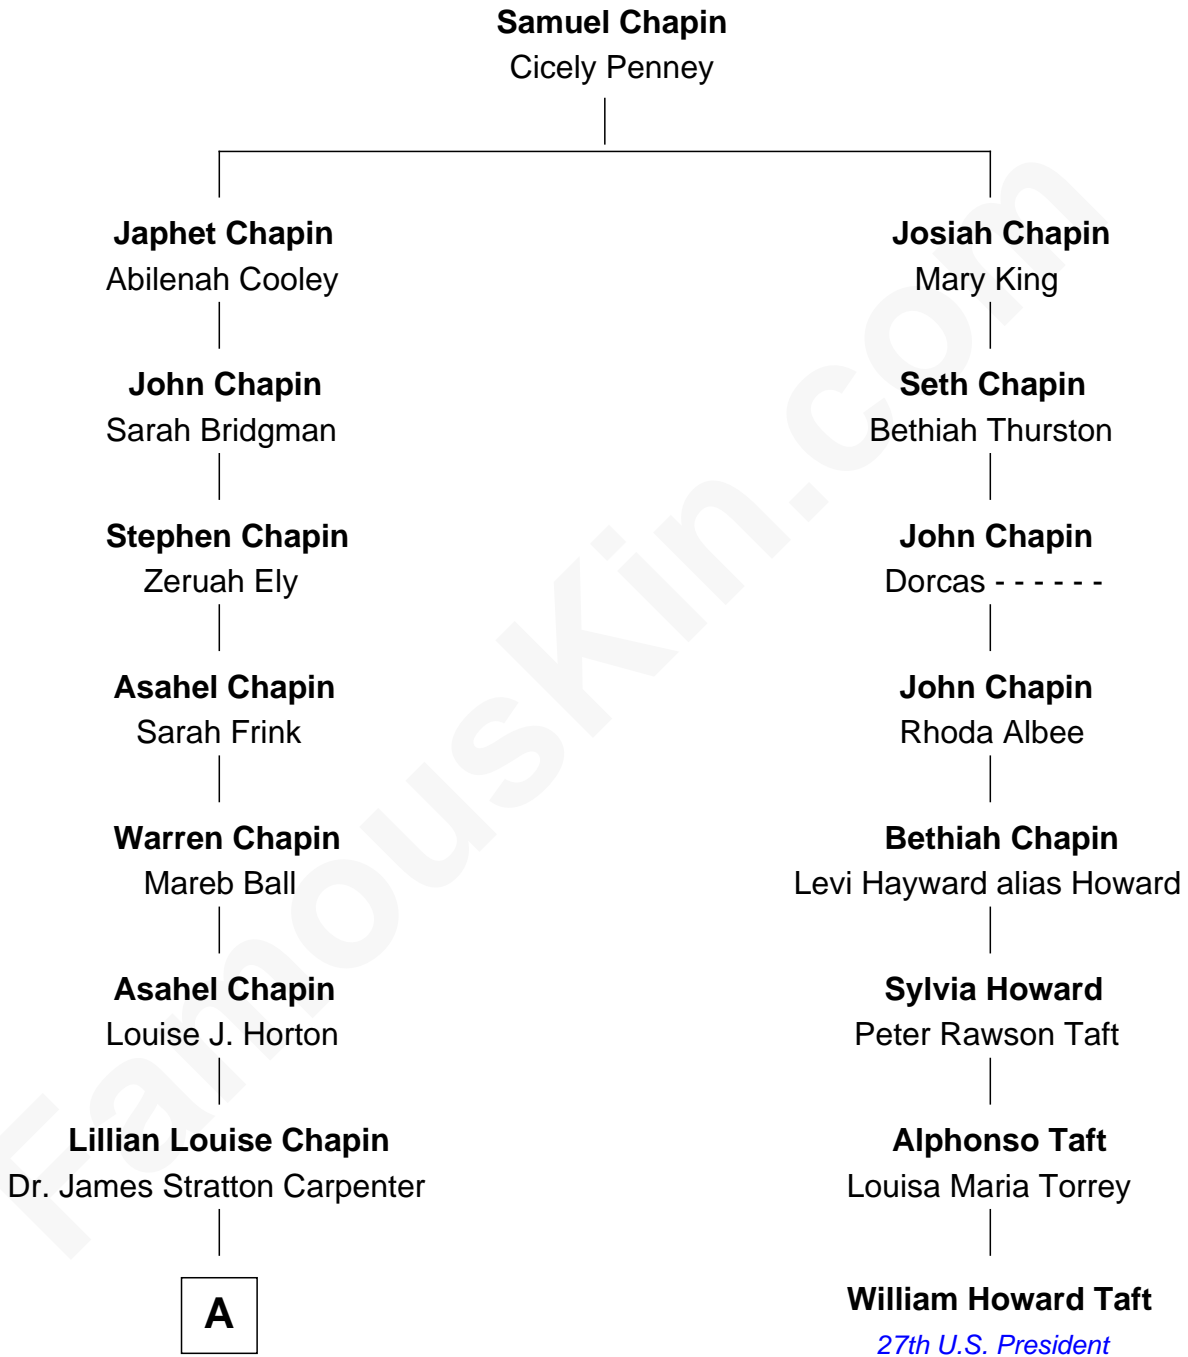

**FamousKin.com**  
**Relationship Chart of**  
**Mary Chapin Carpenter**  
*Singer and Songwriter*

**7th cousin 2 times removed of**  
**William Howard Taft**  
*27th U.S. President*

**A**

—  
**Chapin Carpenter**

Ruth Smythe

—  
**Chapin Carpenter**

Mary Bowie Robertson

—  
**Mary Chapin Carpenter**

*Singer and Songwriter*

FamousKin.com