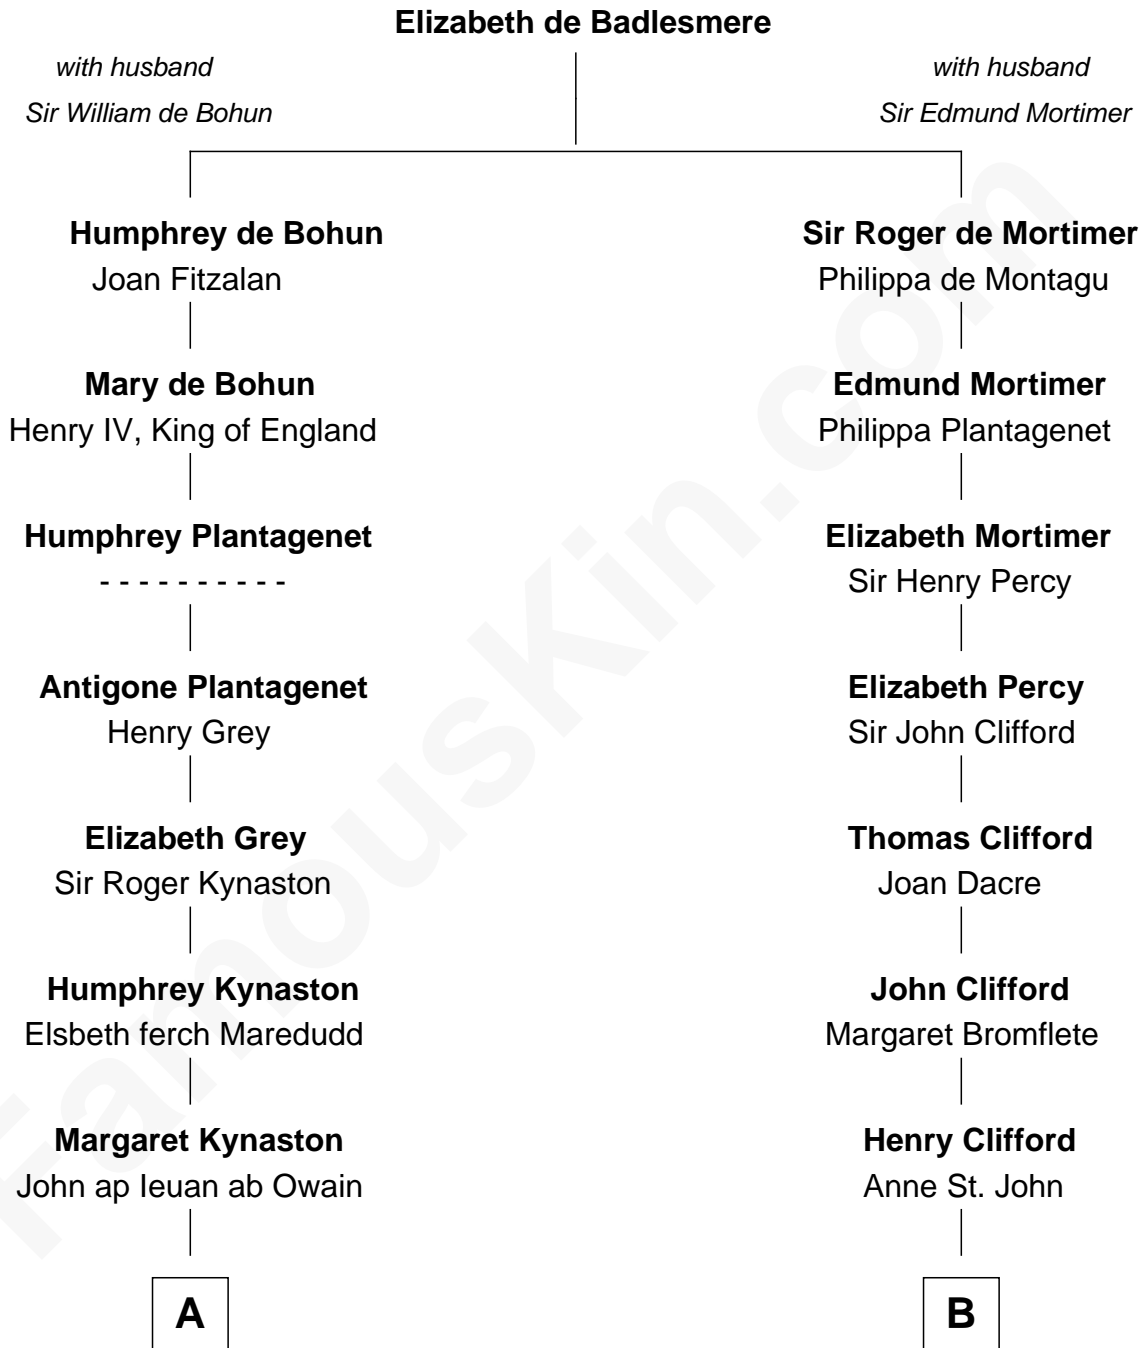

FamousKin.com
Relationship Chart of
Mary Chapin Carpenter
Singer and Songwriter

19th cousin 2 times removed of
William Howard Taft
27th U.S. President

C

Dr. John Thomas Carpenter

Eliza Adelaide Hill

Dr. James Stratton Carpenter

Peter Rawson Taft

Sylvia Howard

Alphonso Taft

Louisa Maria Torrey

William Howard Taft

27th U.S. President