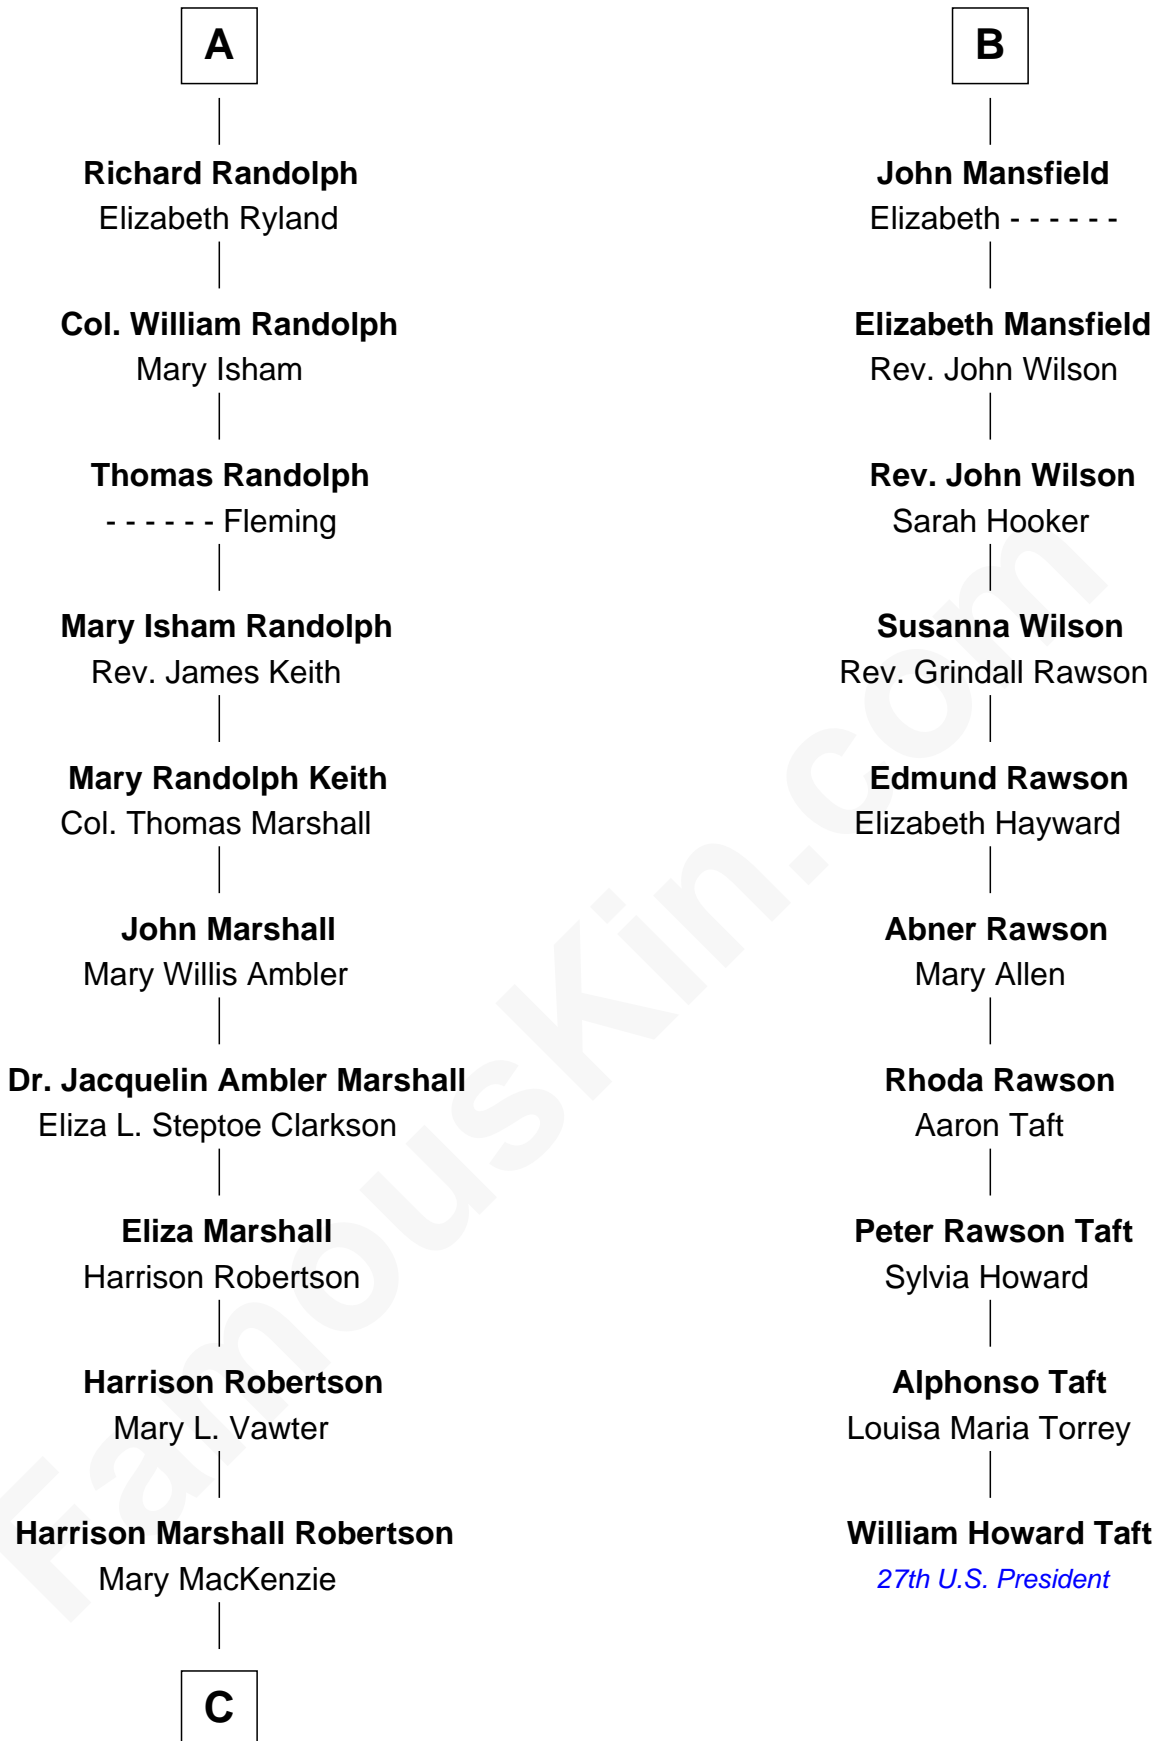

FamousKin.com
Relationship Chart of
Mary Chapin Carpenter
Singer and Songwriter

16th cousin 2 times removed of
William Howard Taft
27th U.S. President

C

—
Mary Bowie Robertson

Chapin Carpenter

—
Mary Chapin Carpenter