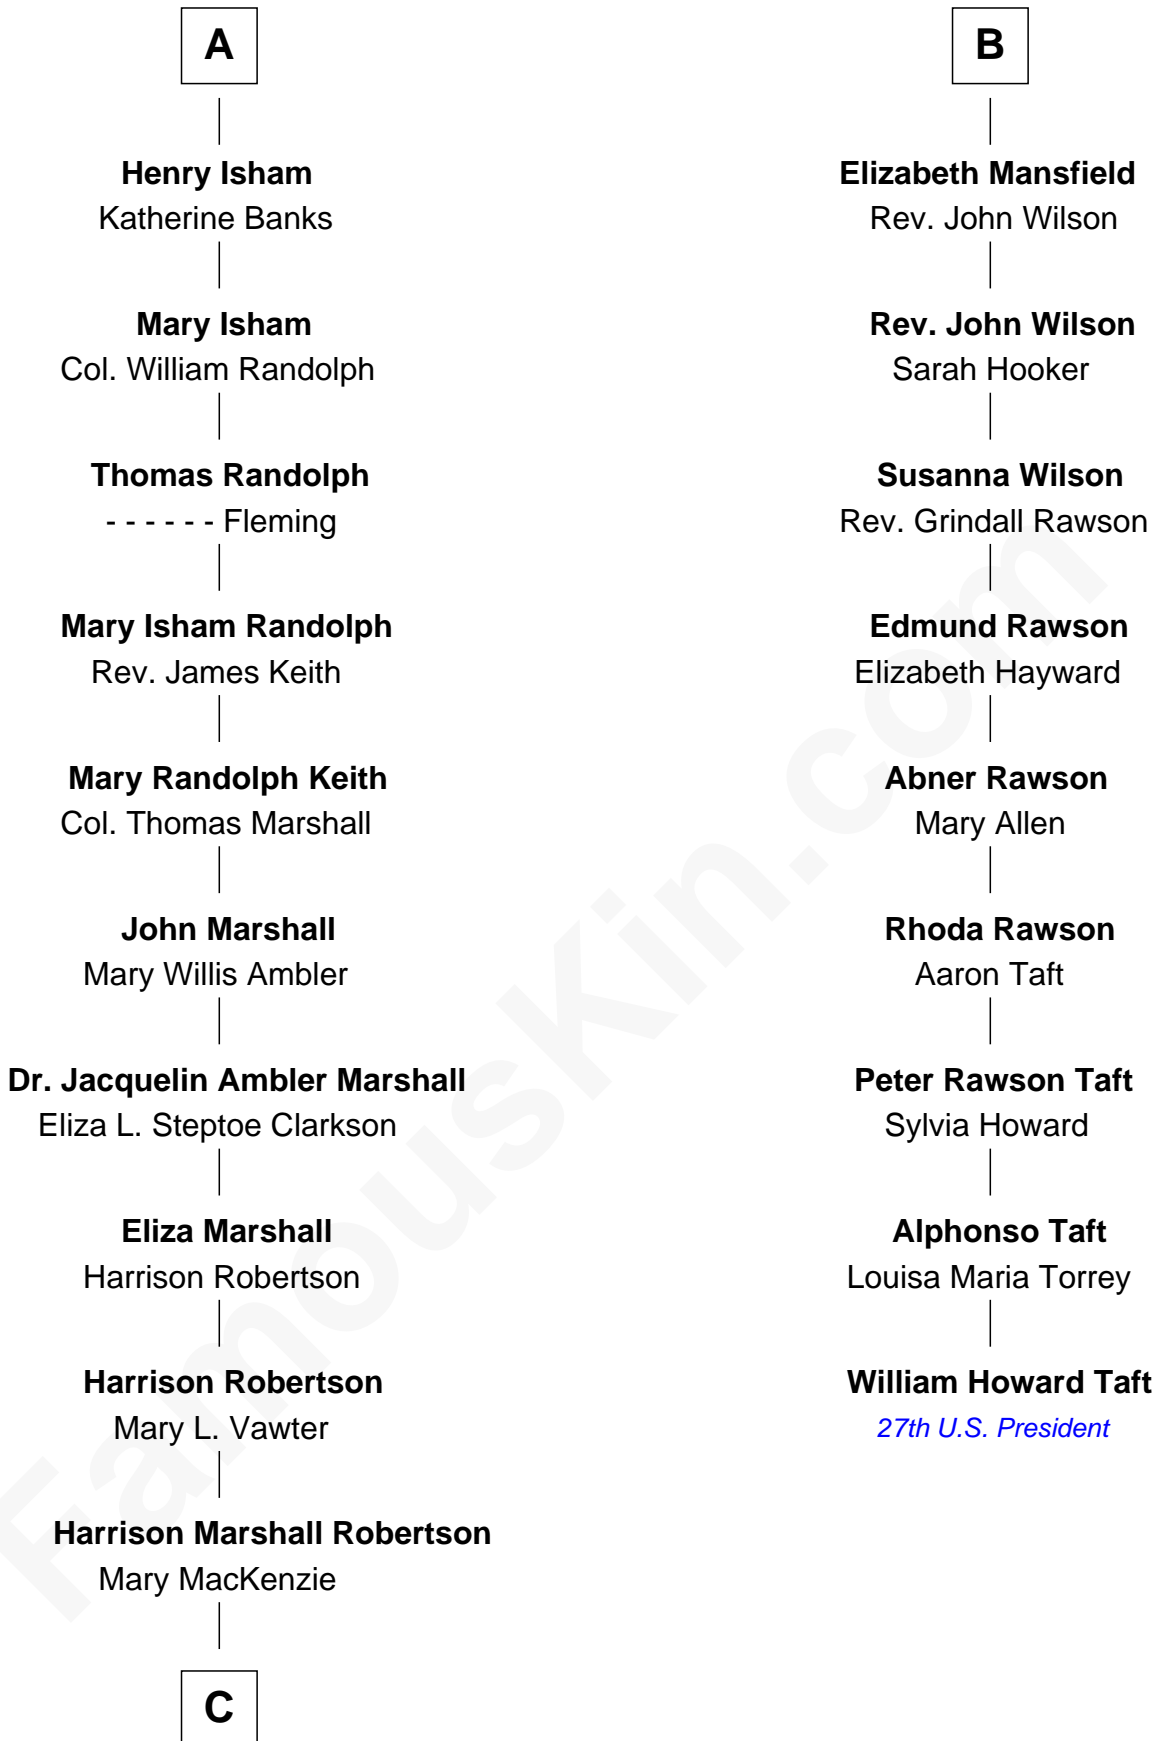

FamousKin.com
Relationship Chart of
Mary Chapin Carpenter
Singer and Songwriter

15th cousin 3 times removed of
William Howard Taft
27th U.S. President

C

—
Mary Bowie Robertson

Chapin Carpenter

—
Mary Chapin Carpenter