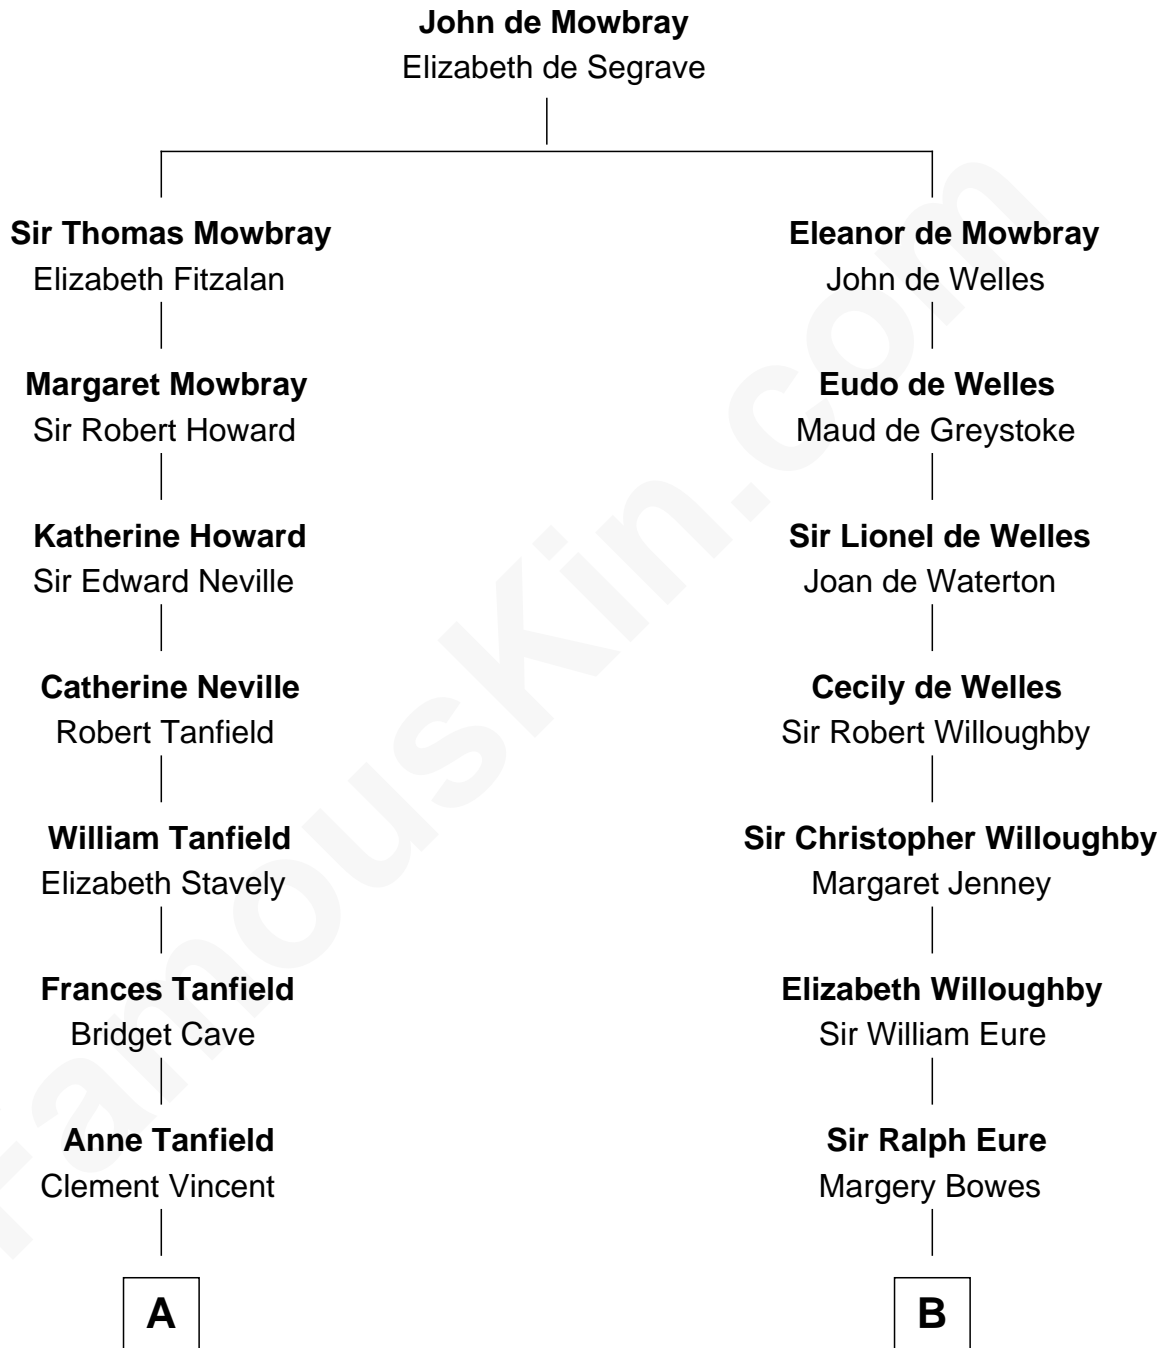

FamousKin.com
Relationship Chart of
Mary Chapin Carpenter
Singer and Songwriter

17th cousin 3 times removed of

William Howard Taft
27th U.S. President

C

—
Harrison Robertson

Mary L. Vawter

—
Harrison Marshall Robertson