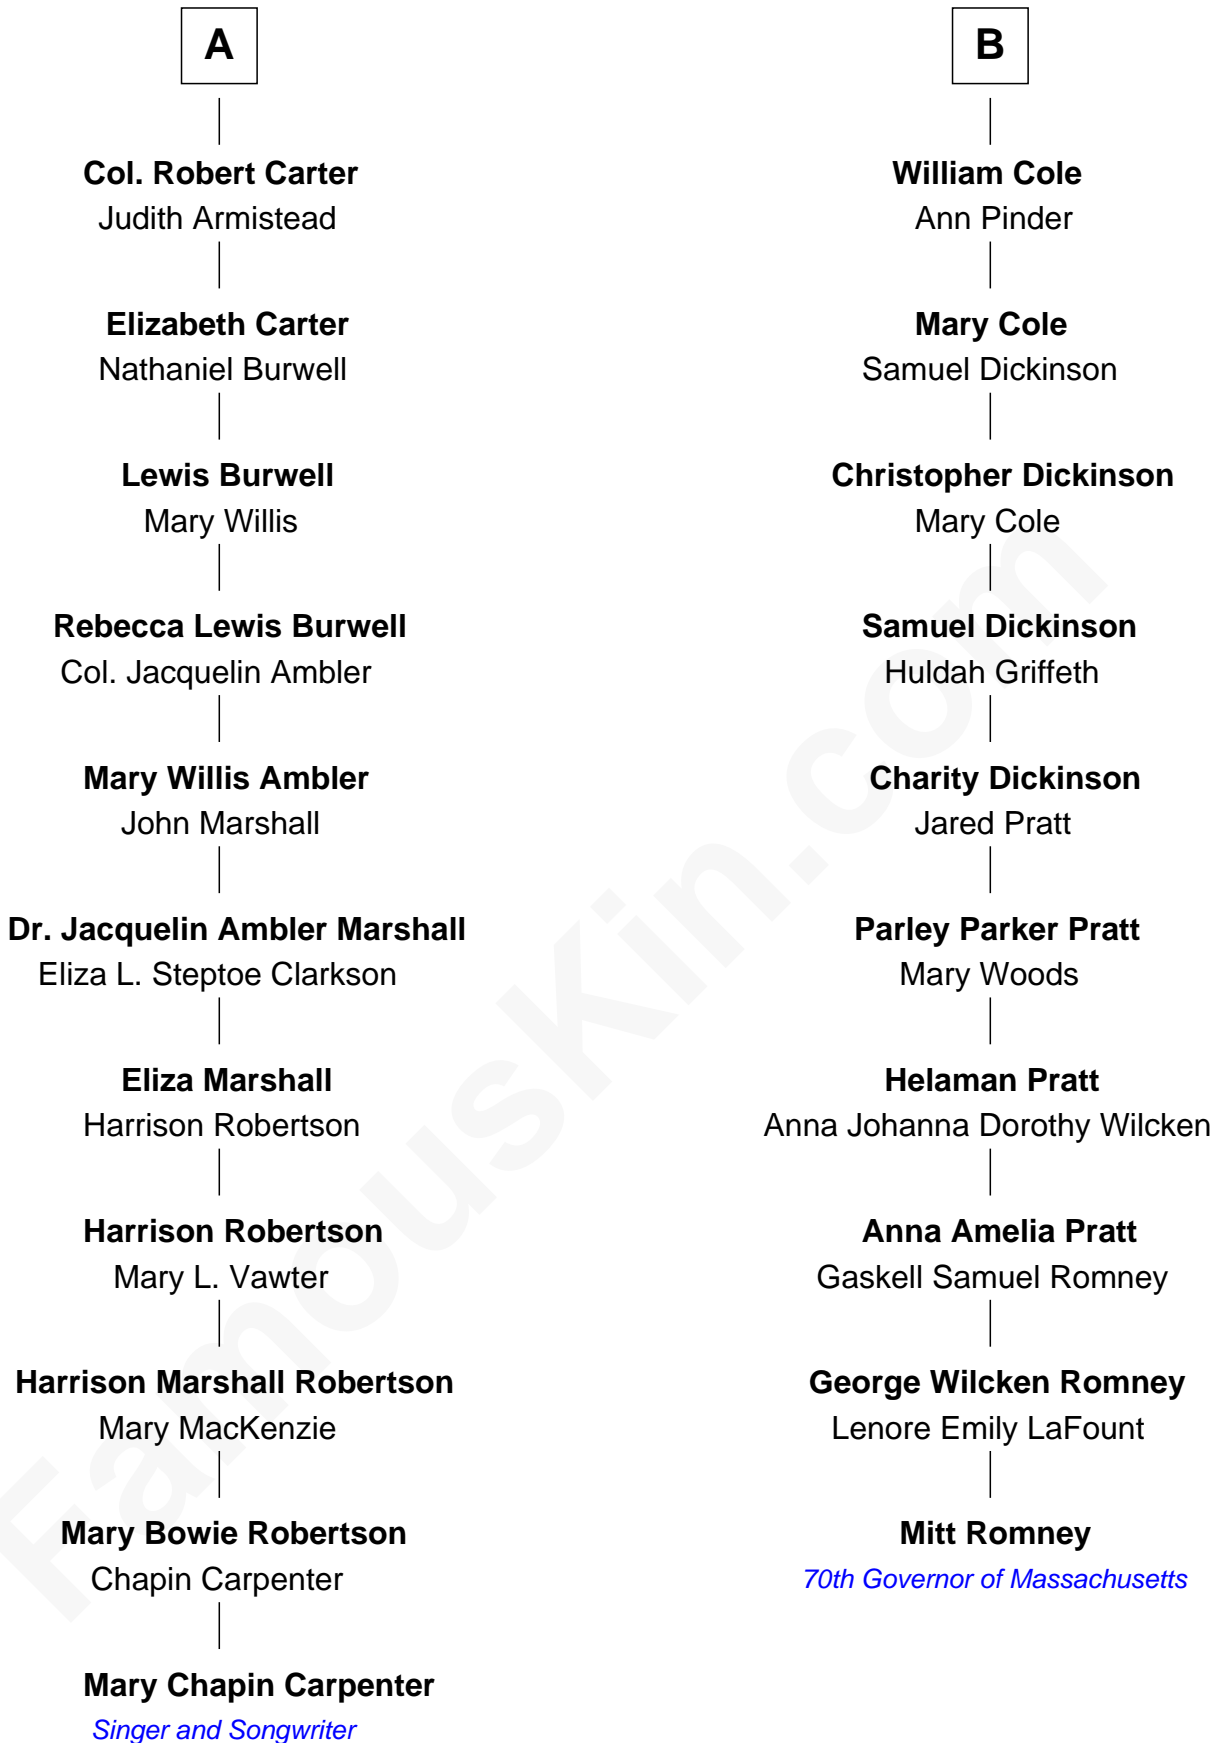

FamousKin.com
Relationship Chart of
Mary Chapin Carpenter
Singer and Songwriter

16th cousin 1 time removed of
Mitt Romney
70th Governor of Massachusetts

Mitt Romney photo by [Gage Skidmore](#) (CC BY-SA 3.0)