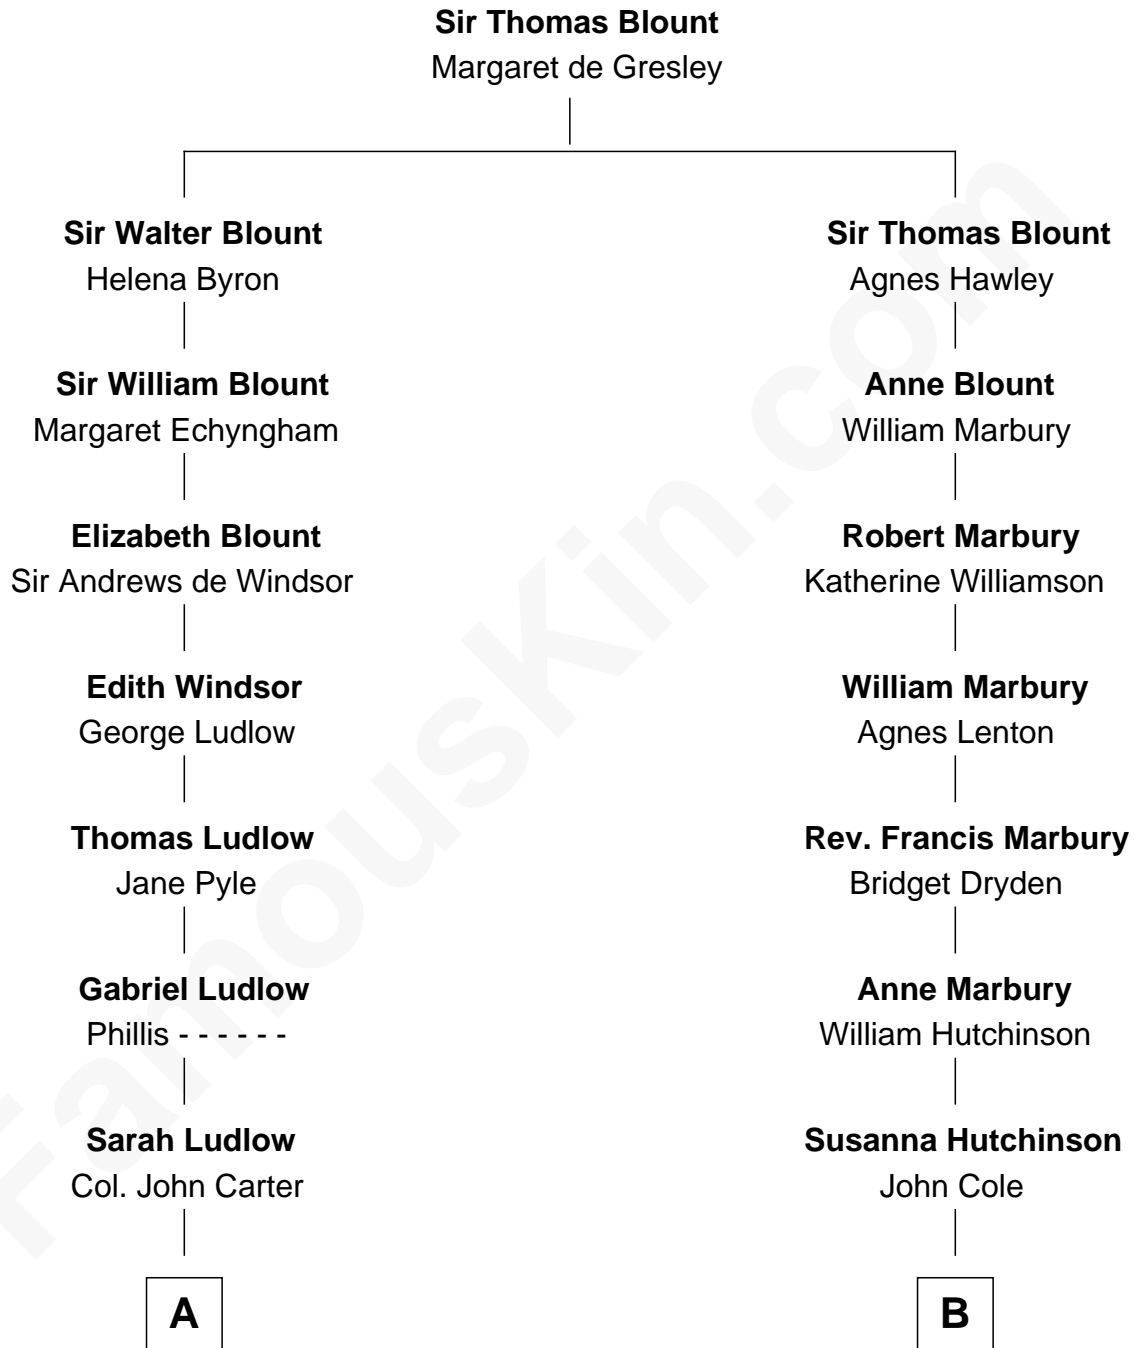

FamousKin.com
Relationship Chart of
Mary Chapin Carpenter
Singer and Songwriter

16th cousin 1 time removed of
Mitt Romney
70th Governor of Massachusetts

Mitt Romney photo by [Gage Skidmore](#) (CC BY-SA 3.0)