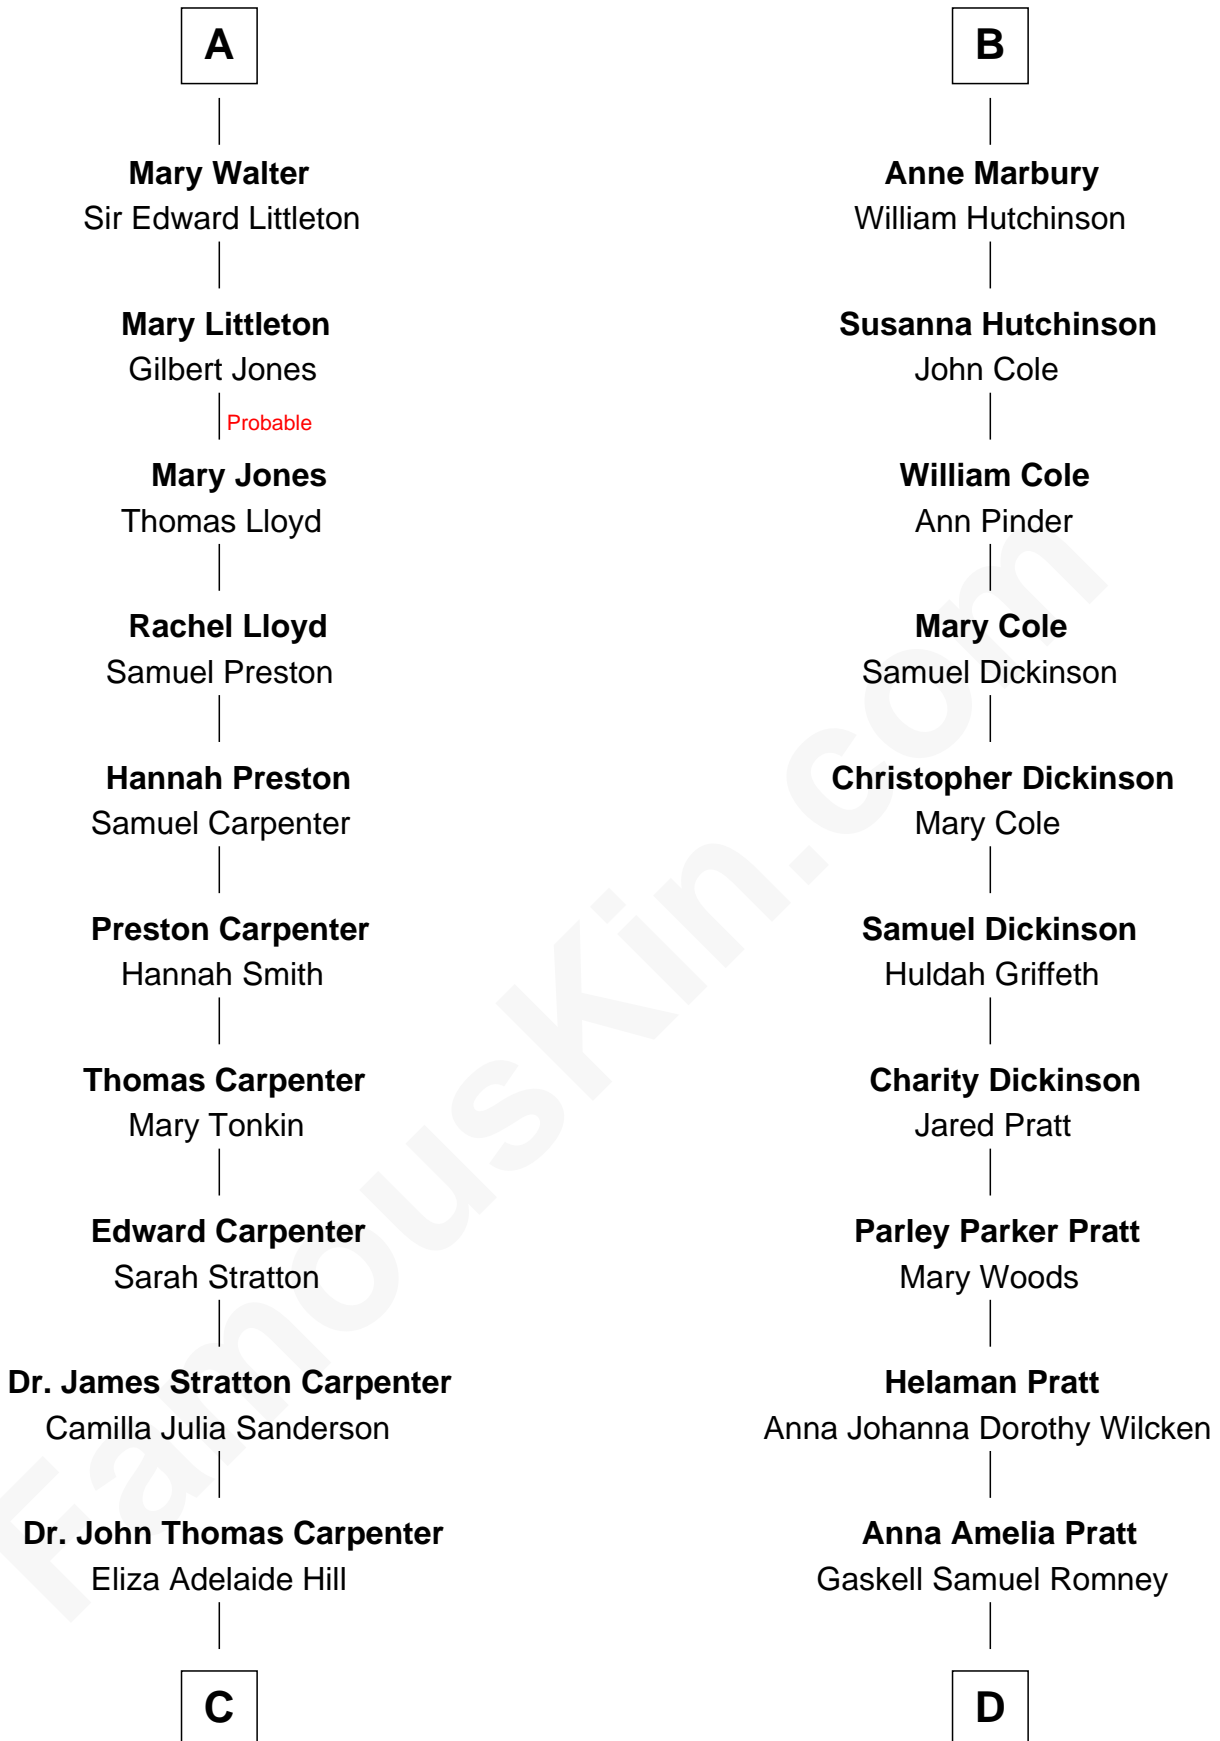

**FamousKin.com**  
**Relationship Chart of**  
**Mary Chapin Carpenter**  
*Singer and Songwriter*

**18th cousin 2 times removed of**  
**Mitt Romney**  
*70th Governor of Massachusetts*

FamousKin.com