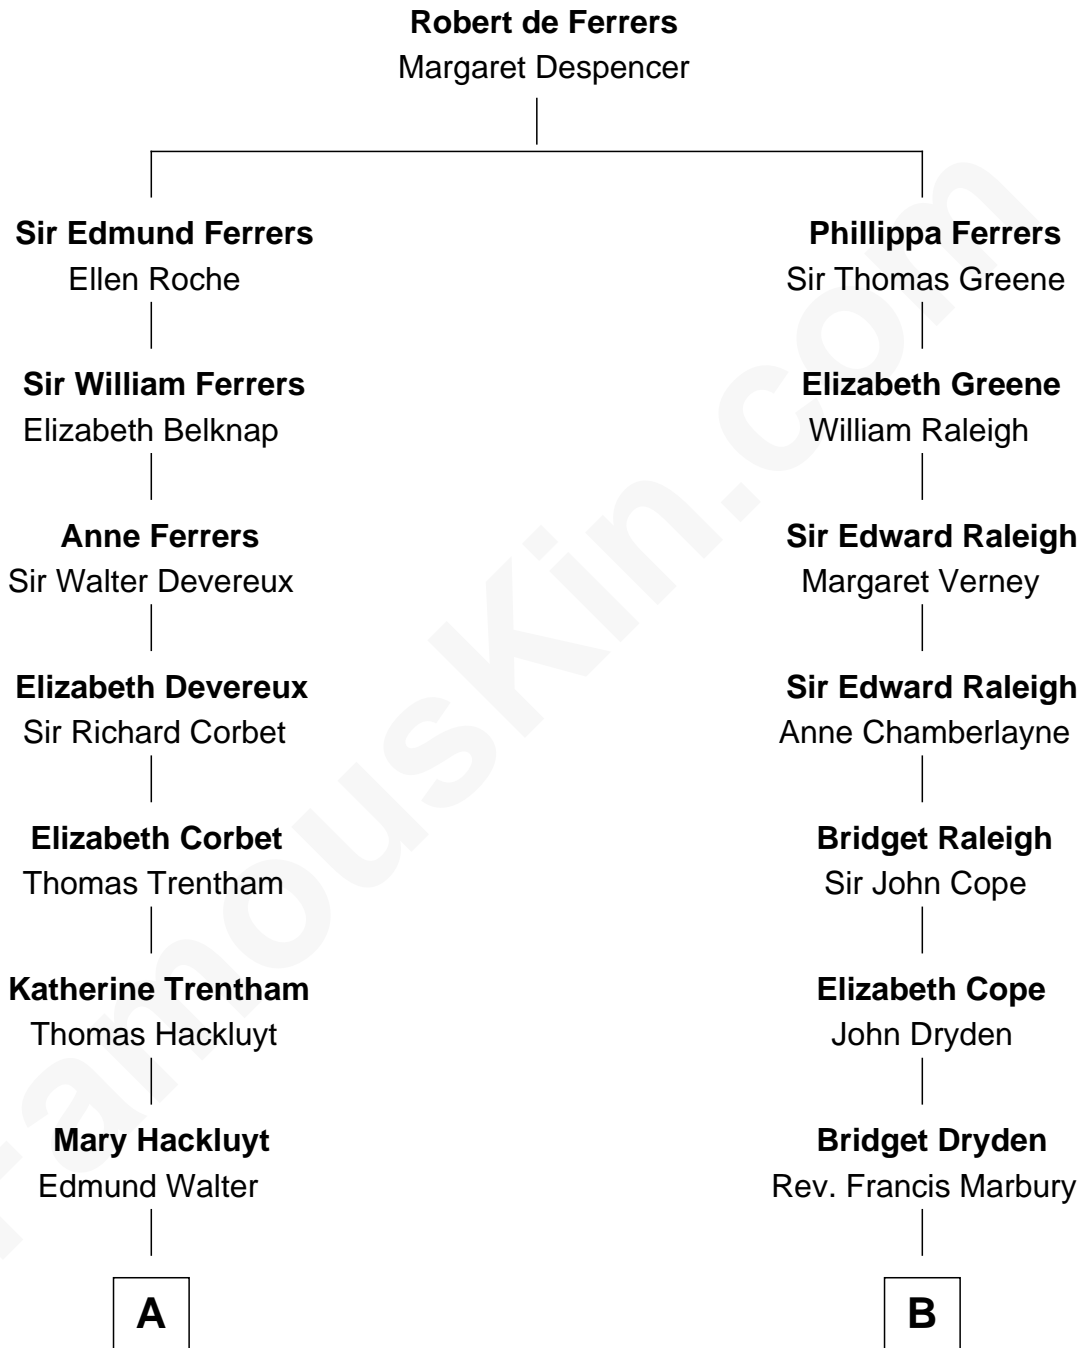

**FamousKin.com**  
**Relationship Chart of**  
**Mary Chapin Carpenter**  
*Singer and Songwriter*

**18th cousin 2 times removed of**  
**Mitt Romney**  
*70th Governor of Massachusetts*

FamousKin.com