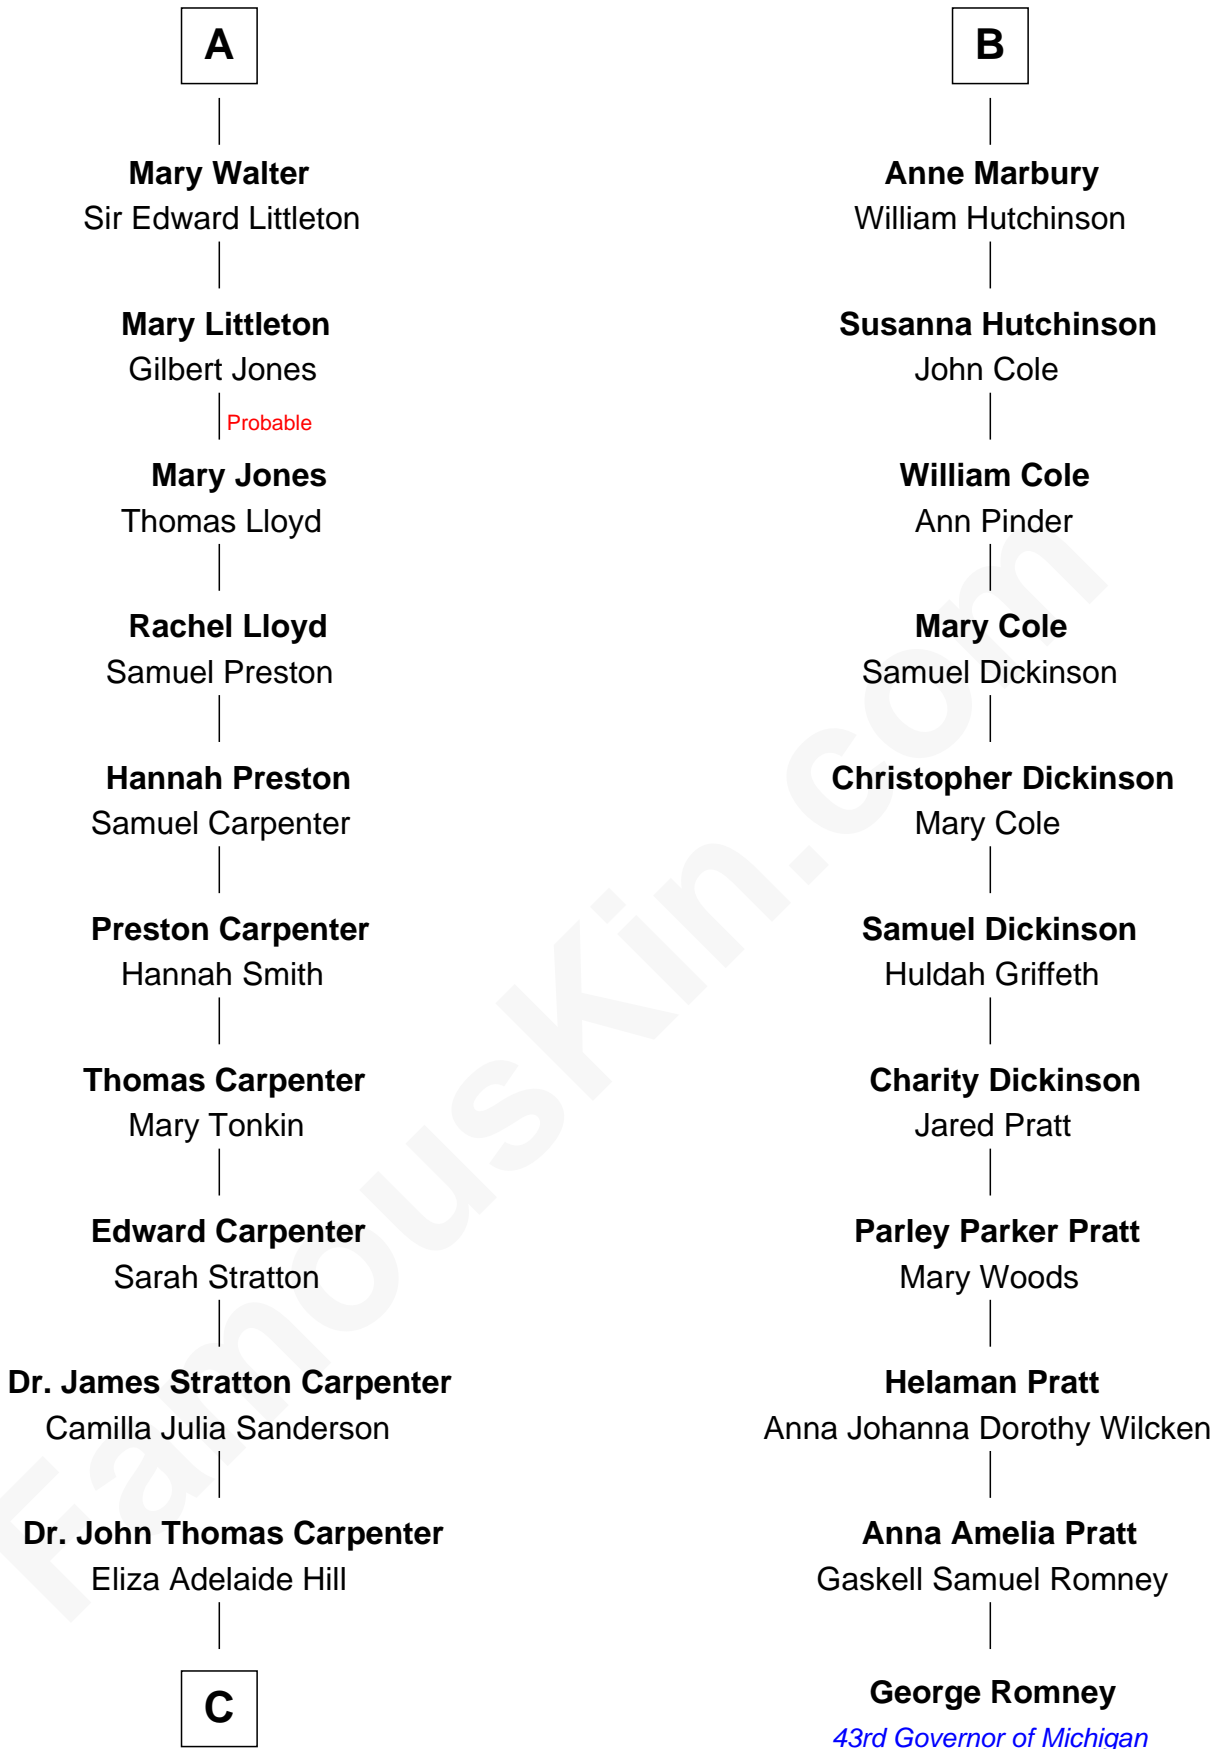

**FamousKin.com**  
**Relationship Chart of**  
**Mary Chapin Carpenter**  
*Singer and Songwriter*

17th cousin 3 times removed of

**George Romney**  
*43rd Governor of Michigan*

**C**

—  
**Dr. James Stratton Carpenter**

Lillian Louise Chapin

—  
**Chapin Carpenter**

Ruth Smythe

—  
**Chapin Carpenter**

Mary Bowie Robertson

—  
**Mary Chapin Carpenter**

*Singer and Songwriter*

FamousKin.com