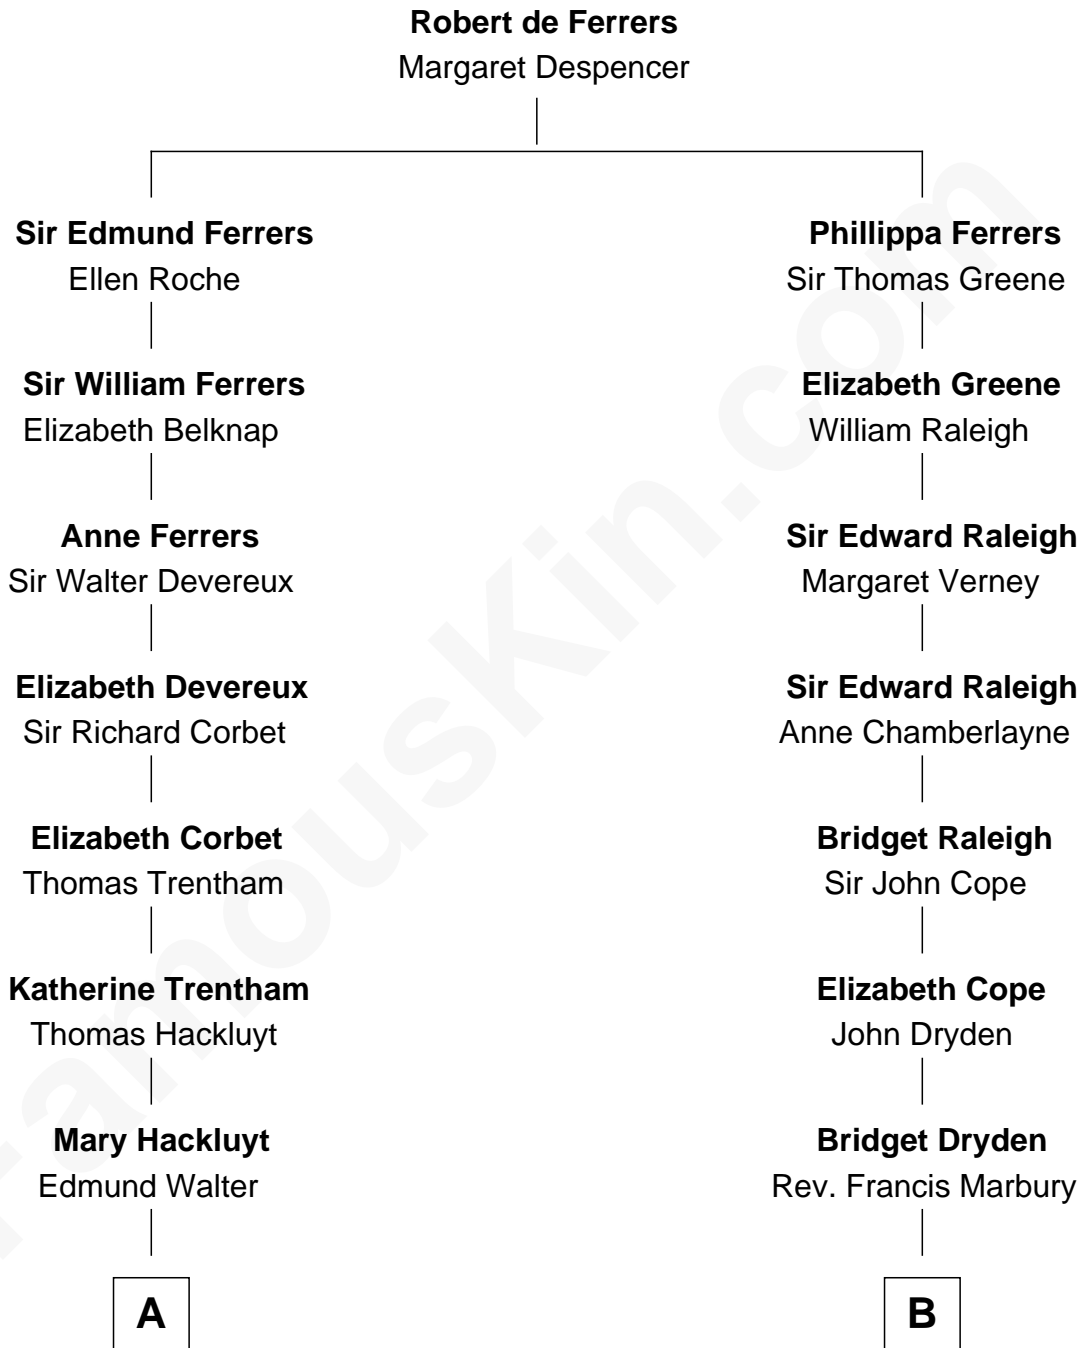

**FamousKin.com**  
**Relationship Chart of**  
**Mary Chapin Carpenter**  
*Singer and Songwriter*

17th cousin 3 times removed of

**George Romney**  
*43rd Governor of Michigan*

**C**

—  
**Dr. James Stratton Carpenter**