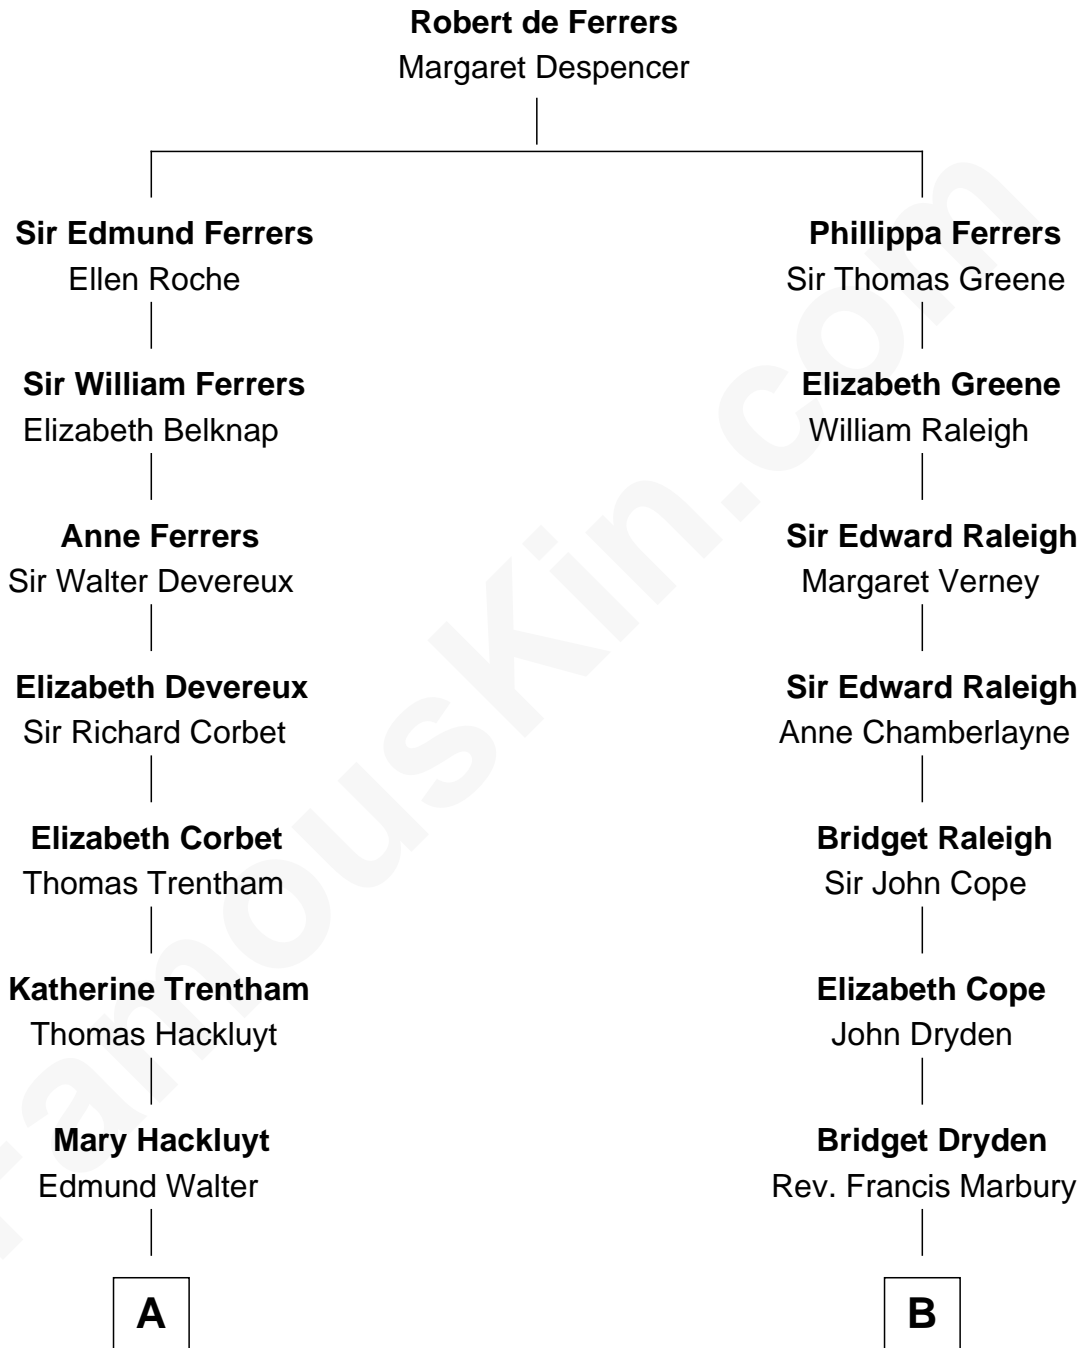

**FamousKin.com**  
**Relationship Chart of**  
**Mary Chapin Carpenter**  
*Singer and Songwriter*

**18th cousin 2 times removed of**  
**DuBose Heyward**  
*Author of Porgy (Porgy & Bess)*

FamousKin.com