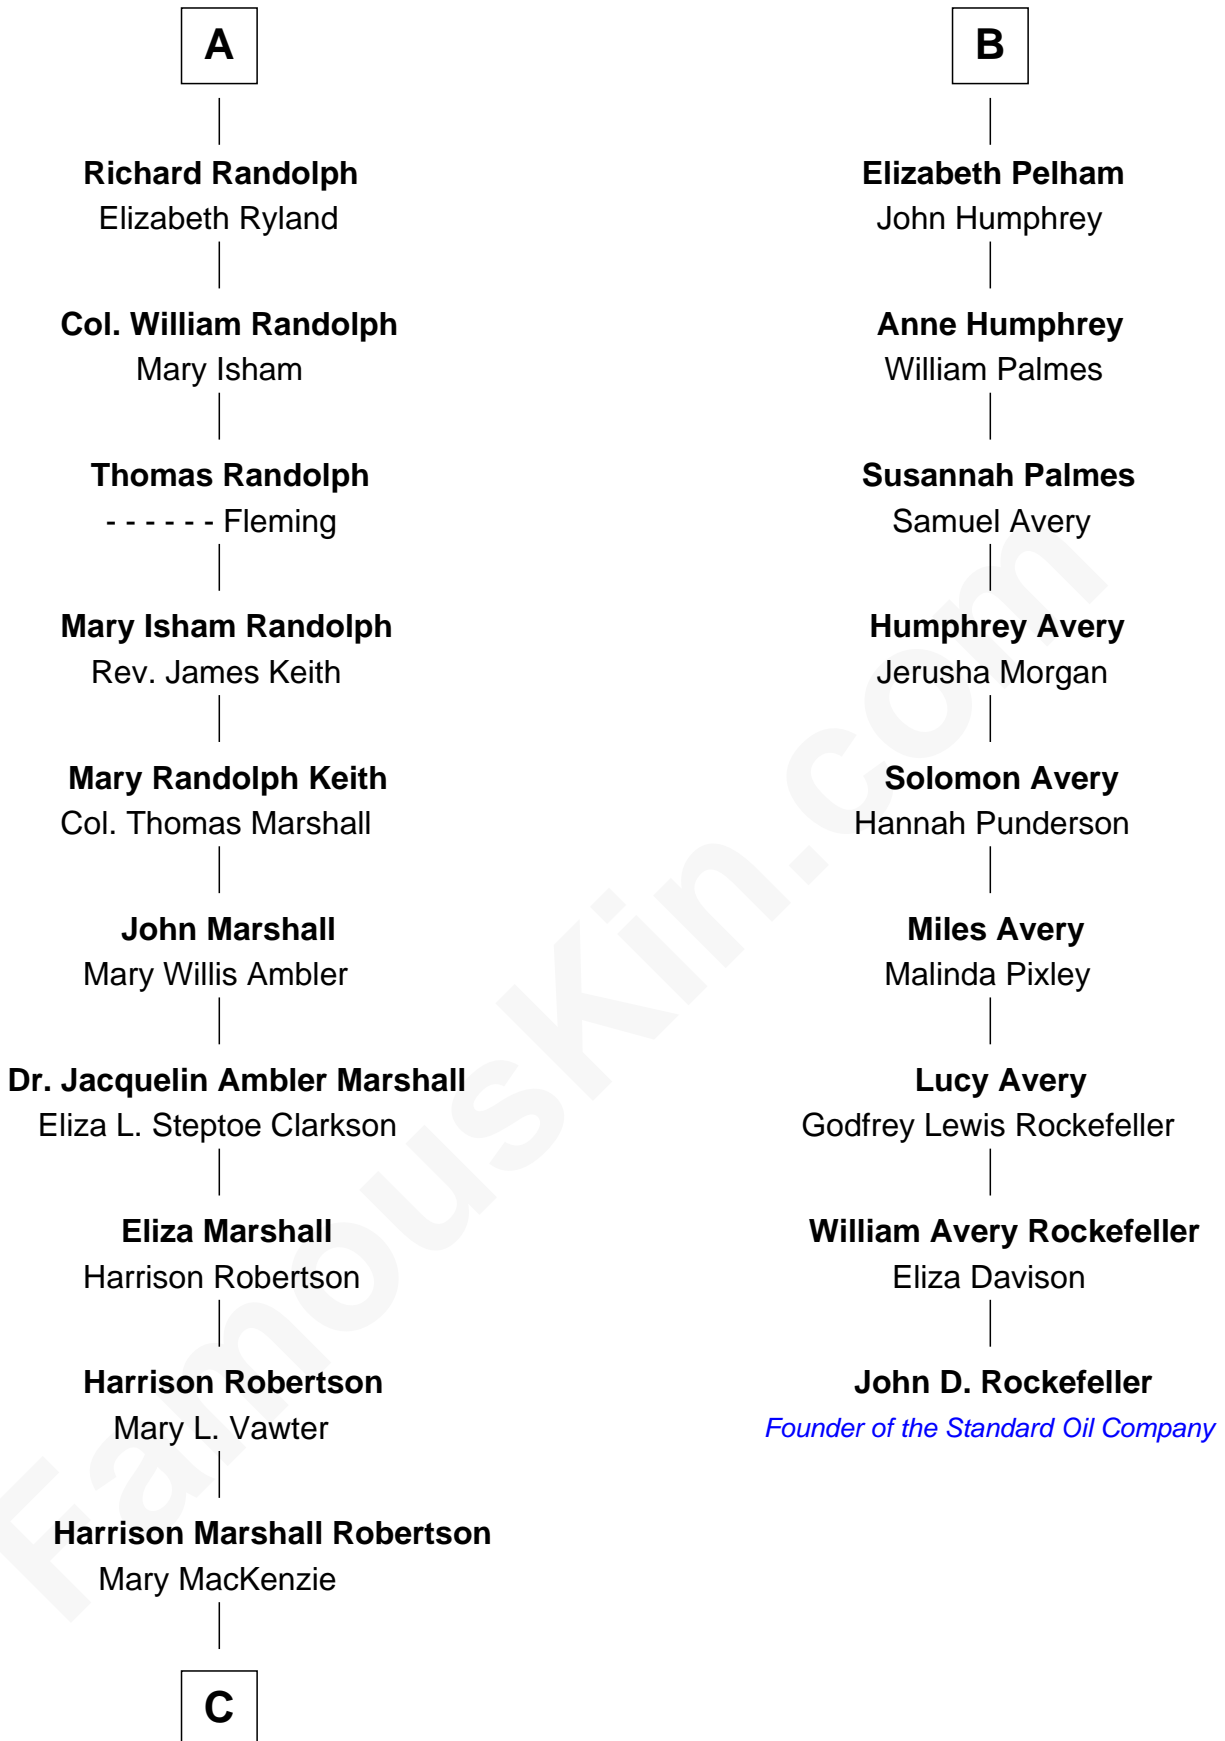

**FamousKin.com**  
**Relationship Chart of**  
**Mary Chapin Carpenter**  
*Singer and Songwriter*

15th cousin 3 times removed of

**John D. Rockefeller**  
*Founder of the Standard Oil Company*

**C**

—  
**Mary Bowie Robertson**

Chapin Carpenter

—  
**Mary Chapin Carpenter**

*Singer and Songwriter*

FamousKin.com