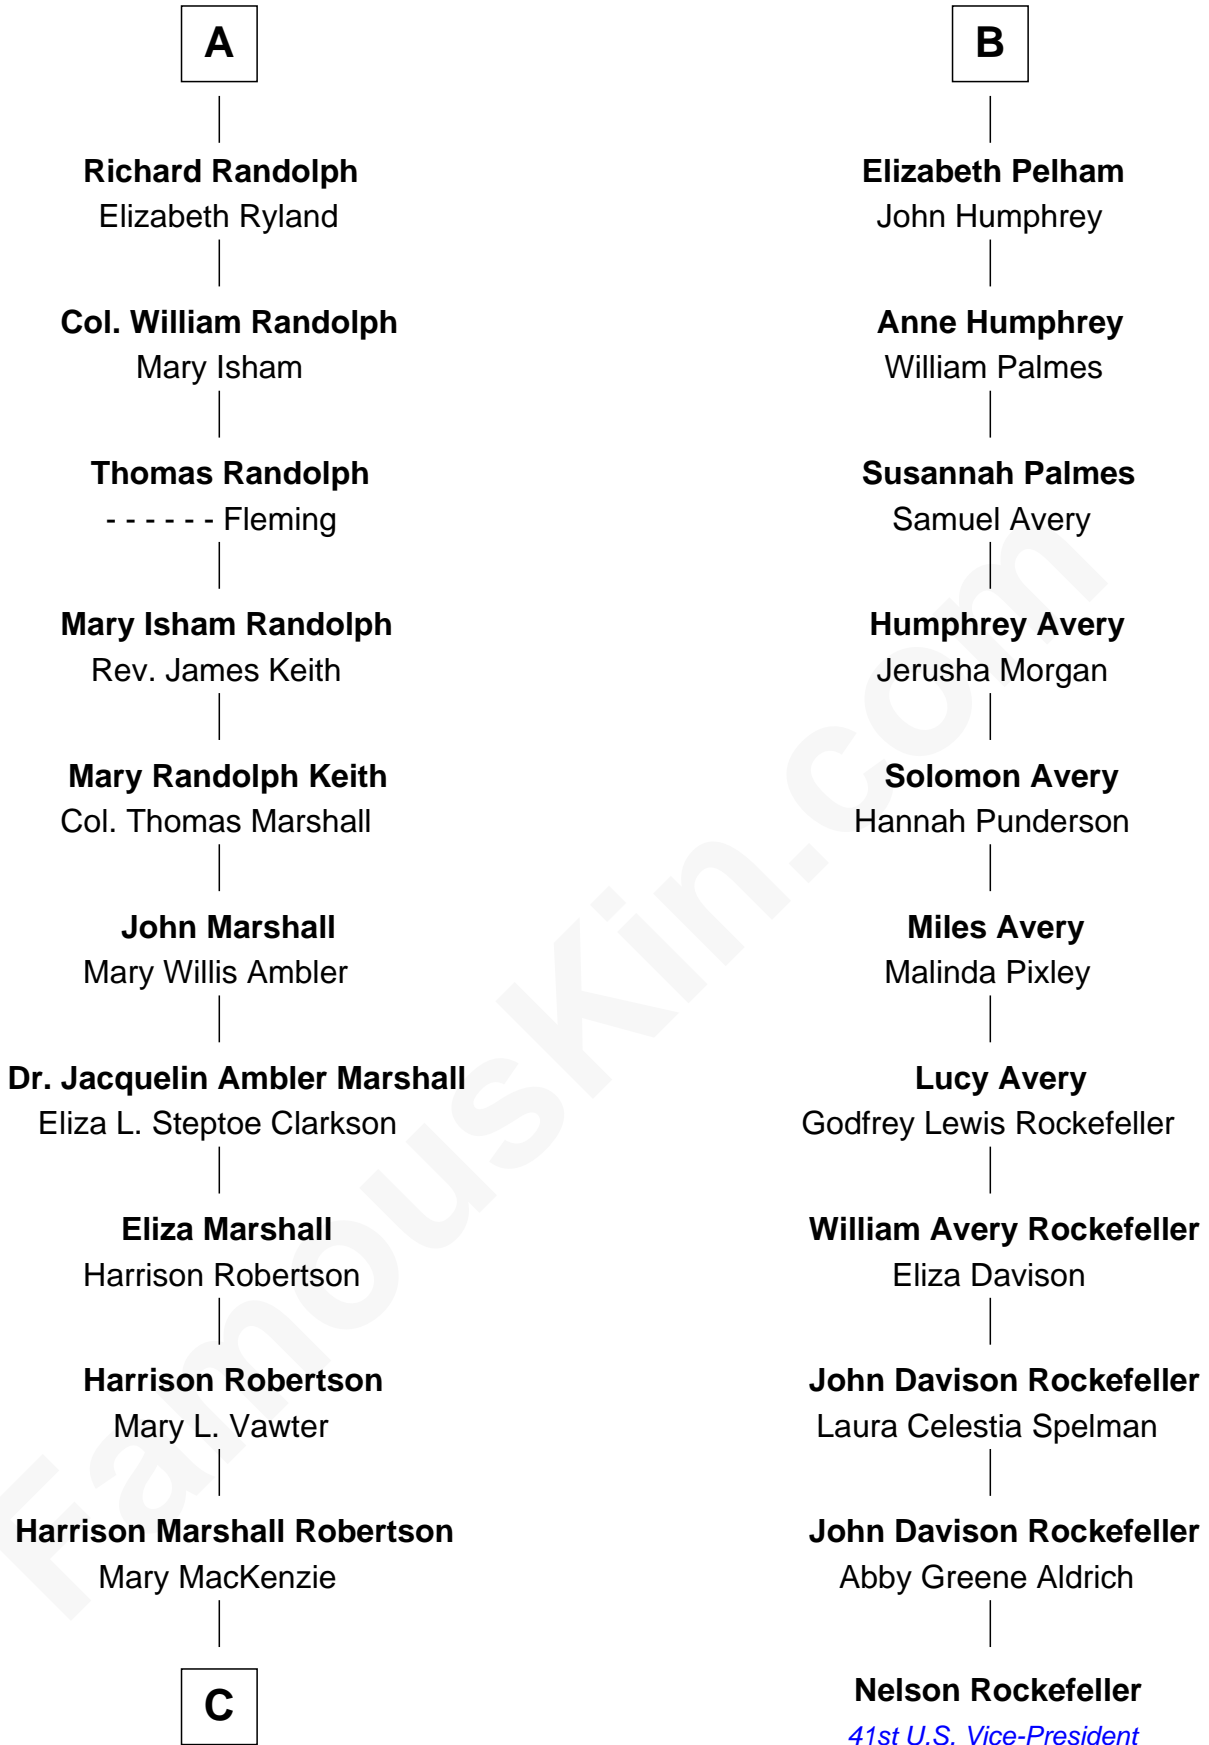

**FamousKin.com**  
**Relationship Chart of**  
**Mary Chapin Carpenter**  
*Singer and Songwriter*

17th cousin 1 time removed of

**Nelson Rockefeller**  
*41st U.S. Vice-President*

**C**

—  
**Mary Bowie Robertson**

Chapin Carpenter

—  
**Mary Chapin Carpenter**

*Singer and Songwriter*

FamousKin.com