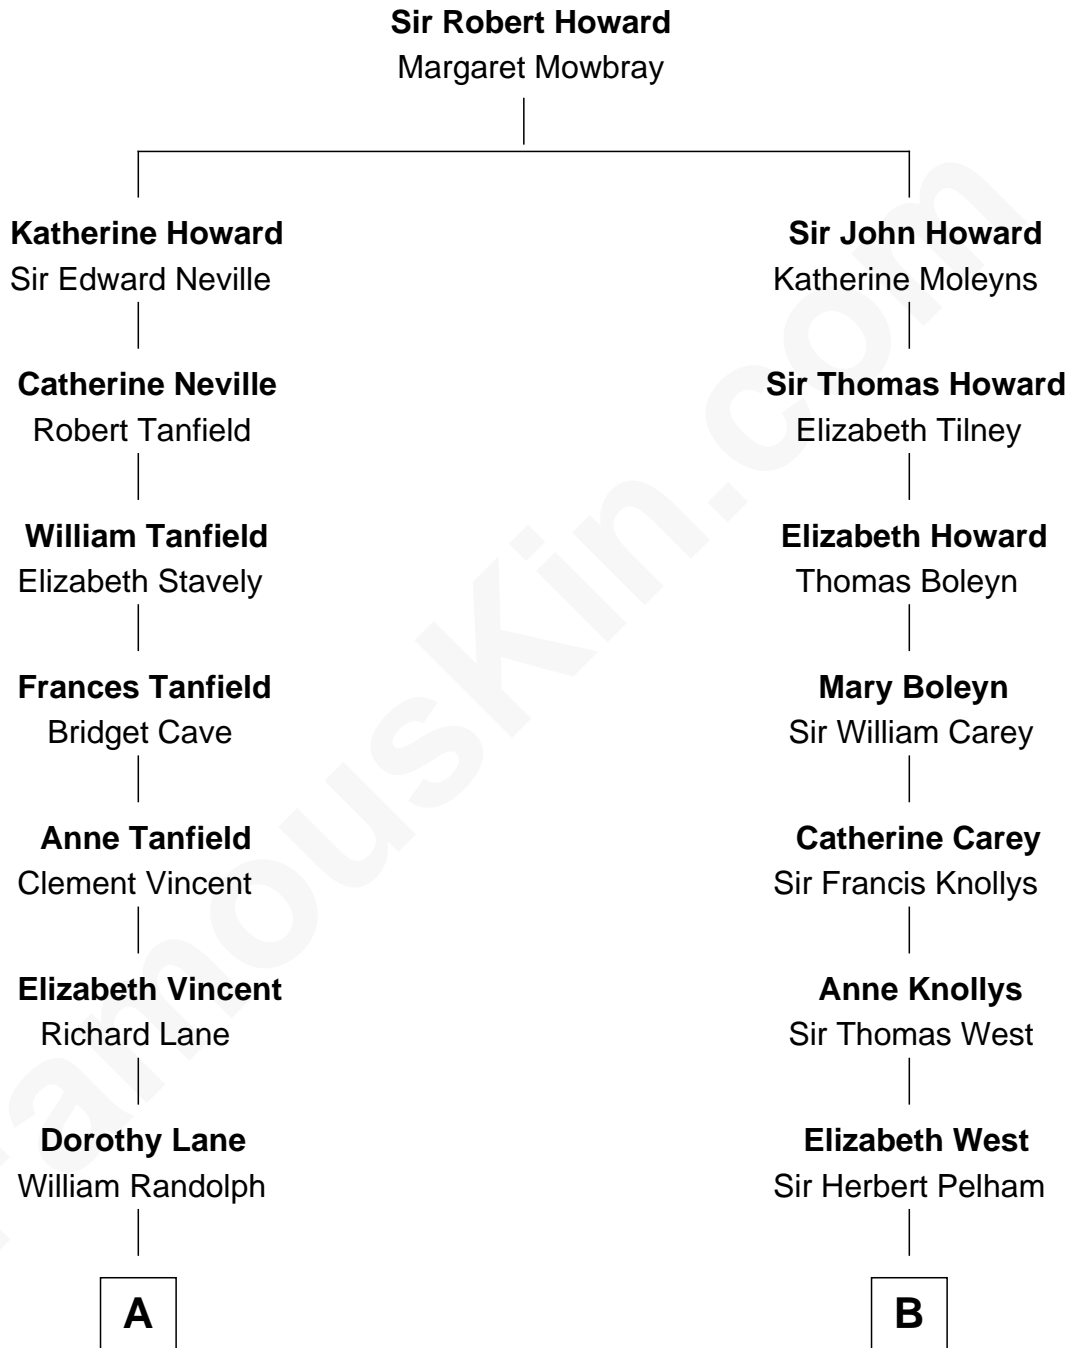

**FamousKin.com**  
**Relationship Chart of**  
**Mary Chapin Carpenter**  
*Singer and Songwriter*

17th cousin 1 time removed of

**Nelson Rockefeller**  
*41st U.S. Vice-President*

**C**

—  
**Mary Bowie Robertson**

Chapin Carpenter

—  
**Mary Chapin Carpenter**

*Singer and Songwriter*

FamousKin.com