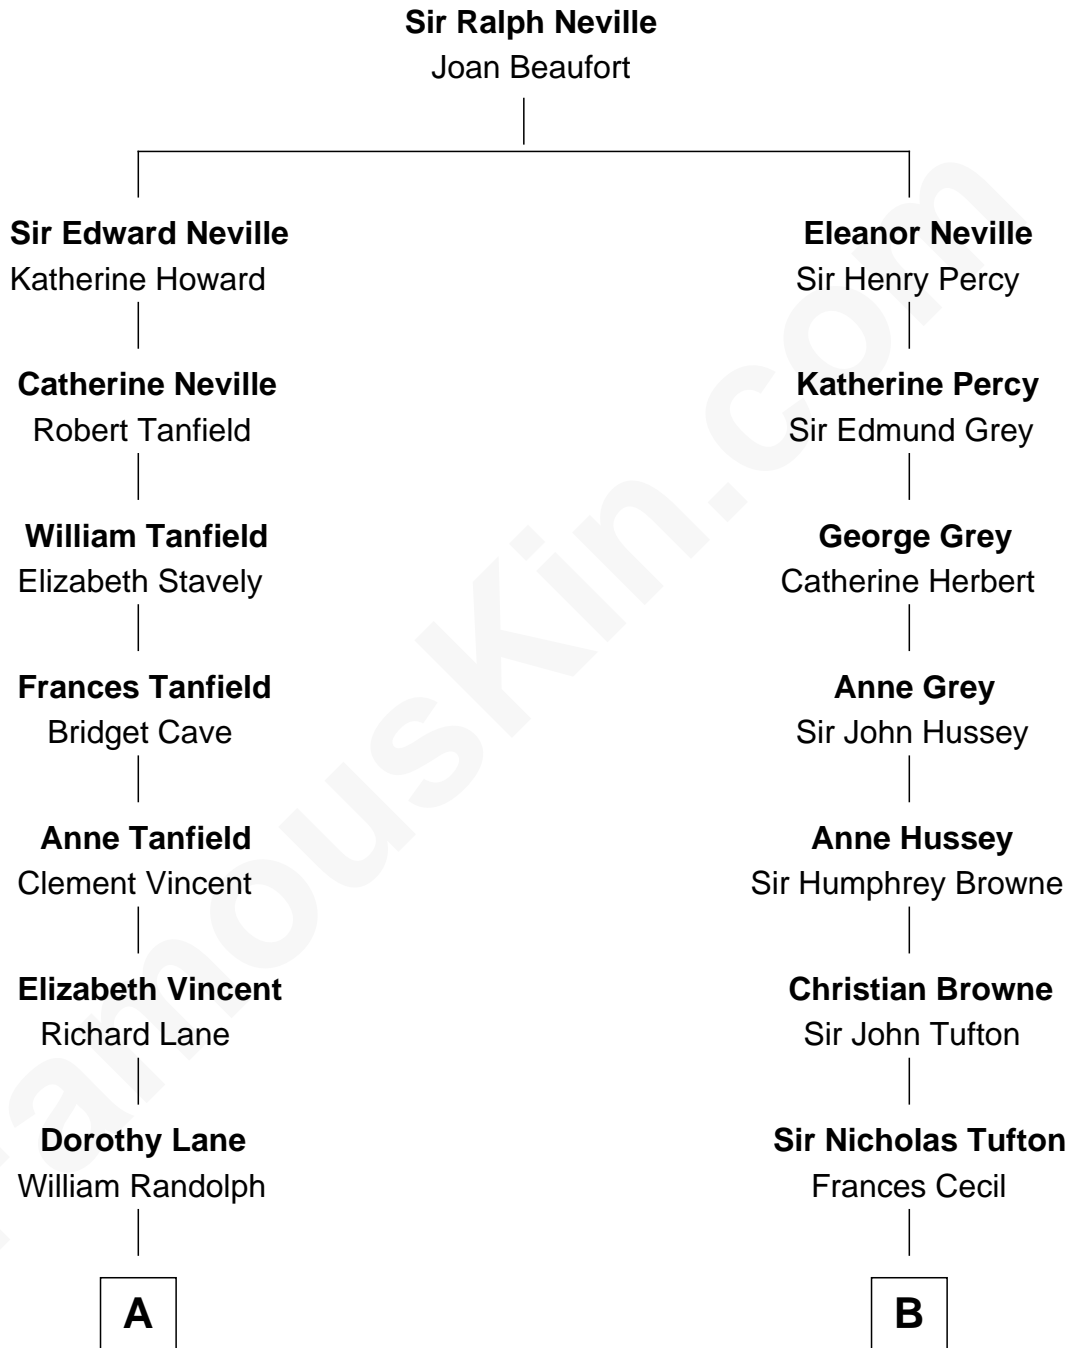

FamousKin.com
Relationship Chart of
Mary Chapin Carpenter
Singer and Songwriter

17th cousin 1 time removed of

Camilla Parker Bowles
Queen Consort of the United Kingdom

C

—
Mary Bowie Robertson

Chapin Carpenter

—
Mary Chapin Carpenter

Singer and Songwriter

FamousKin.com