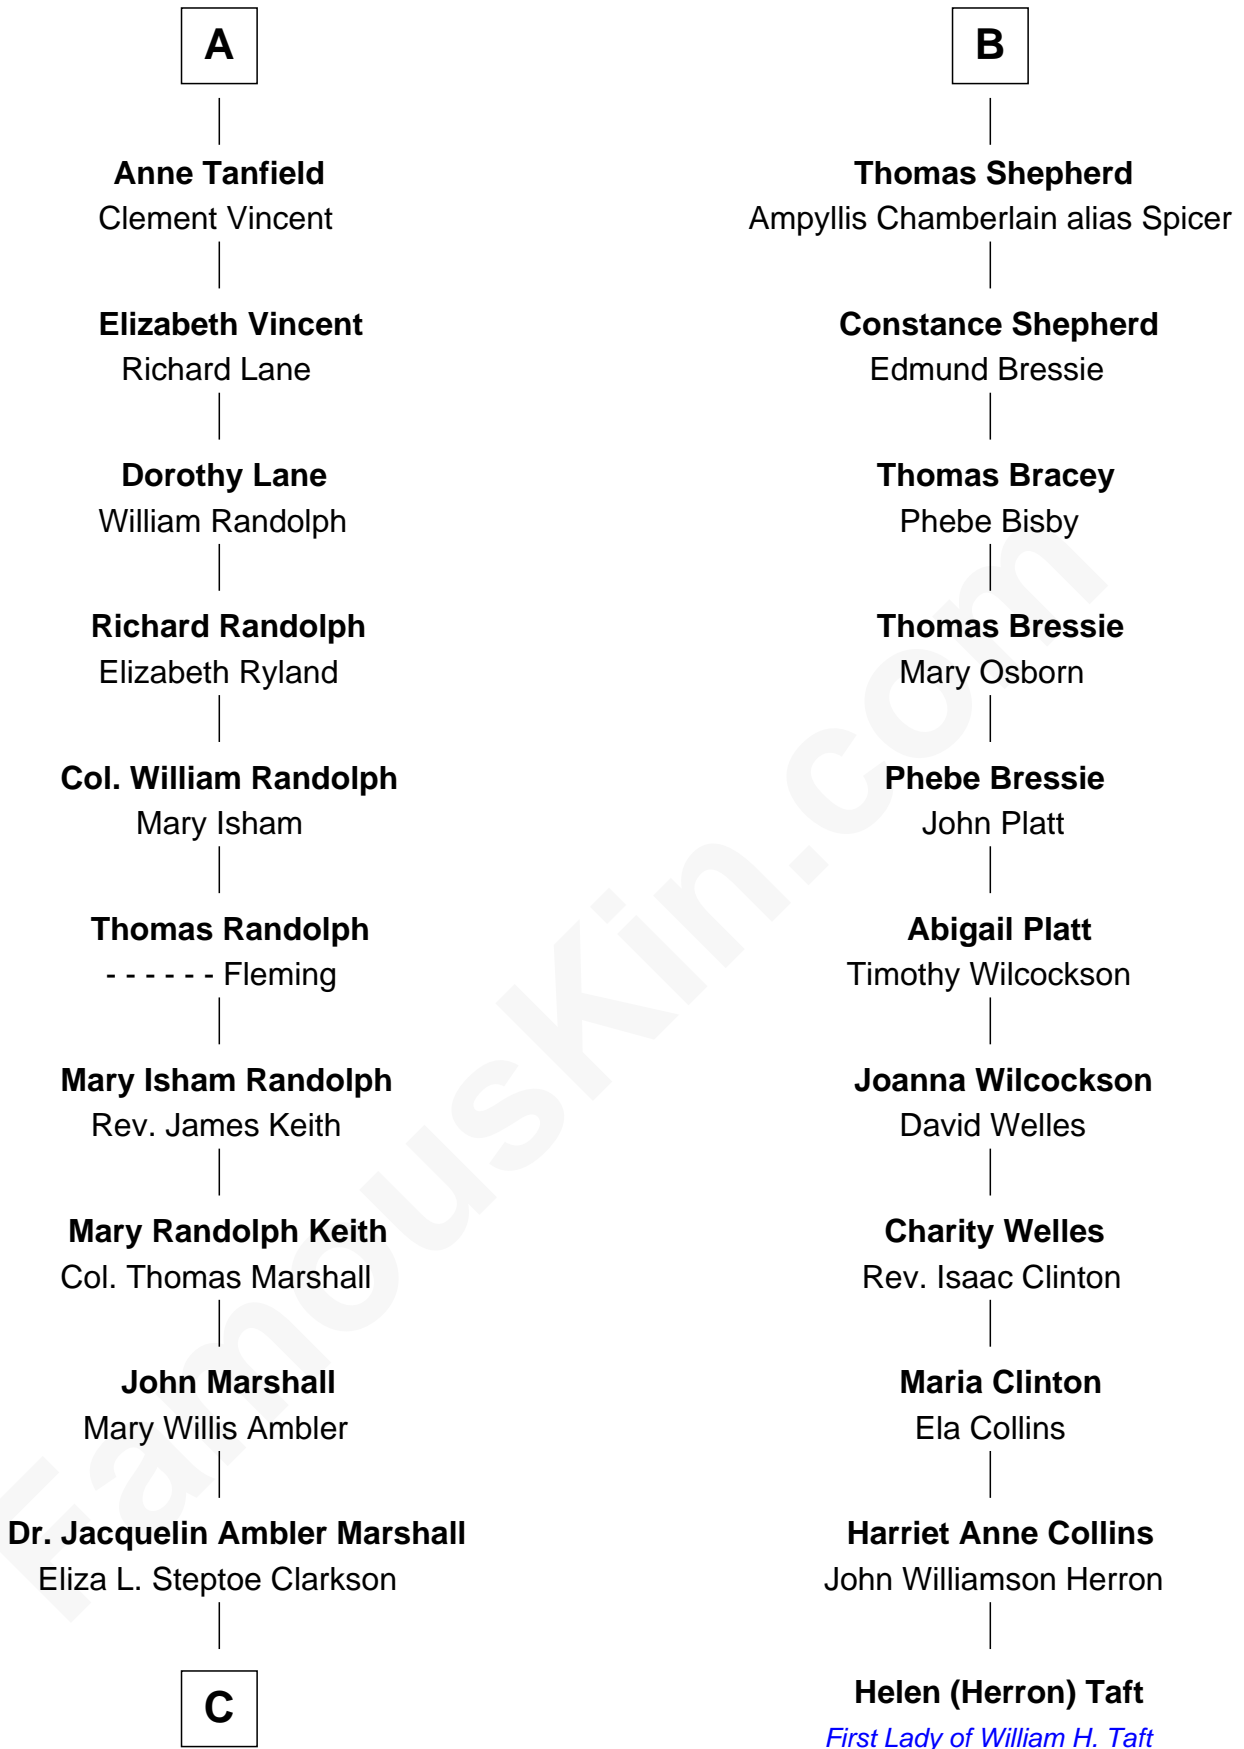

**FamousKin.com**  
**Relationship Chart of**  
**Mary Chapin Carpenter**  
*Singer and Songwriter*

17th cousin 4 times removed of

**Helen (Herron) Taft**  
*First Lady of President William H. Taft*

**C**

**Eliza Marshall**  
Harrison Robertson

**Harrison Robertson**  
Mary L. Vawter

**Harrison Marshall Robertson**  
Mary MacKenzie

**Mary Bowie Robertson**  
Chapin Carpenter

**Mary Chapin Carpenter**  
*Singer and Songwriter*