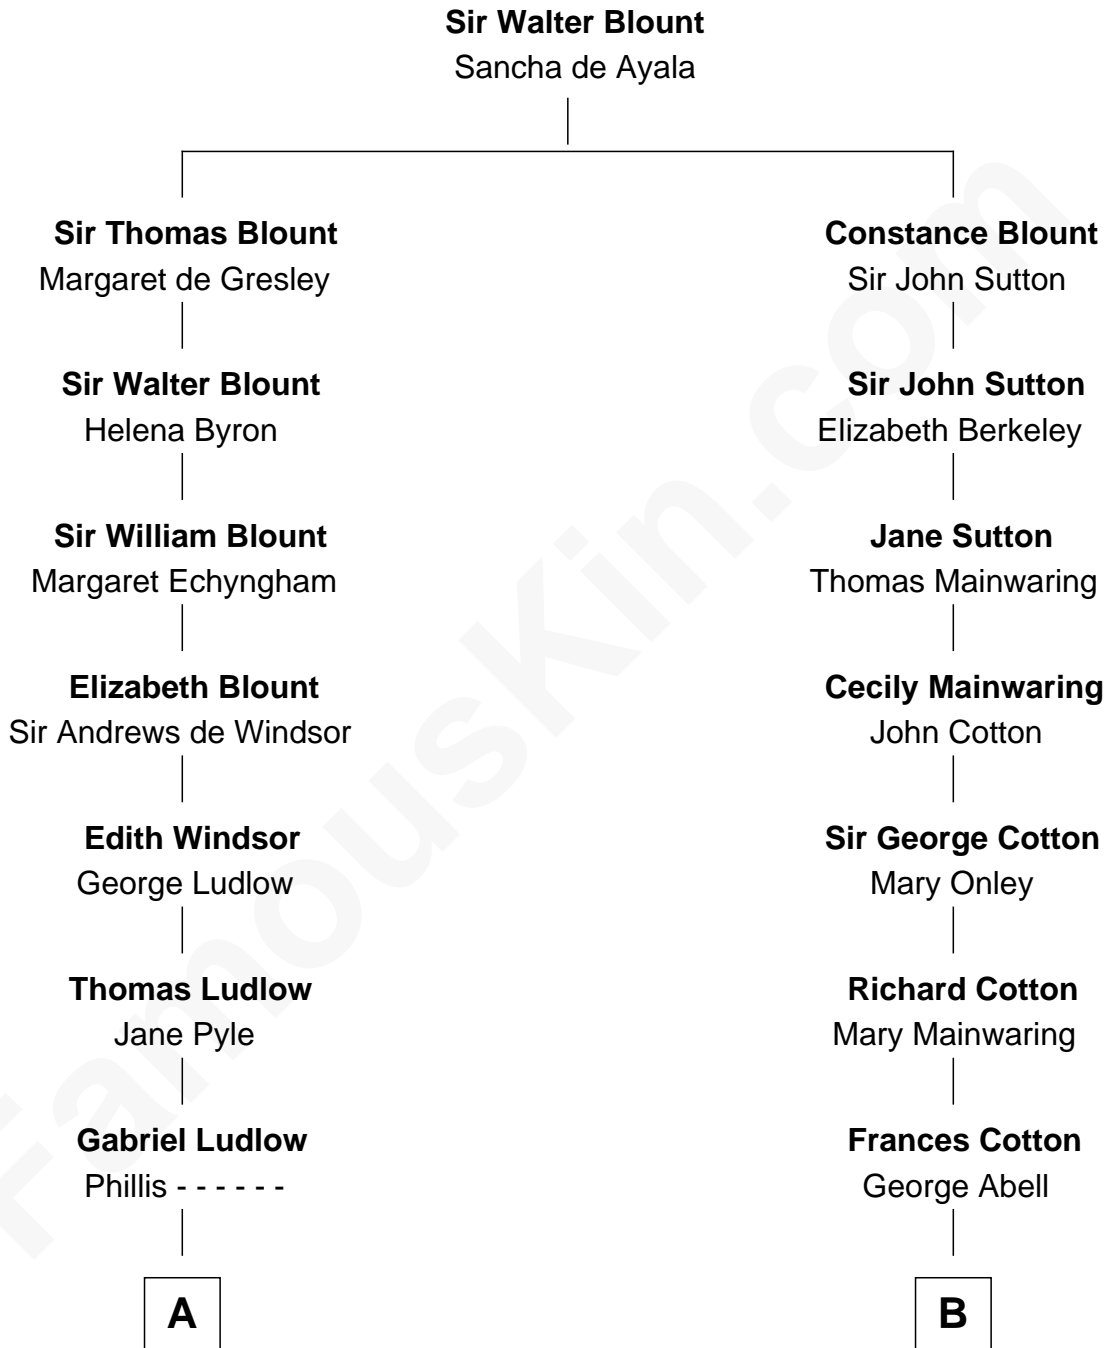

FamousKin.com
Relationship Chart of
Mary Chapin Carpenter
Singer and Songwriter

14th cousin 4 times removed of
Grover Cleveland
22nd and 24th U.S. President

C

—
Mary Bowie Robertson

Chapin Carpenter

—
Mary Chapin Carpenter

Singer and Songwriter

FamousKin.com