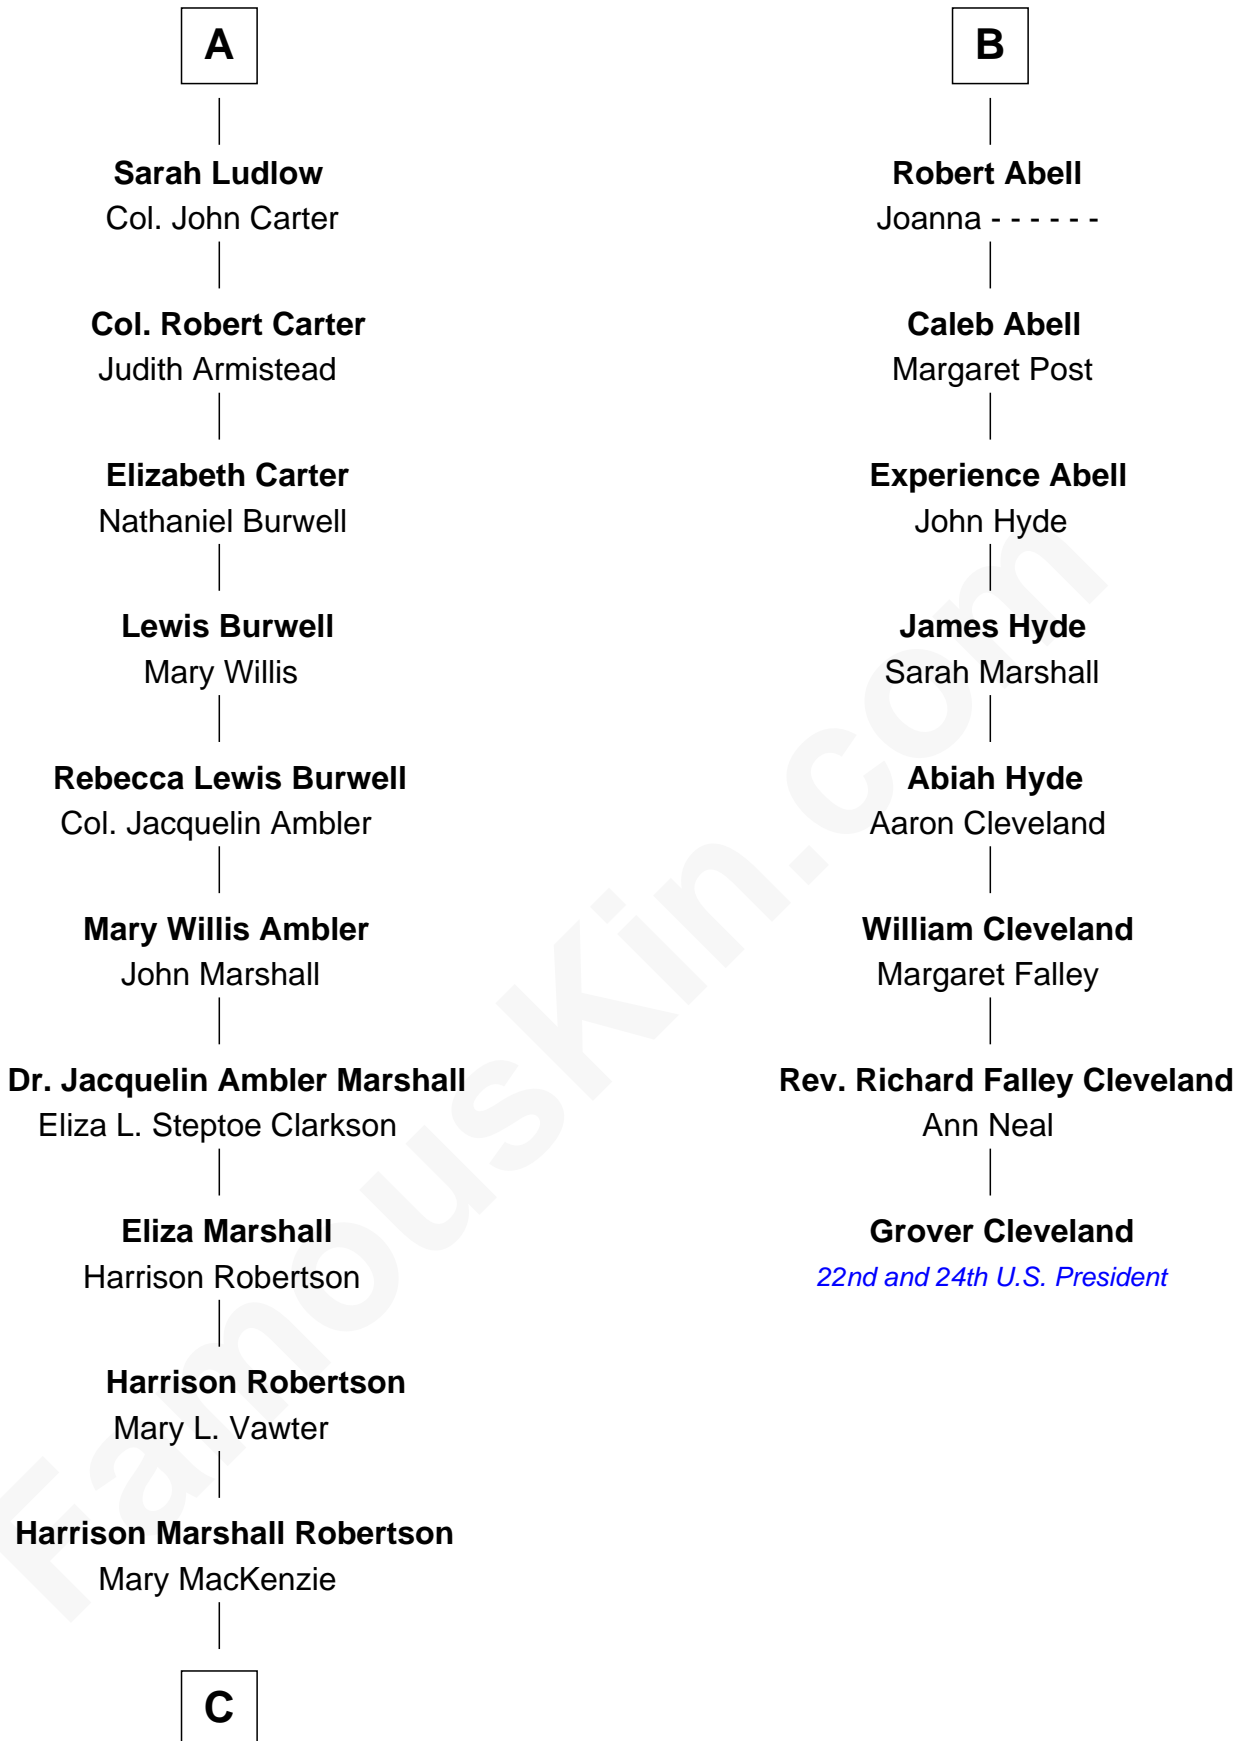

FamousKin.com
Relationship Chart of
Mary Chapin Carpenter
Singer and Songwriter

14th cousin 4 times removed of
Grover Cleveland
22nd and 24th U.S. President

C

—
Mary Bowie Robertson

Chapin Carpenter

—
Mary Chapin Carpenter