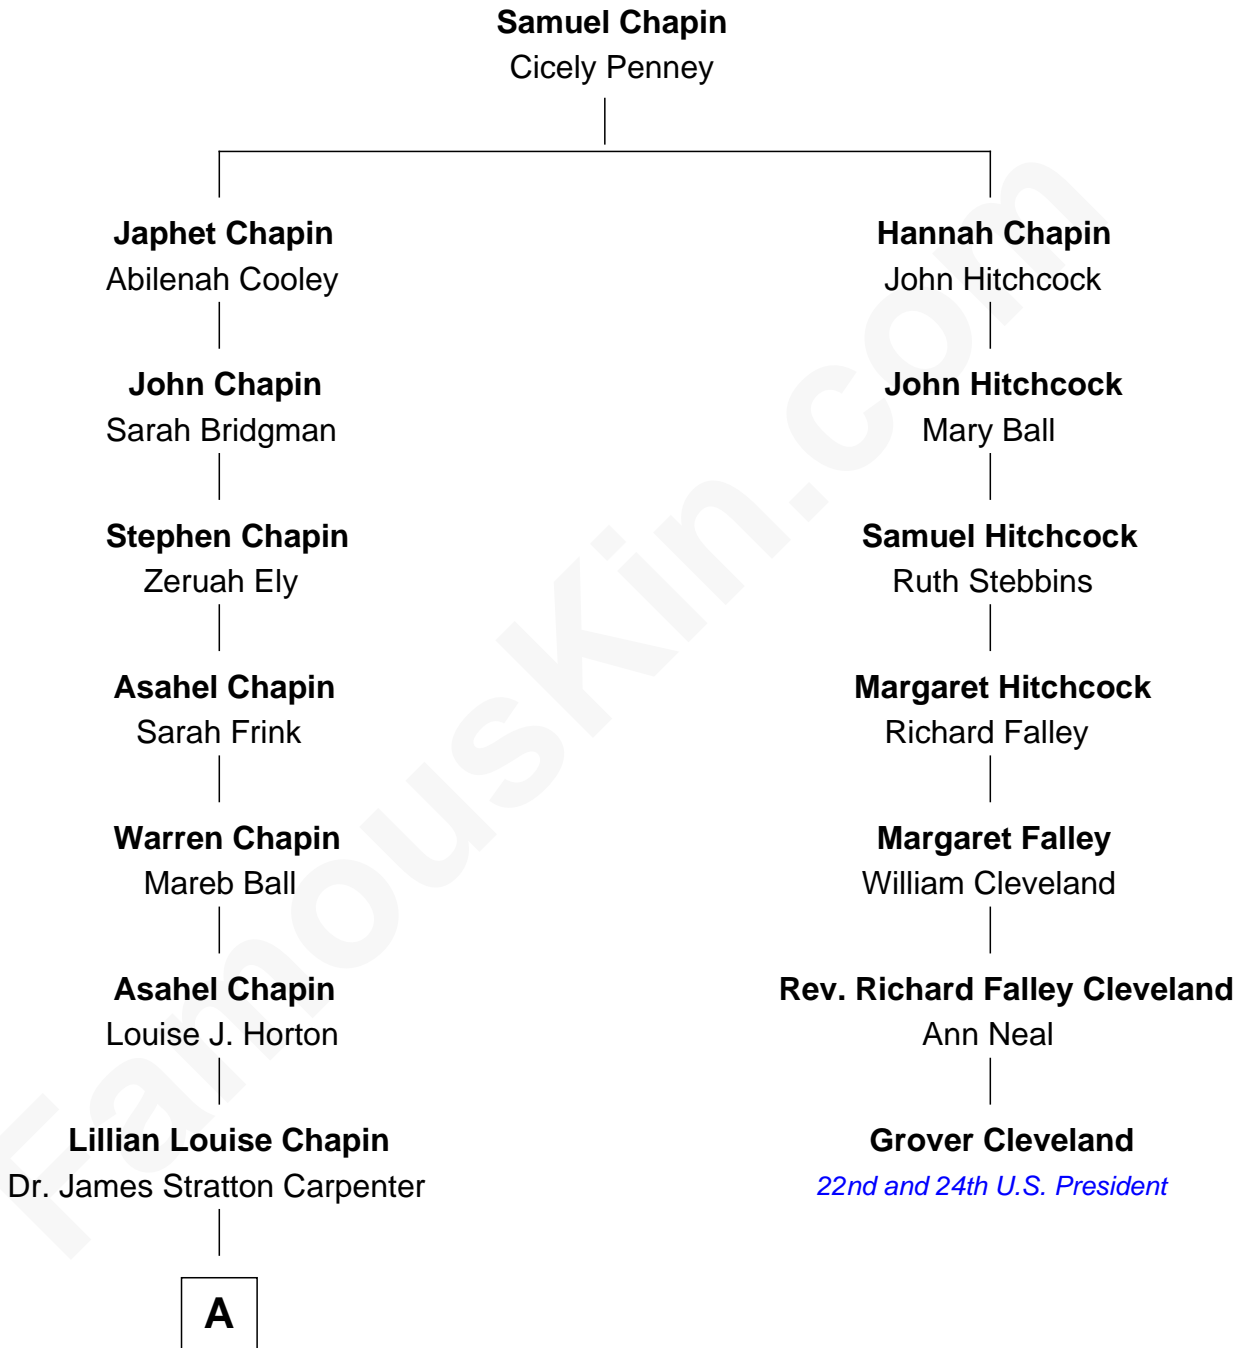

**FamousKin.com**  
**Relationship Chart of**  
**Mary Chapin Carpenter**  
*Singer and Songwriter*

**6th cousin 3 times removed of**  
**Grover Cleveland**  
*22nd and 24th U.S. President*

**A**

—  
**Chapin Carpenter**

Ruth Smythe

—  
**Chapin Carpenter**

Mary Bowie Robertson

—  
**Mary Chapin Carpenter**

*Singer and Songwriter*

FamousKin.com