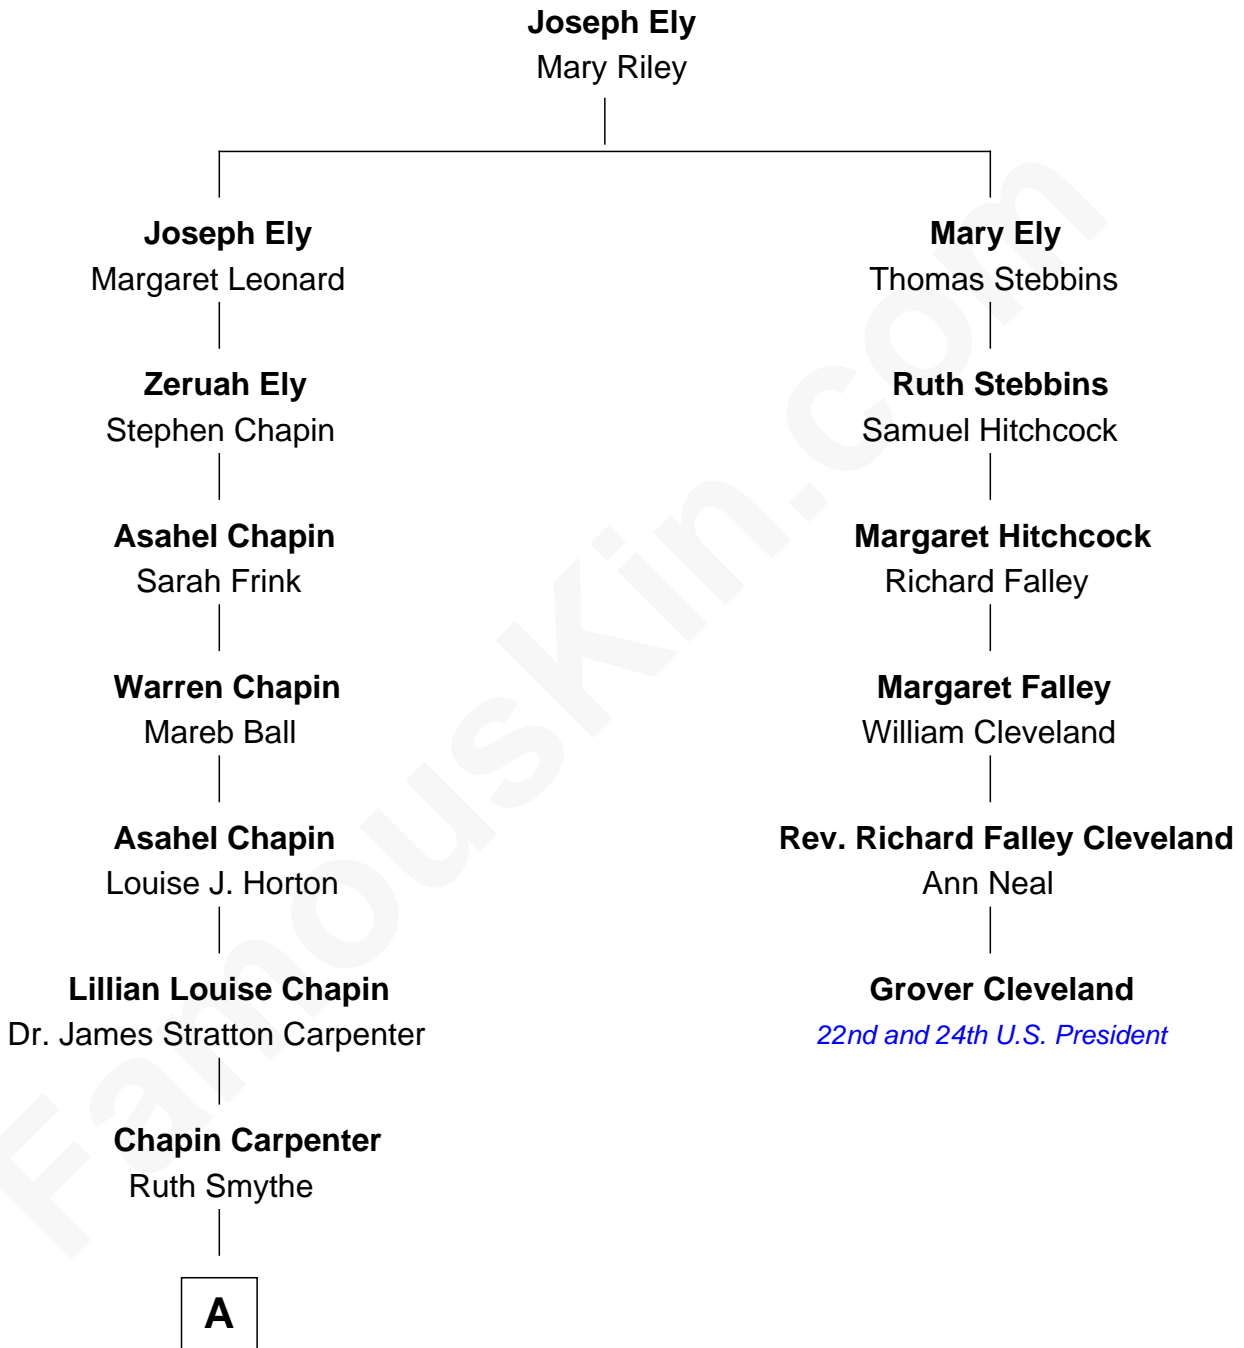

**FamousKin.com**  
**Relationship Chart of**  
**Mary Chapin Carpenter**  
*Singer and Songwriter*

**5th cousin 3 times removed of**  
**Grover Cleveland**  
*22nd and 24th U.S. President*

**A**

—  
**Chapin Carpenter**  
Mary Bowie Robertson

—  
**Mary Chapin Carpenter**  
*Singer and Songwriter*

FamousKin.com