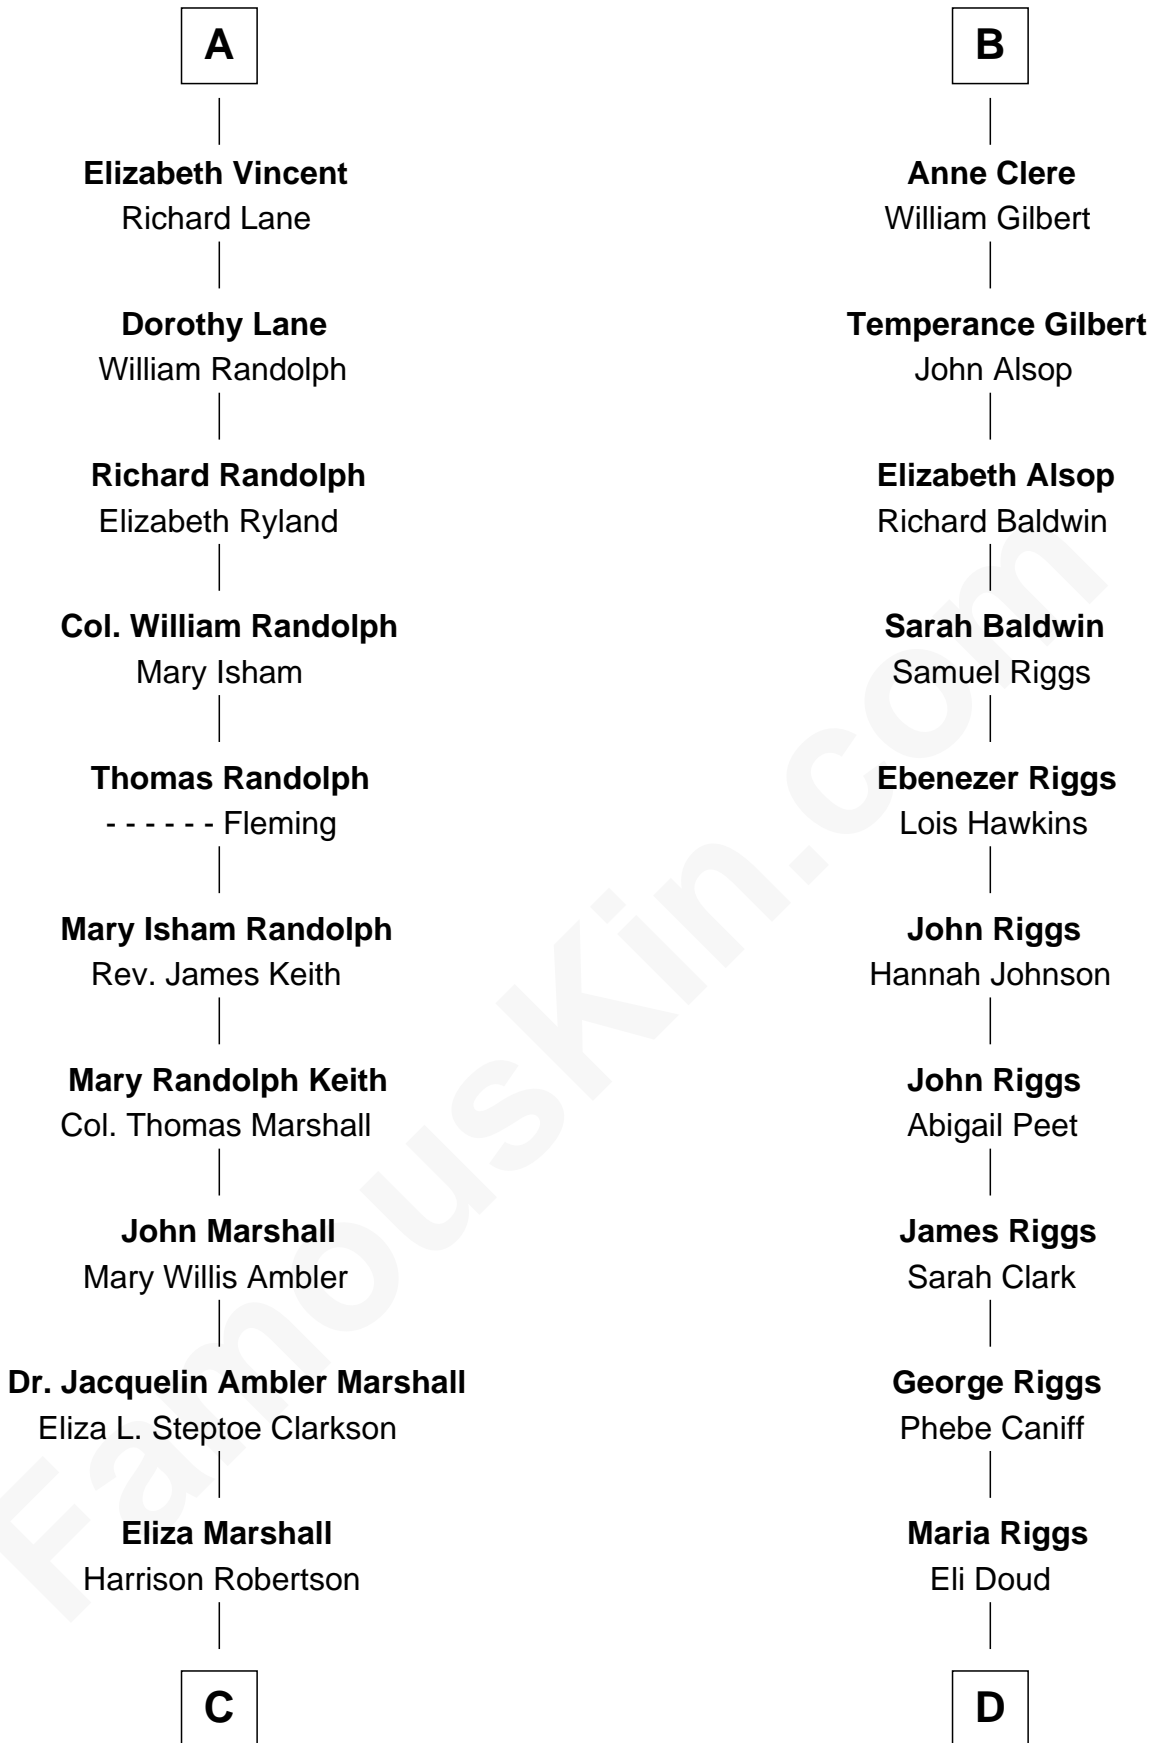

FamousKin.com
Relationship Chart of
Mary Chapin Carpenter
Singer and Songwriter

19th cousin 1 time removed of
Mamie (Doud) Eisenhower
First Lady of President Dwight Eisenhower

C

Harrison Robertson

Mary L. Vawter

Harrison Marshall Robertson

Mary MacKenzie

Mary Bowie Robertson

Chapin Carpenter

Mary Chapin Carpenter

Singer and Songwriter

D

Royal Houghton Doud

Mary Cornelia Sheldon

John Sheldon Doud

Elivera Mathilda Carlson

Mamie (Doud) Eisenhower

First Lady of Dwight Eisenhower

FamousKin.com