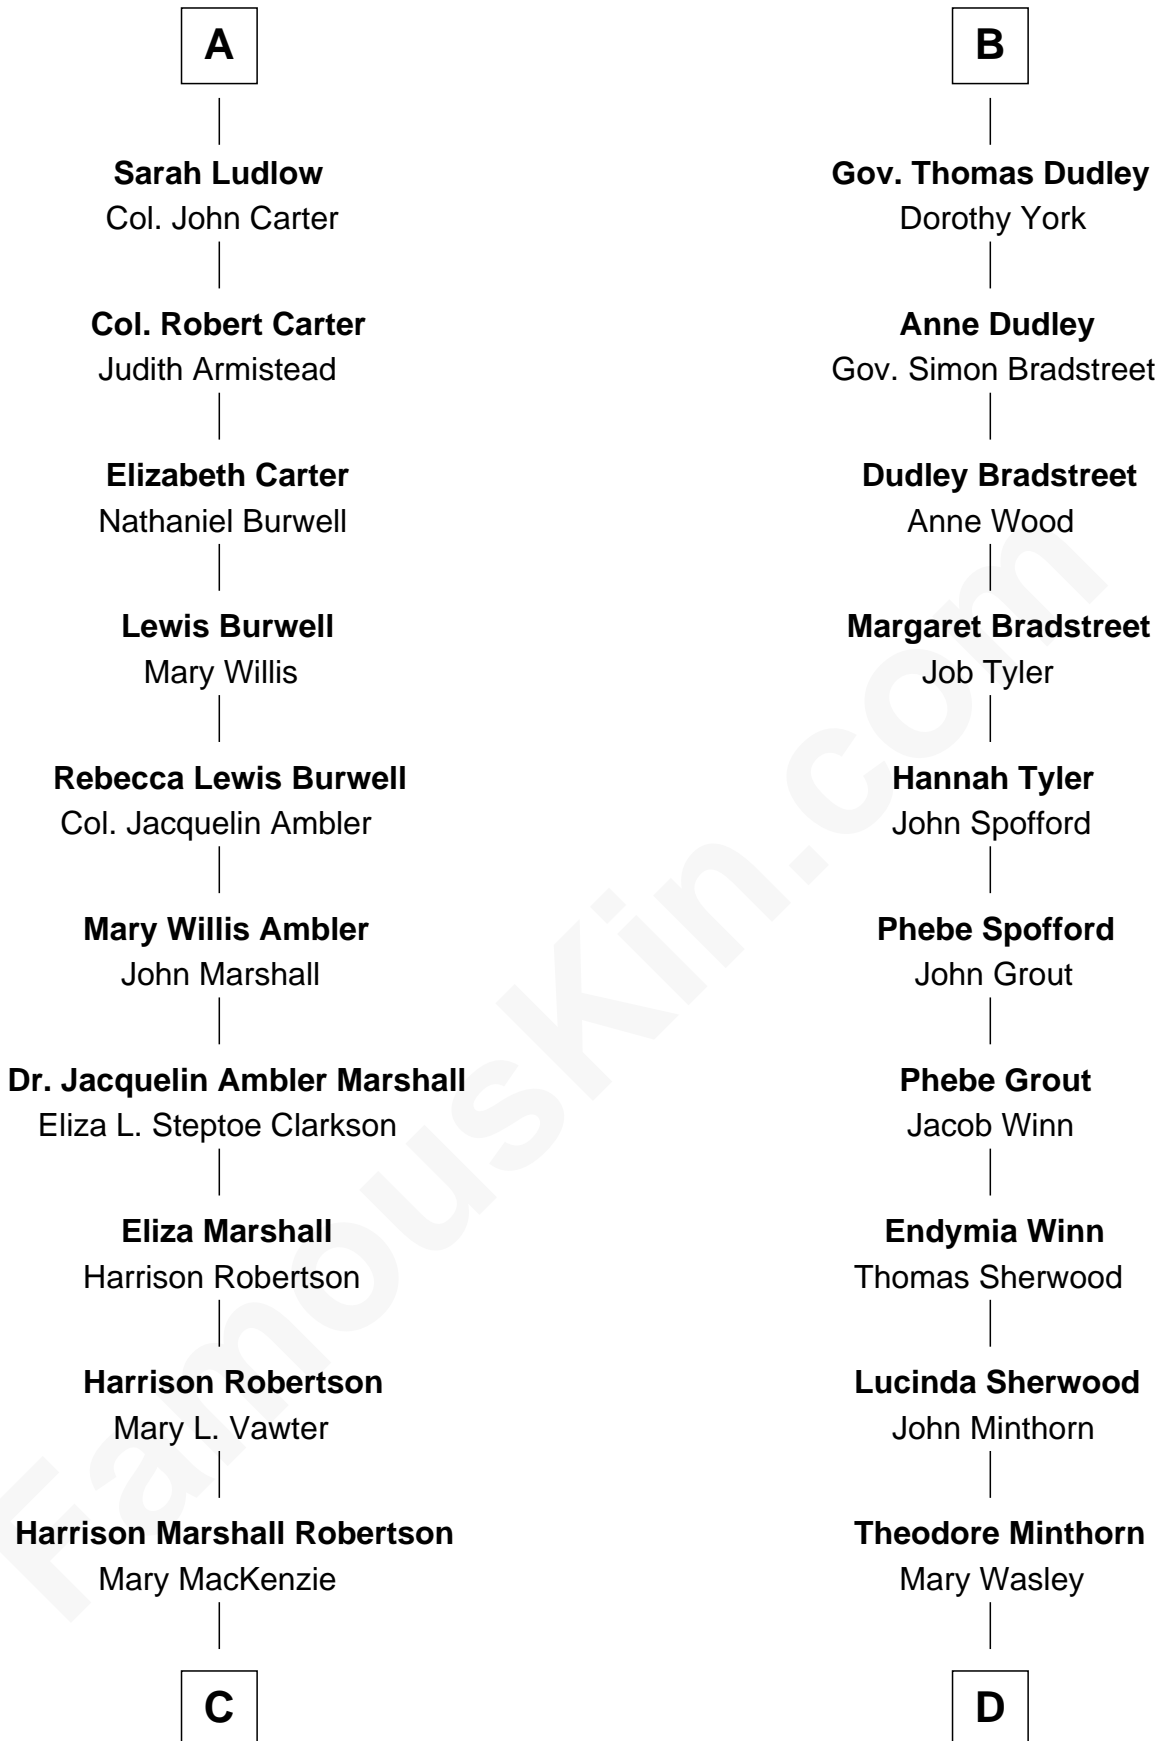

FamousKin.com Relationship Chart of

Mary Chapin Carpenter

Singer and Songwriter

18th cousin of

Herbert Hoover

31st U.S. President

Sir Walter Blount

Sancha de Ayala

C

Mary Bowie Robertson

Chapin Carpenter

Mary Chapin Carpenter

Singer and Songwriter

D

Hulda Randall Minthorn

Jessie Clark Hoover