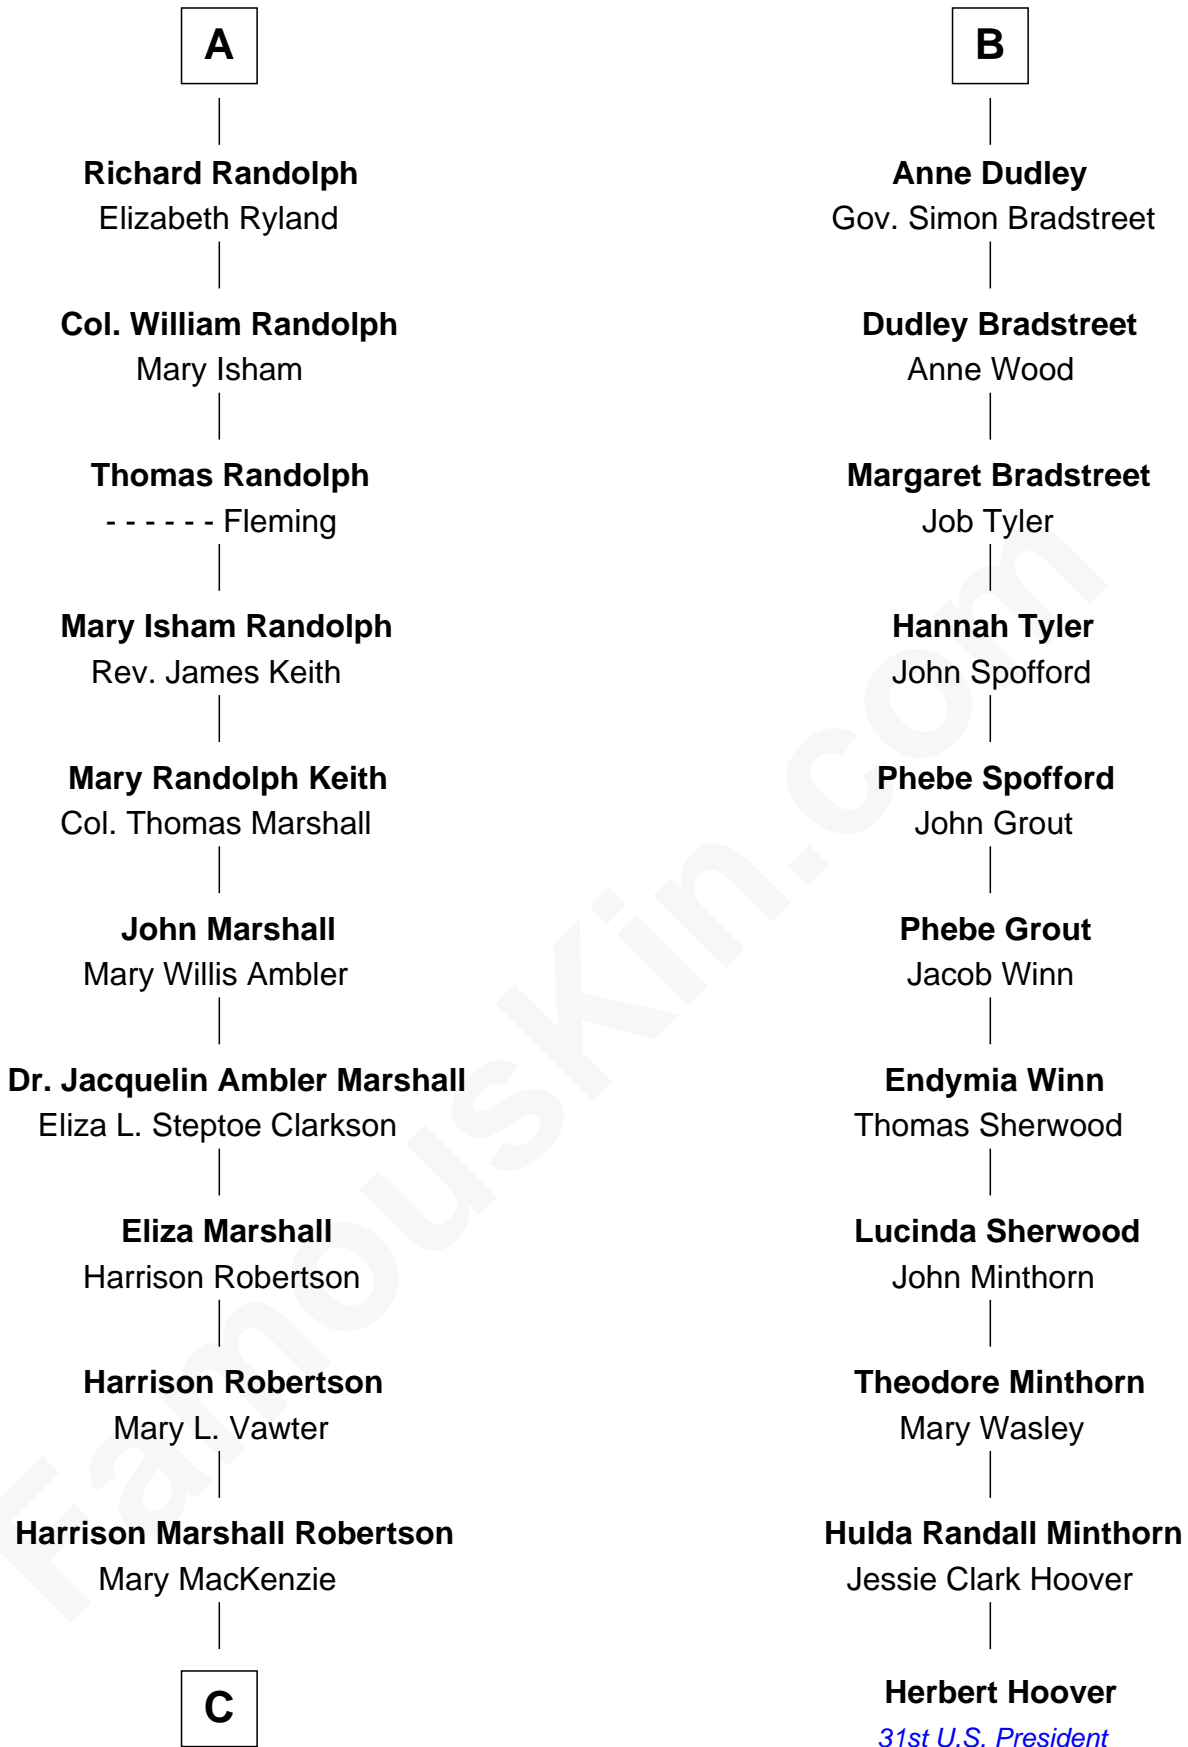

FamousKin.com
Relationship Chart of
Mary Chapin Carpenter
Singer and Songwriter

17th cousin 1 time removed of

Herbert Hoover
31st U.S. President

C

—
Mary Bowie Robertson

Chapin Carpenter

—
Mary Chapin Carpenter

Singer and Songwriter

FamousKin.com