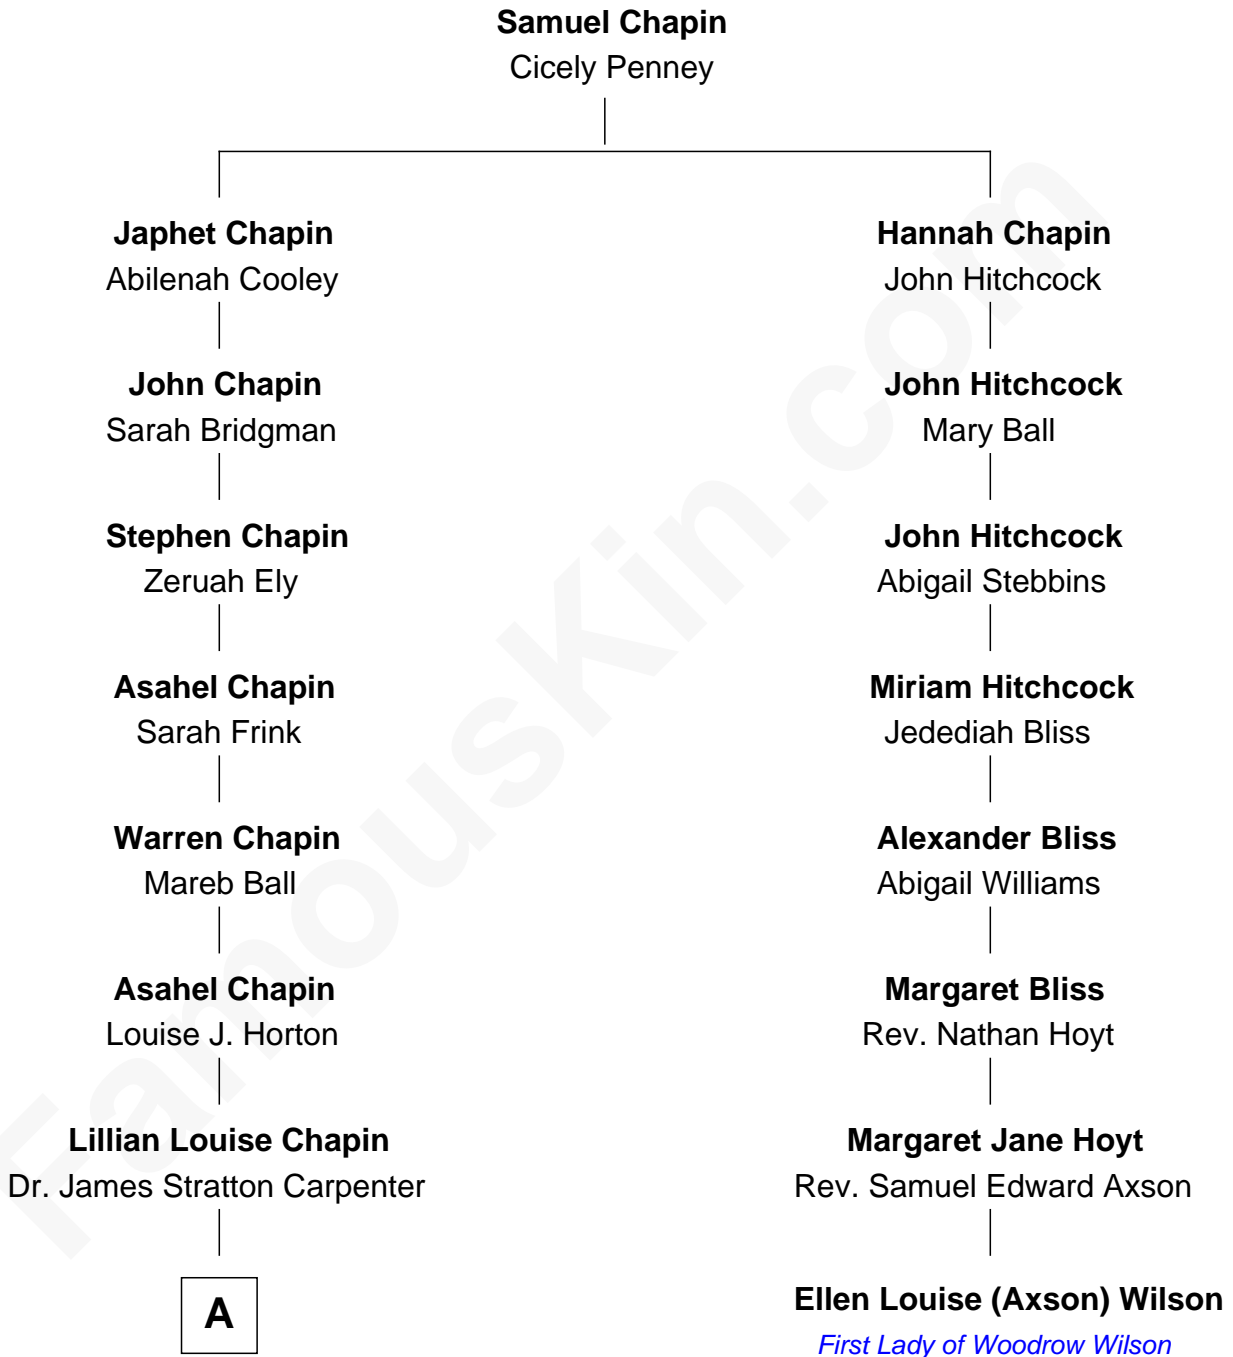

**FamousKin.com**  
**Relationship Chart of**  
**Mary Chapin Carpenter**  
*Singer and Songwriter*

7th cousin 2 times removed of

**Ellen Louise (Axson) Wilson**  
*First Lady of President Woodrow Wilson*

**A**

—  
**Chapin Carpenter**

Ruth Smythe

—  
**Chapin Carpenter**

Mary Bowie Robertson

—  
**Mary Chapin Carpenter**

*Singer and Songwriter*

FamousKin.com