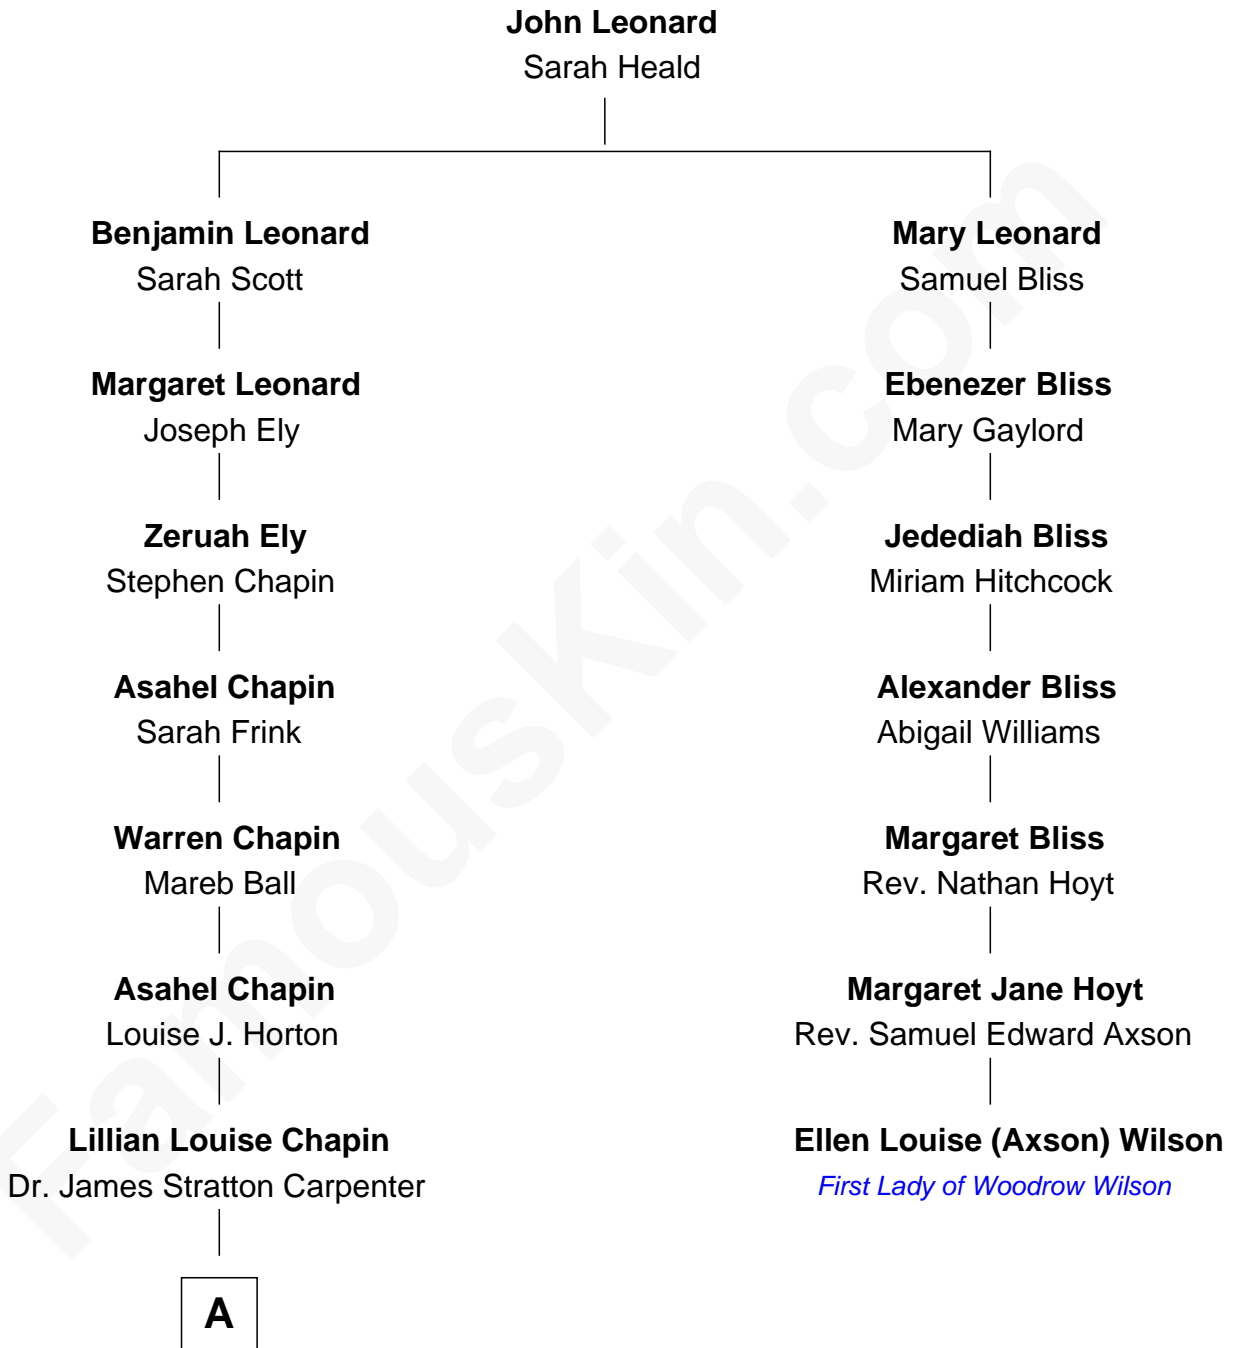

FamousKin.com
Relationship Chart of
Mary Chapin Carpenter
Singer and Songwriter

6th cousin 3 times removed of

Ellen Louise (Axson) Wilson
First Lady of President Woodrow Wilson

A

—
Chapin Carpenter

Ruth Smythe

—
Chapin Carpenter

Mary Bowie Robertson

—
Mary Chapin Carpenter

Singer and Songwriter

FamousKin.com