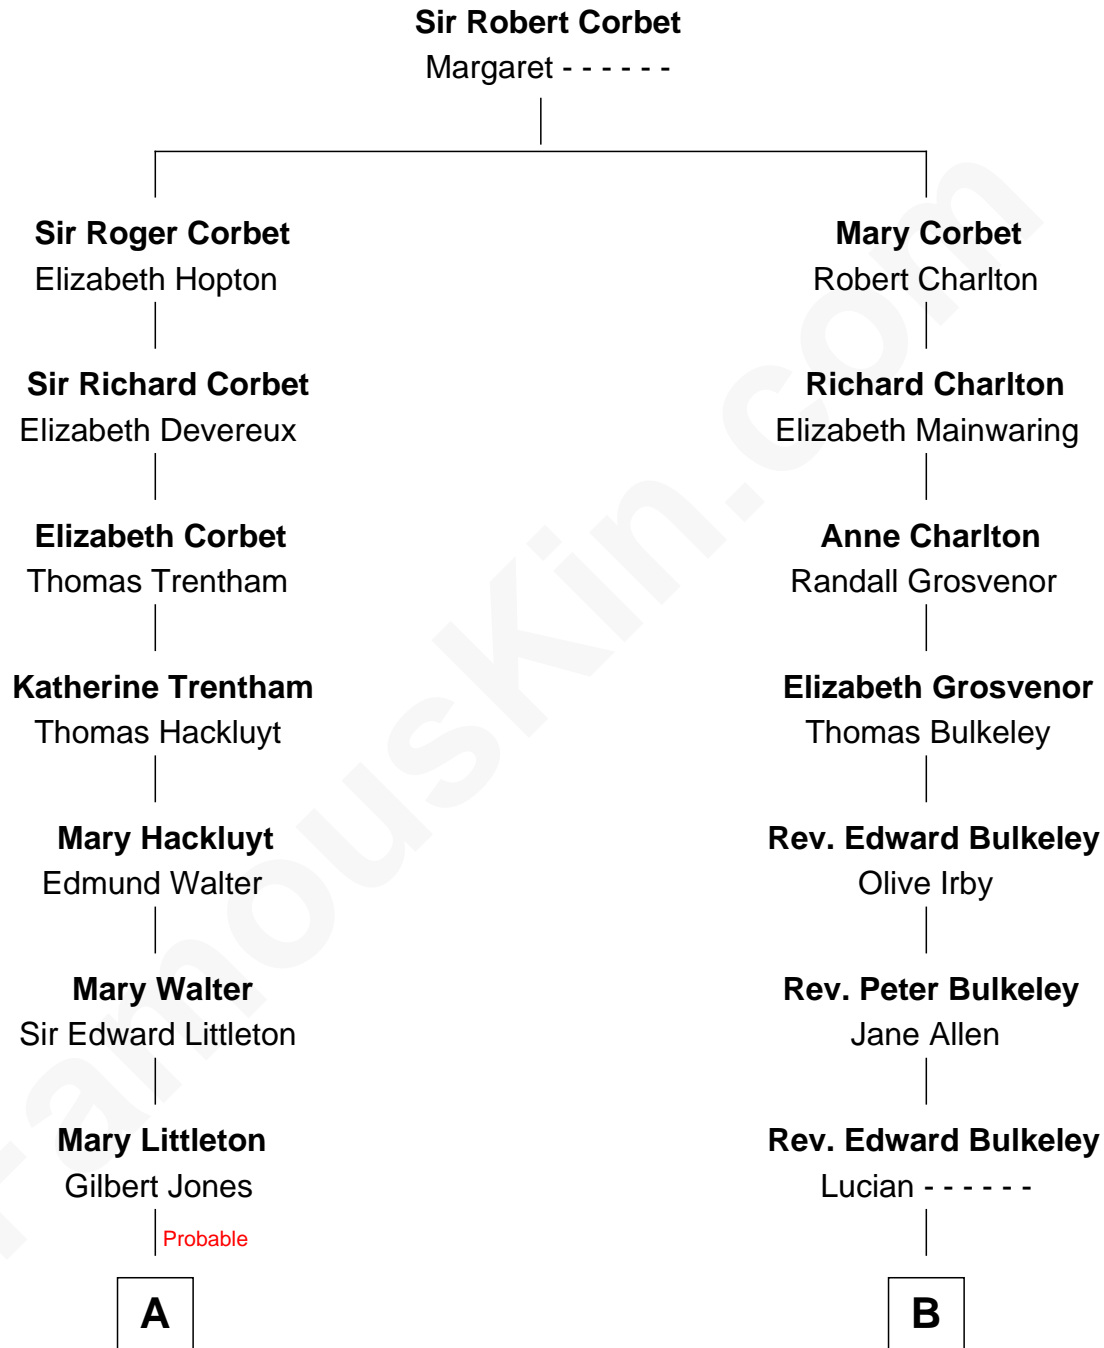

FamousKin.com
Relationship Chart of
Mary Chapin Carpenter
Singer and Songwriter

10th cousin 8 times removed of

Samuel Prescott
Completed Paul Revere's Midnight Ride

C

Chapin Carpenter
Mary Bowie Robertson

Mary Chapin Carpenter
Singer and Songwriter

FamousKin.com