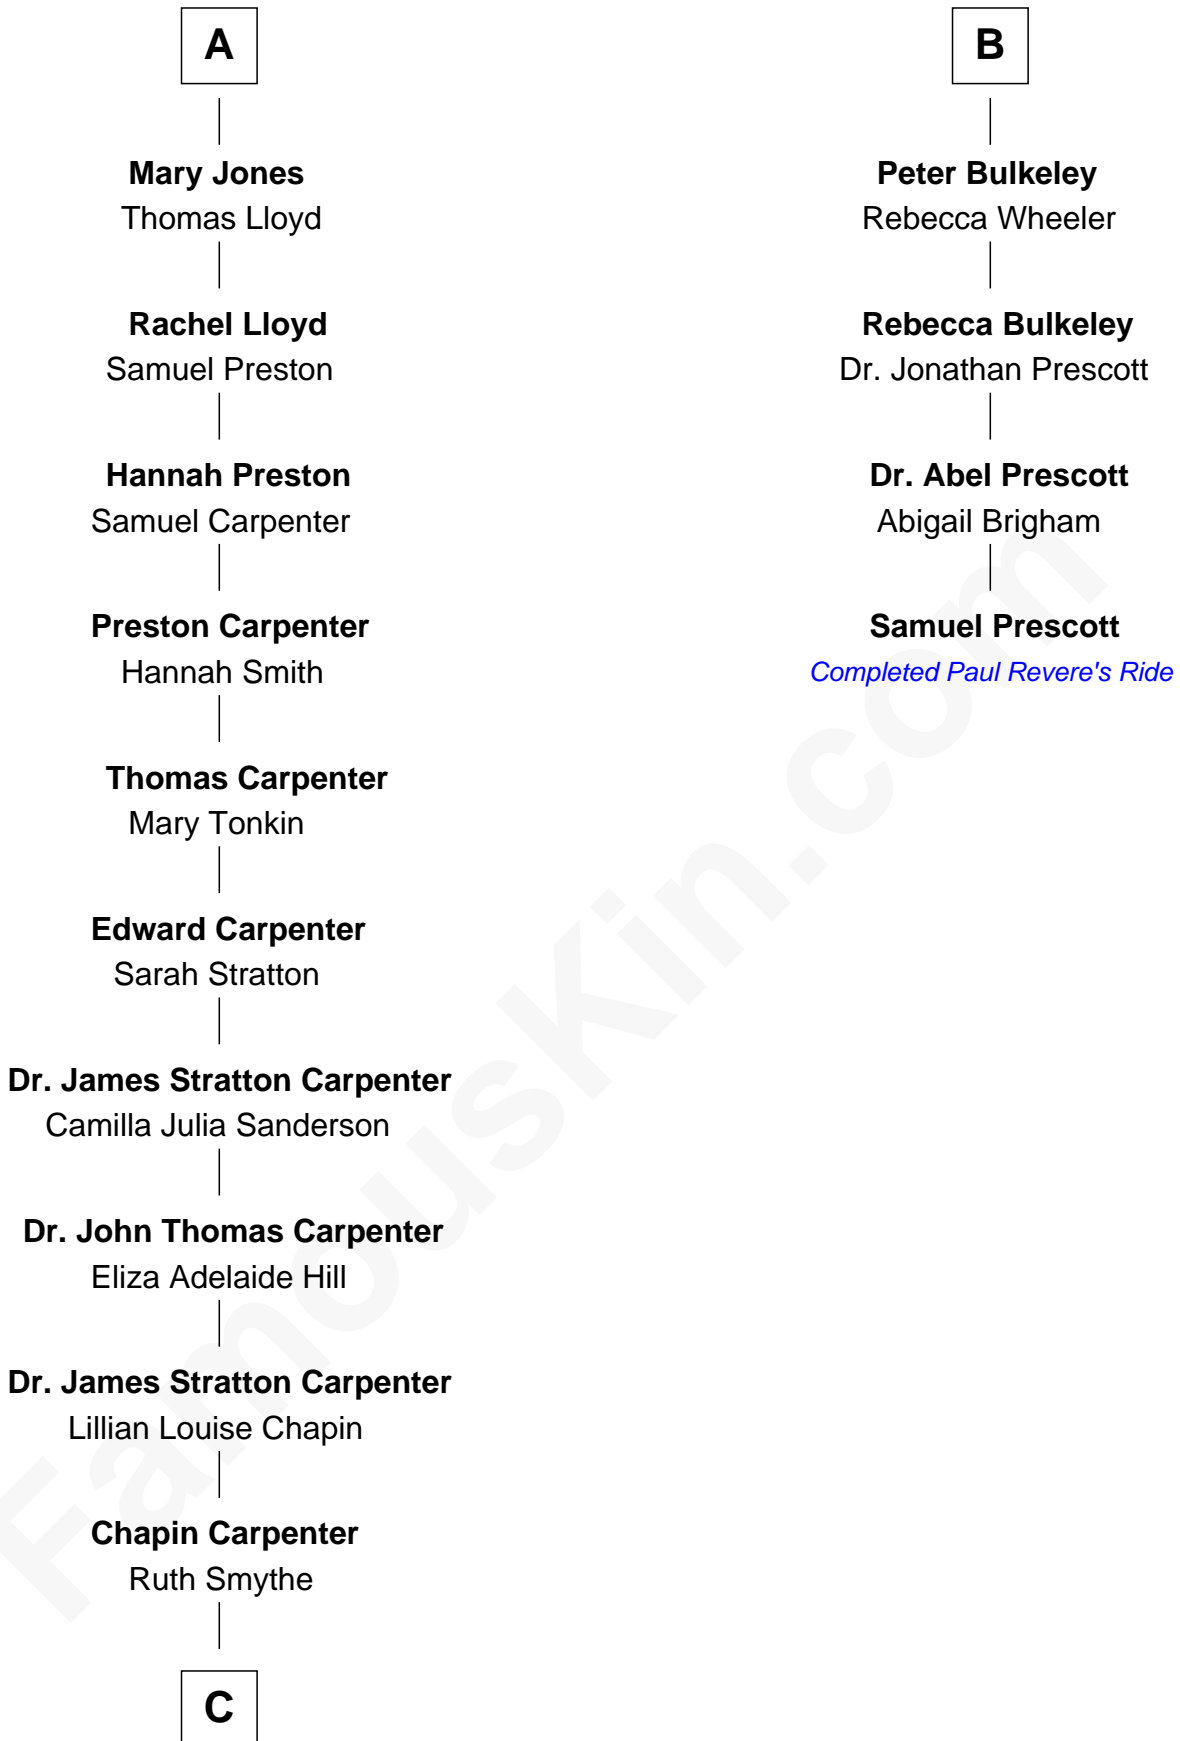

FamousKin.com
Relationship Chart of
Mary Chapin Carpenter
Singer and Songwriter

10th cousin 8 times removed of

Samuel Prescott
Completed Paul Revere's Midnight Ride

C

Chapin Carpenter
Mary Bowie Robertson

Mary Chapin Carpenter
Singer and Songwriter

FamousKin.com