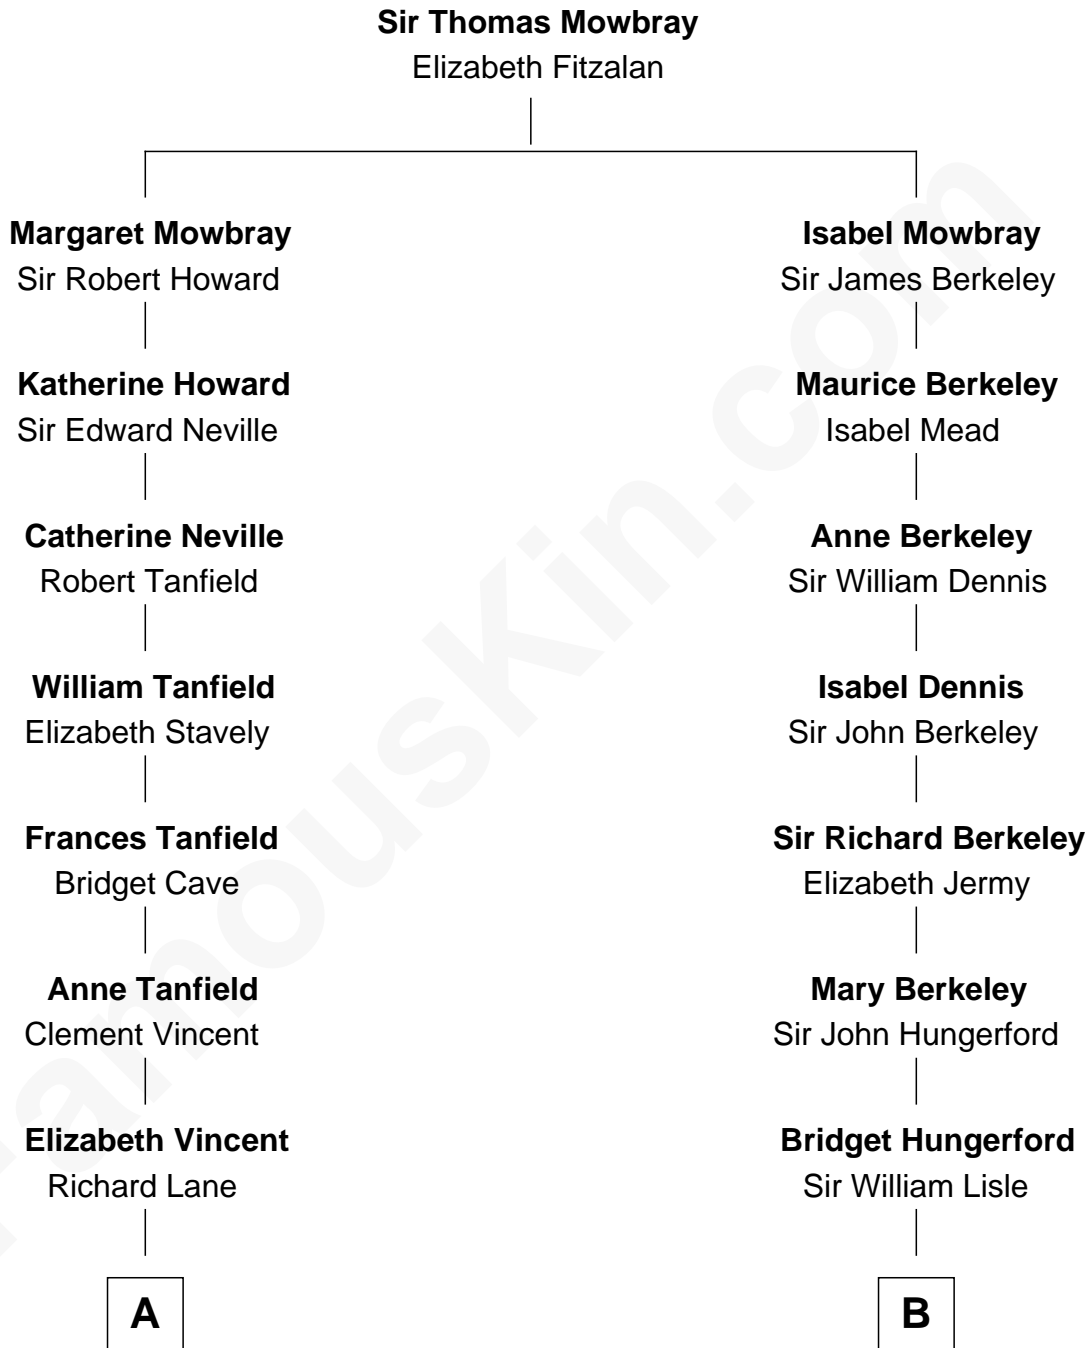

FamousKin.com
Relationship Chart of
Mary Chapin Carpenter
Singer and Songwriter

12th cousin 7 times removed of

Samuel Prescott
Completed Paul Revere's Midnight Ride

C

—
Harrison Marshall Robertson

Mary MacKenzie

—
Mary Bowie Robertson

Chapin Carpenter

—
Mary Chapin Carpenter

Singer and Songwriter

FamousKin.com