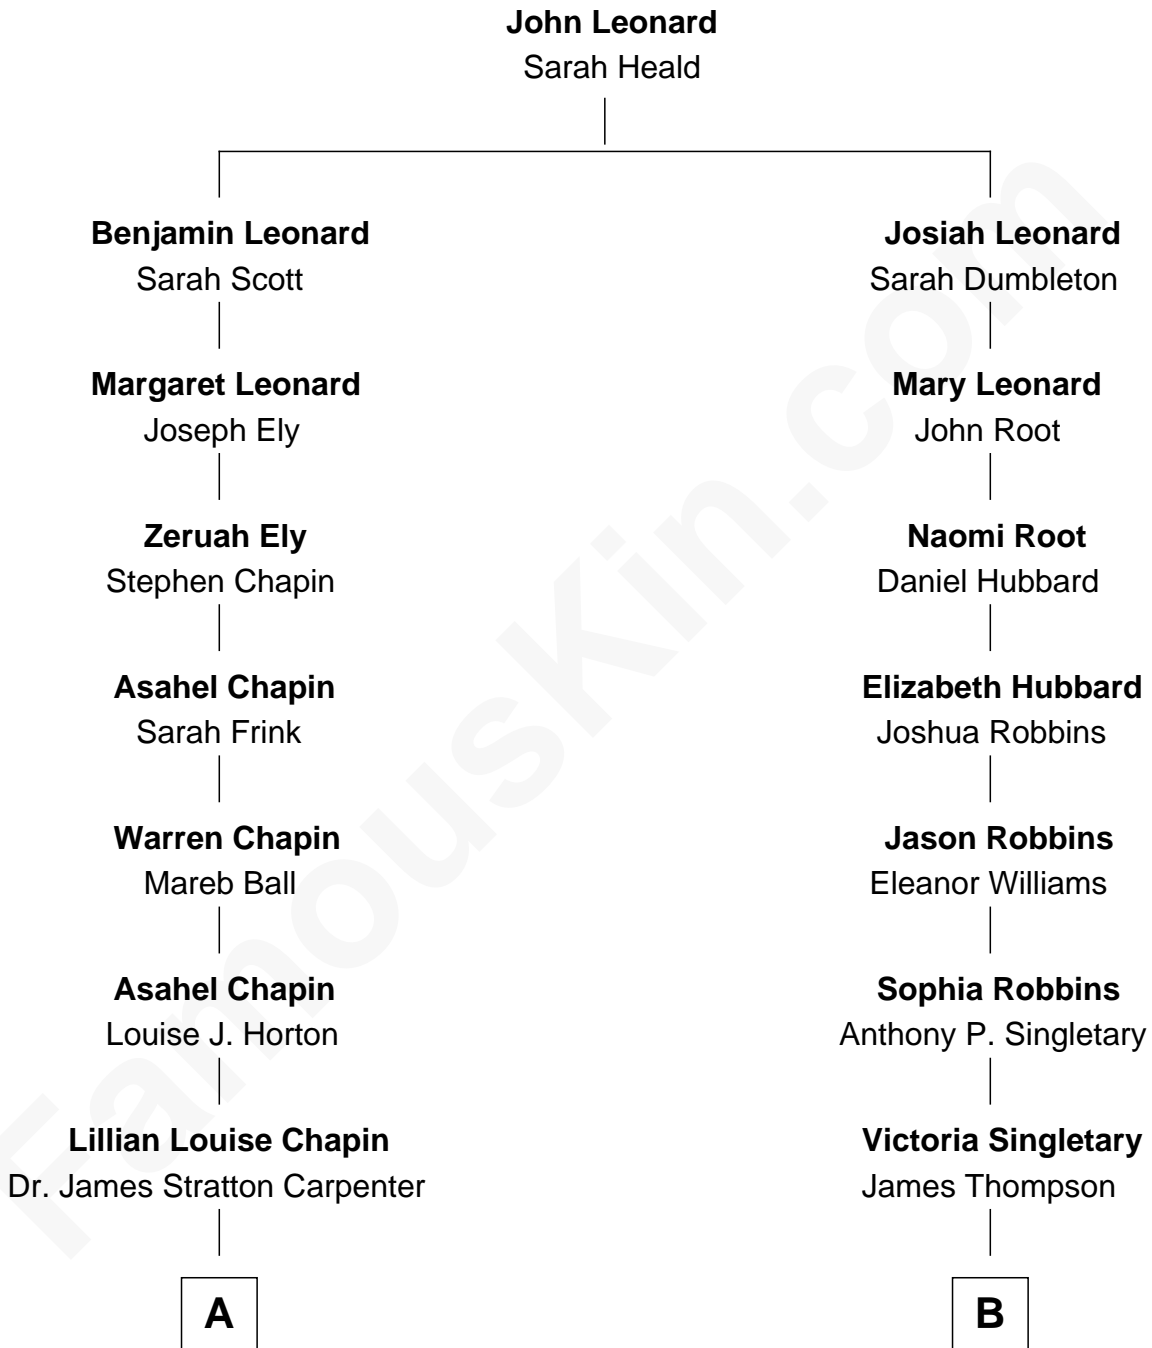

FamousKin.com
Relationship Chart of
Mary Chapin Carpenter
Singer and Songwriter

9th cousin 1 time removed of
John Hinckley, Jr.
Shot President Ronald Reagan

A

Chapin Carpenter

Ruth Smythe

Chapin Carpenter

Mary Bowie Robertson

Mary Chapin Carpenter

Singer and Songwriter

B

Clyde Singletary Thompson

Hattie Jackson

Ardis Thompson

Harvey Lawrence Moore

Jo Ann Moore