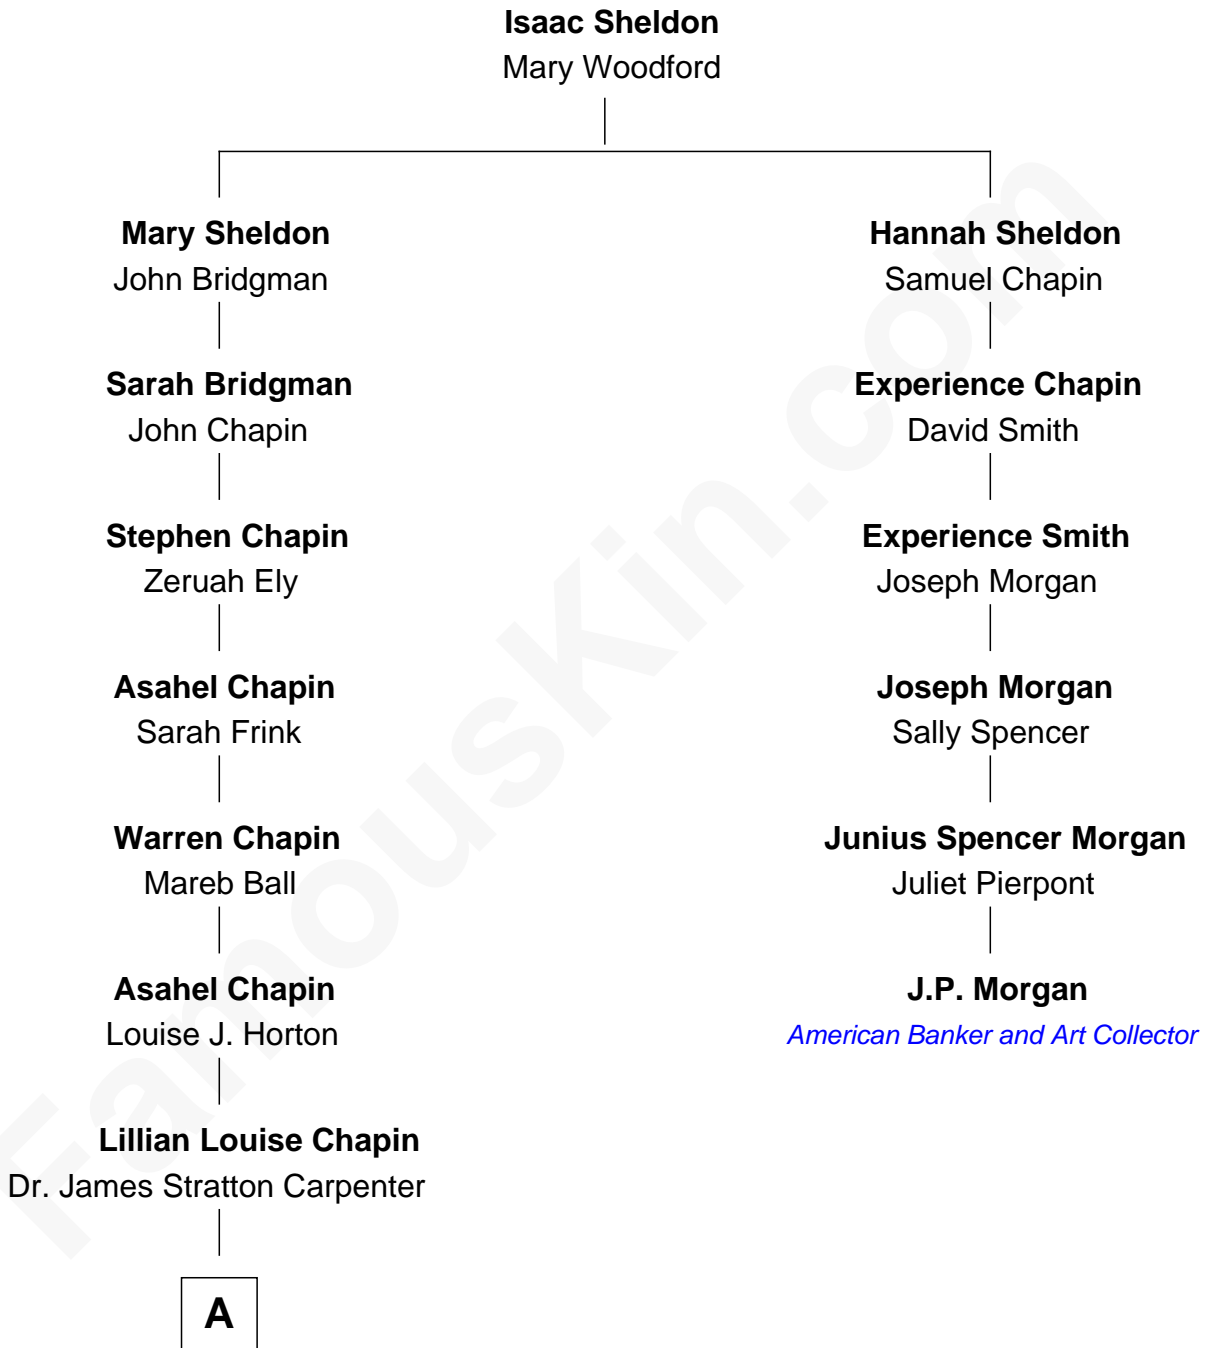

FamousKin.com
Relationship Chart of
Mary Chapin Carpenter
Singer and Songwriter

5th cousin 4 times removed of

J.P. Morgan
American Banker and Art Collector

A

—
Chapin Carpenter

Ruth Smythe

—
Chapin Carpenter

Mary Bowie Robertson

—
Mary Chapin Carpenter

Singer and Songwriter

FamousKin.com