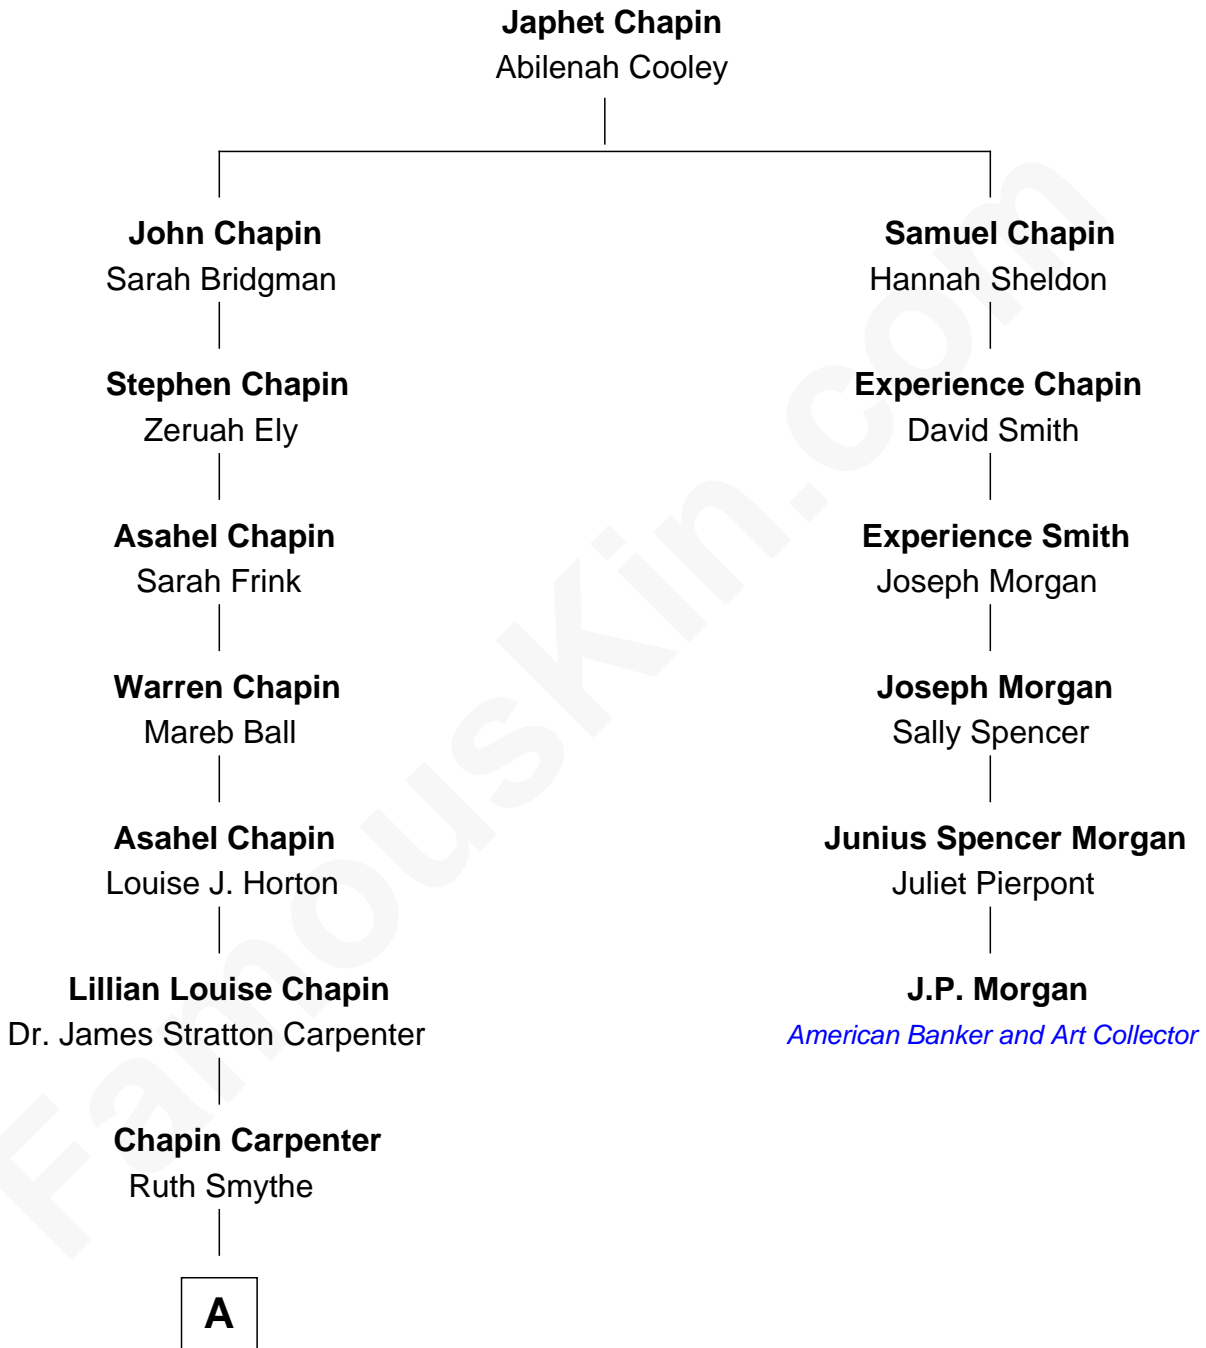

**FamousKin.com**  
**Relationship Chart of**  
**Mary Chapin Carpenter**  
*Singer and Songwriter*

5th cousin 3 times removed of

**J.P. Morgan**  
*American Banker and Art Collector*

**A**

—  
**Chapin Carpenter**  
Mary Bowie Robertson

—  
**Mary Chapin Carpenter**  
*Singer and Songwriter*

FamousKin.com