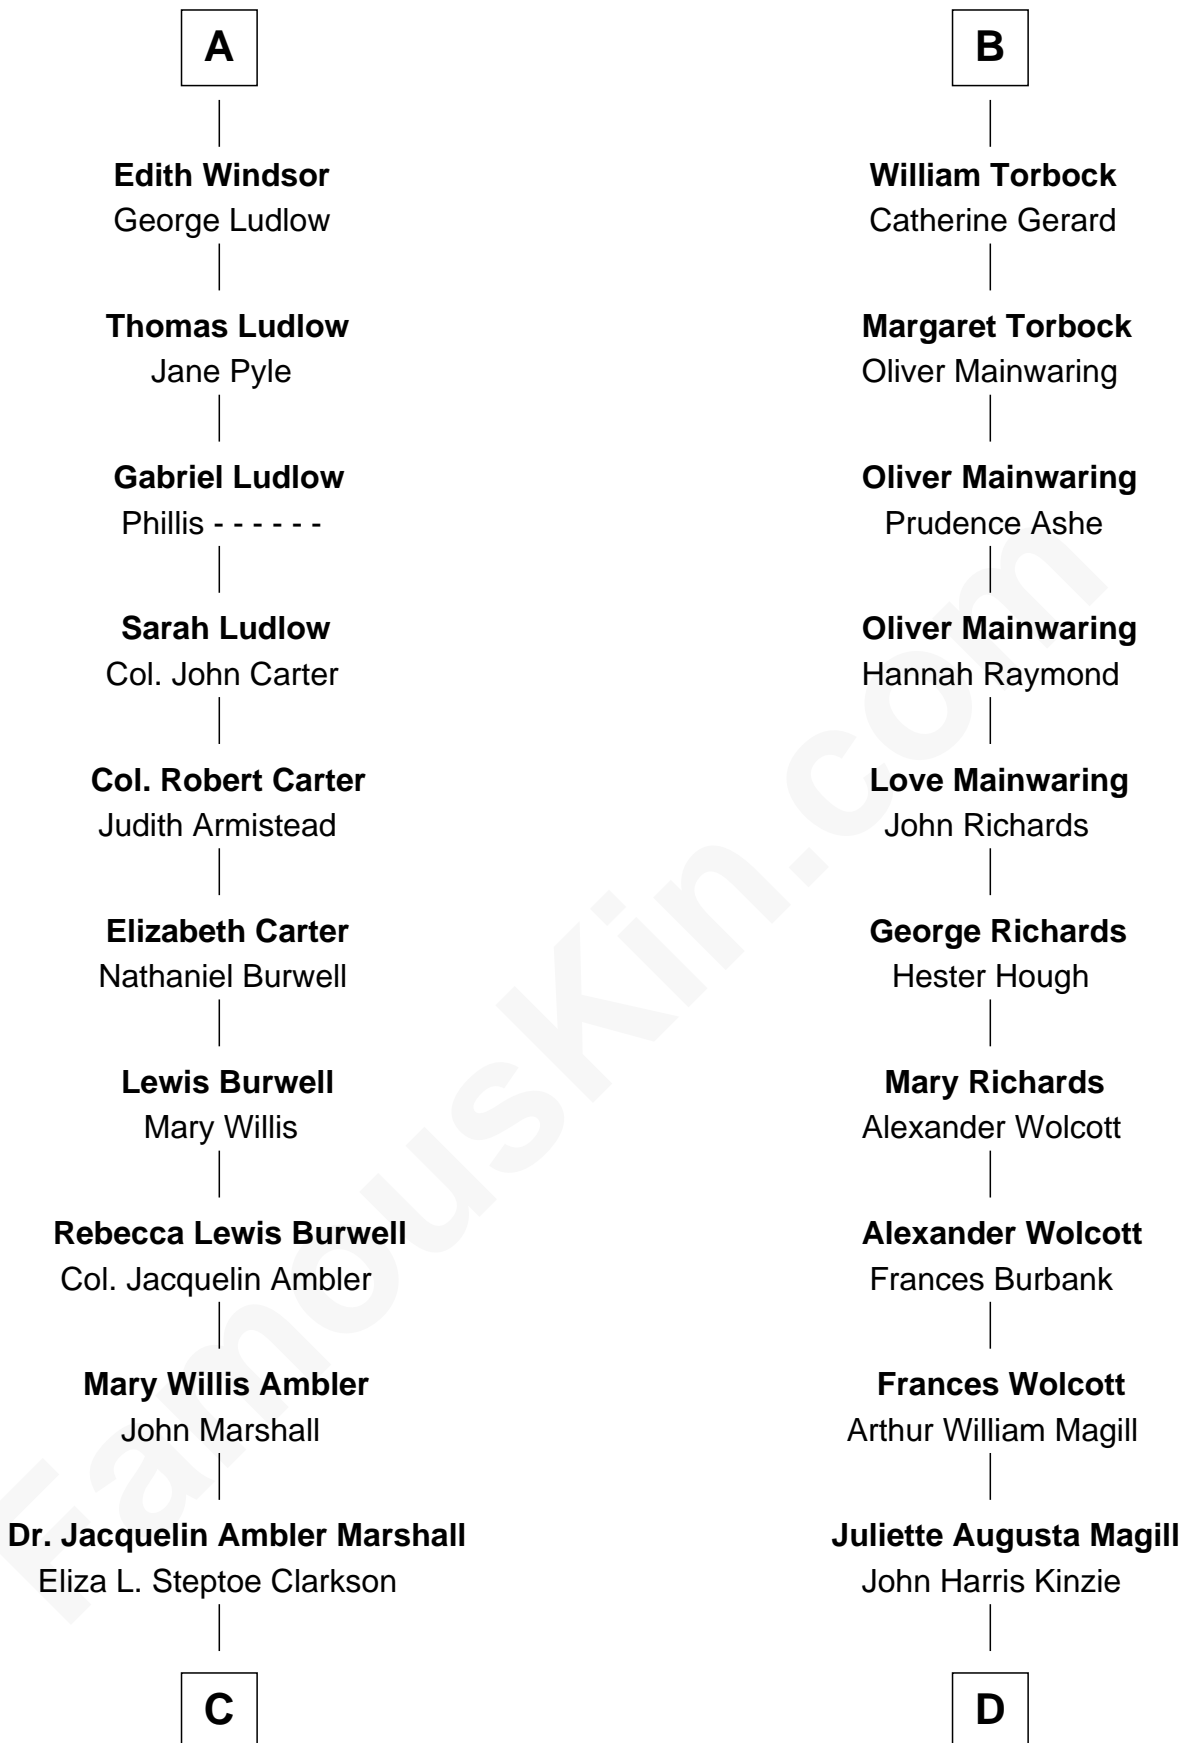

FamousKin.com
Relationship Chart of
Mary Chapin Carpenter
Singer and Songwriter

18th cousin 3 times removed of

Juliette Gordon Low
Founder of the Girl Scouts

C

Eliza Marshall
Harrison Robertson

Harrison Robertson
Mary L. Vawter

Harrison Marshall Robertson
Mary MacKenzie

Mary Bowie Robertson
Chapin Carpenter

Mary Chapin Carpenter
Singer and Songwriter

D

Eleanor Lytle Kinzie
William Washington Gordon

Juliette Gordon Low
Founder of the Girl Scouts