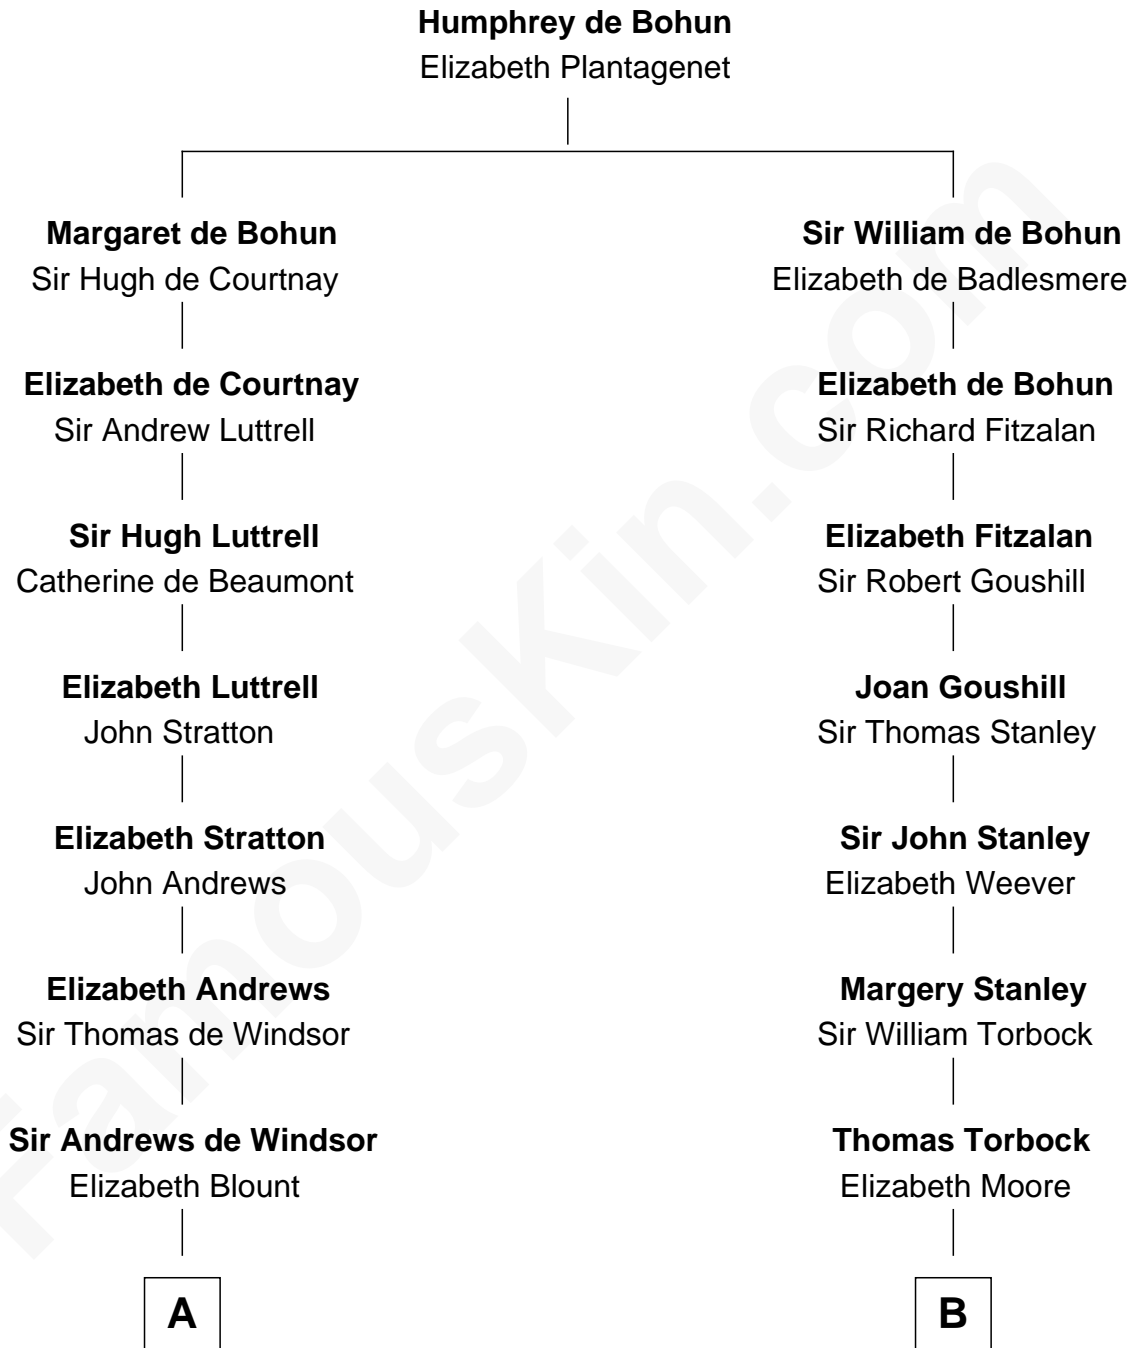

FamousKin.com
Relationship Chart of
Mary Chapin Carpenter
Singer and Songwriter

18th cousin 3 times removed of

Juliette Gordon Low
Founder of the Girl Scouts

C

Eliza Marshall
Harrison Robertson

Harrison Robertson
Mary L. Vawter

Harrison Marshall Robertson
Mary MacKenzie

Mary Bowie Robertson
Chapin Carpenter

Mary Chapin Carpenter
Singer and Songwriter

D

Eleanor Lytle Kinzie
William Washington Gordon

Juliette Gordon Low
Founder of the Girl Scouts