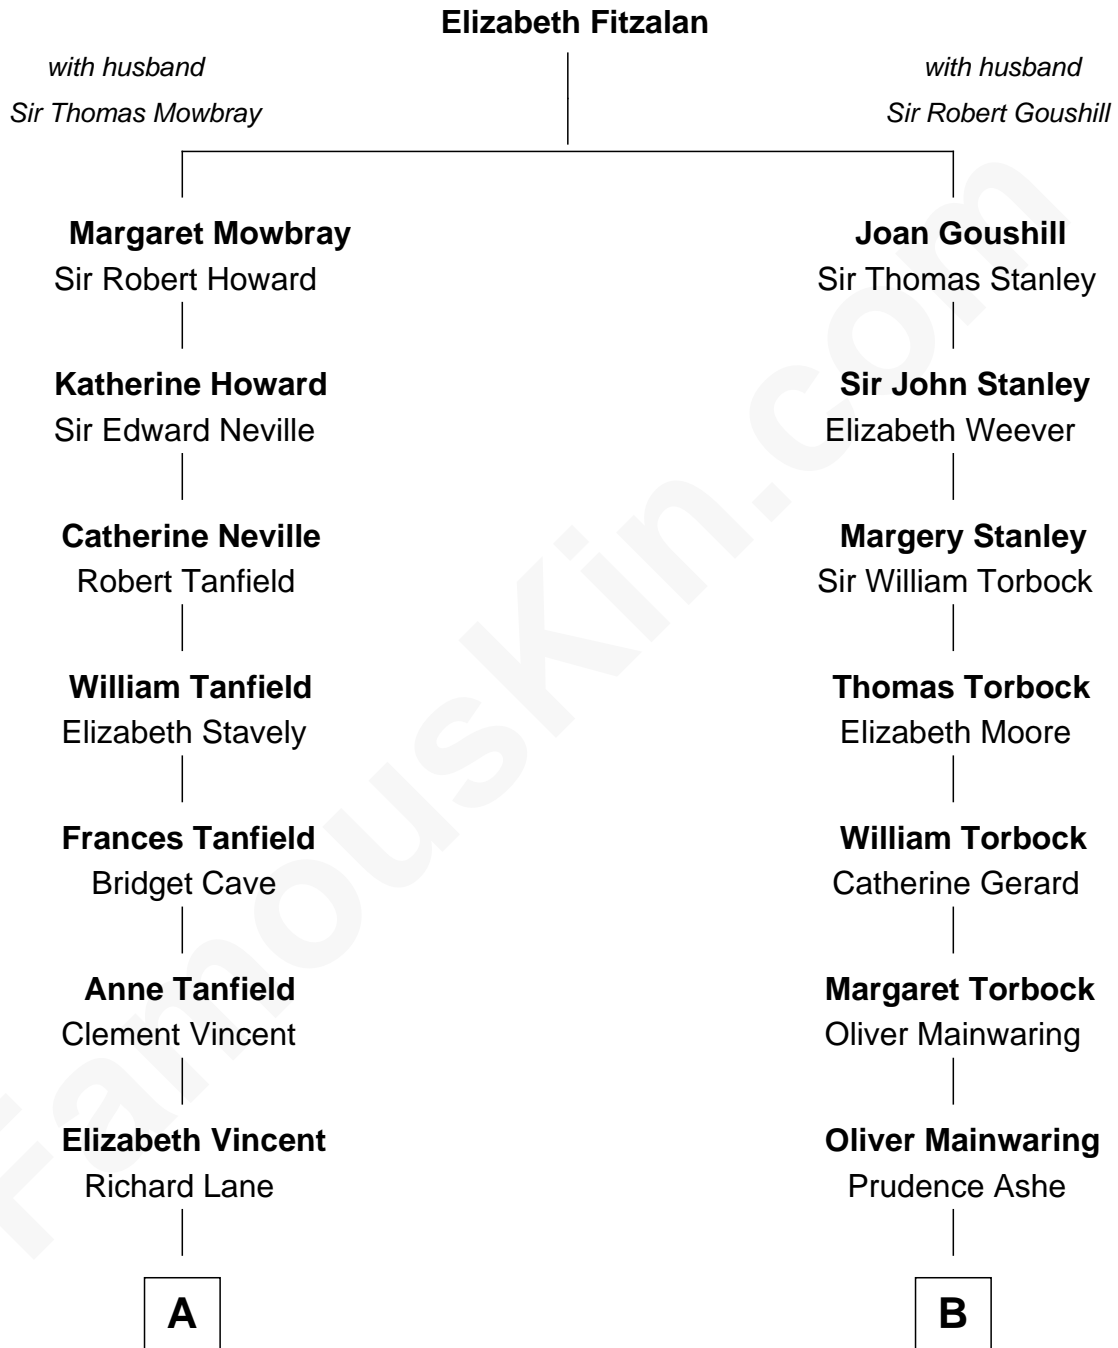

**FamousKin.com**  
**Relationship Chart of**  
**Mary Chapin Carpenter**  
*Singer and Songwriter*

**15th cousin 4 times removed of**  
**Juliette Gordon Low**  
*Founder of the Girl Scouts*

**C**

—  
**Harrison Marshall Robertson**

Mary MacKenzie

—  
**Mary Bowie Robertson**

Chapin Carpenter

—  
**Mary Chapin Carpenter**

*Singer and Songwriter*

FamousKin.com