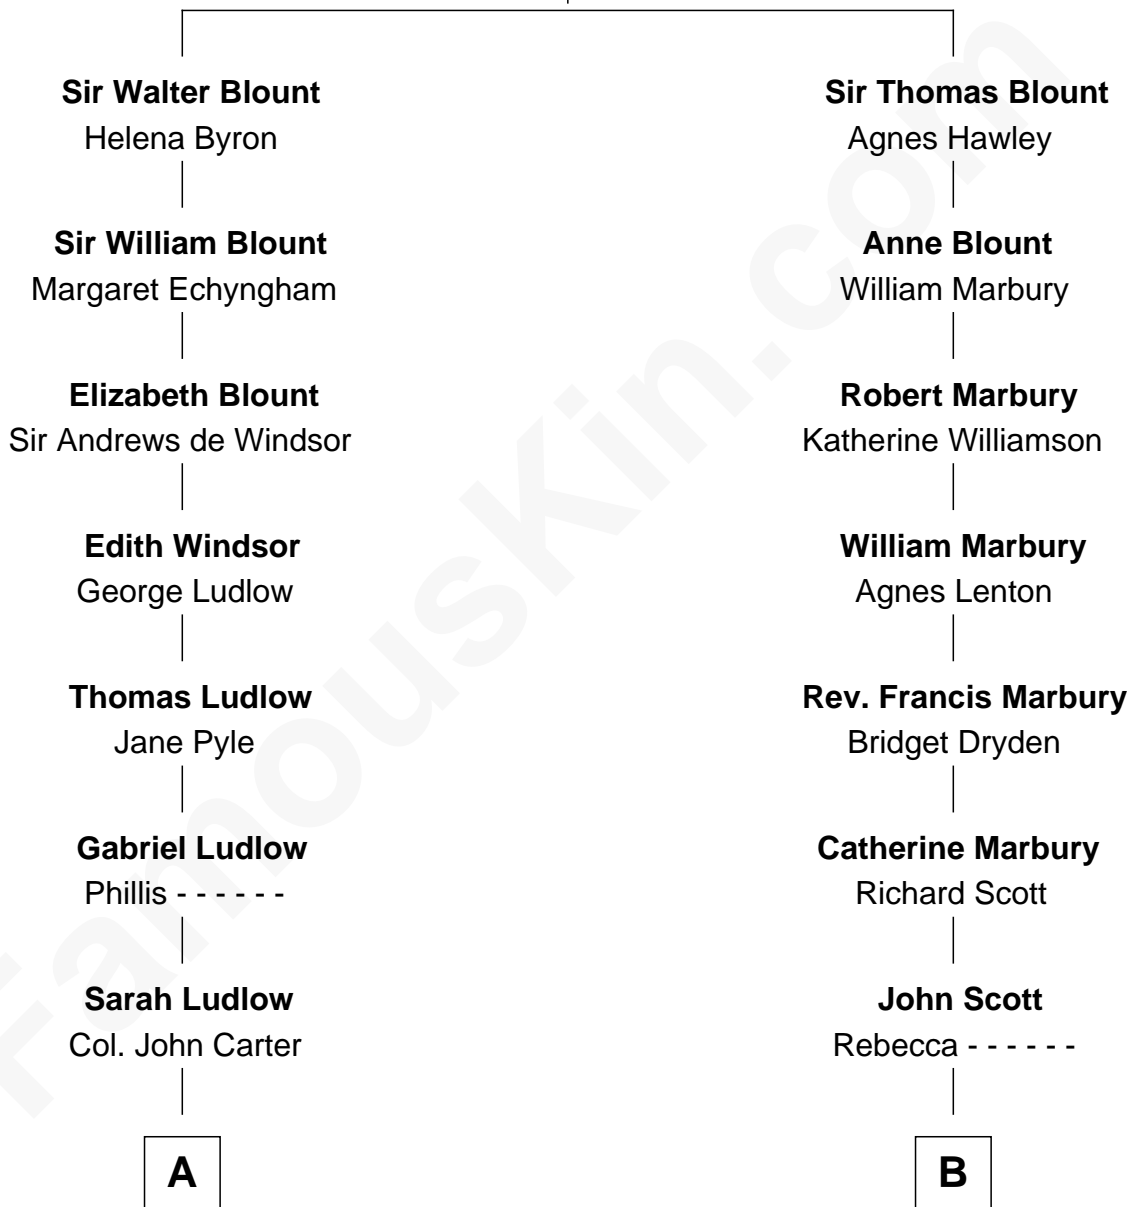

FamousKin.com
Relationship Chart of
Mary Chapin Carpenter
Singer and Songwriter

17th cousin 1 time removed of

Britney Spears
Singer, Entertainer

Sir Thomas Blount
 Margaret de Gresley

C

James Parnell Spears

Lynne Irene Bridges

Britney Spears

Singer, Entertainer

FamousKin.com