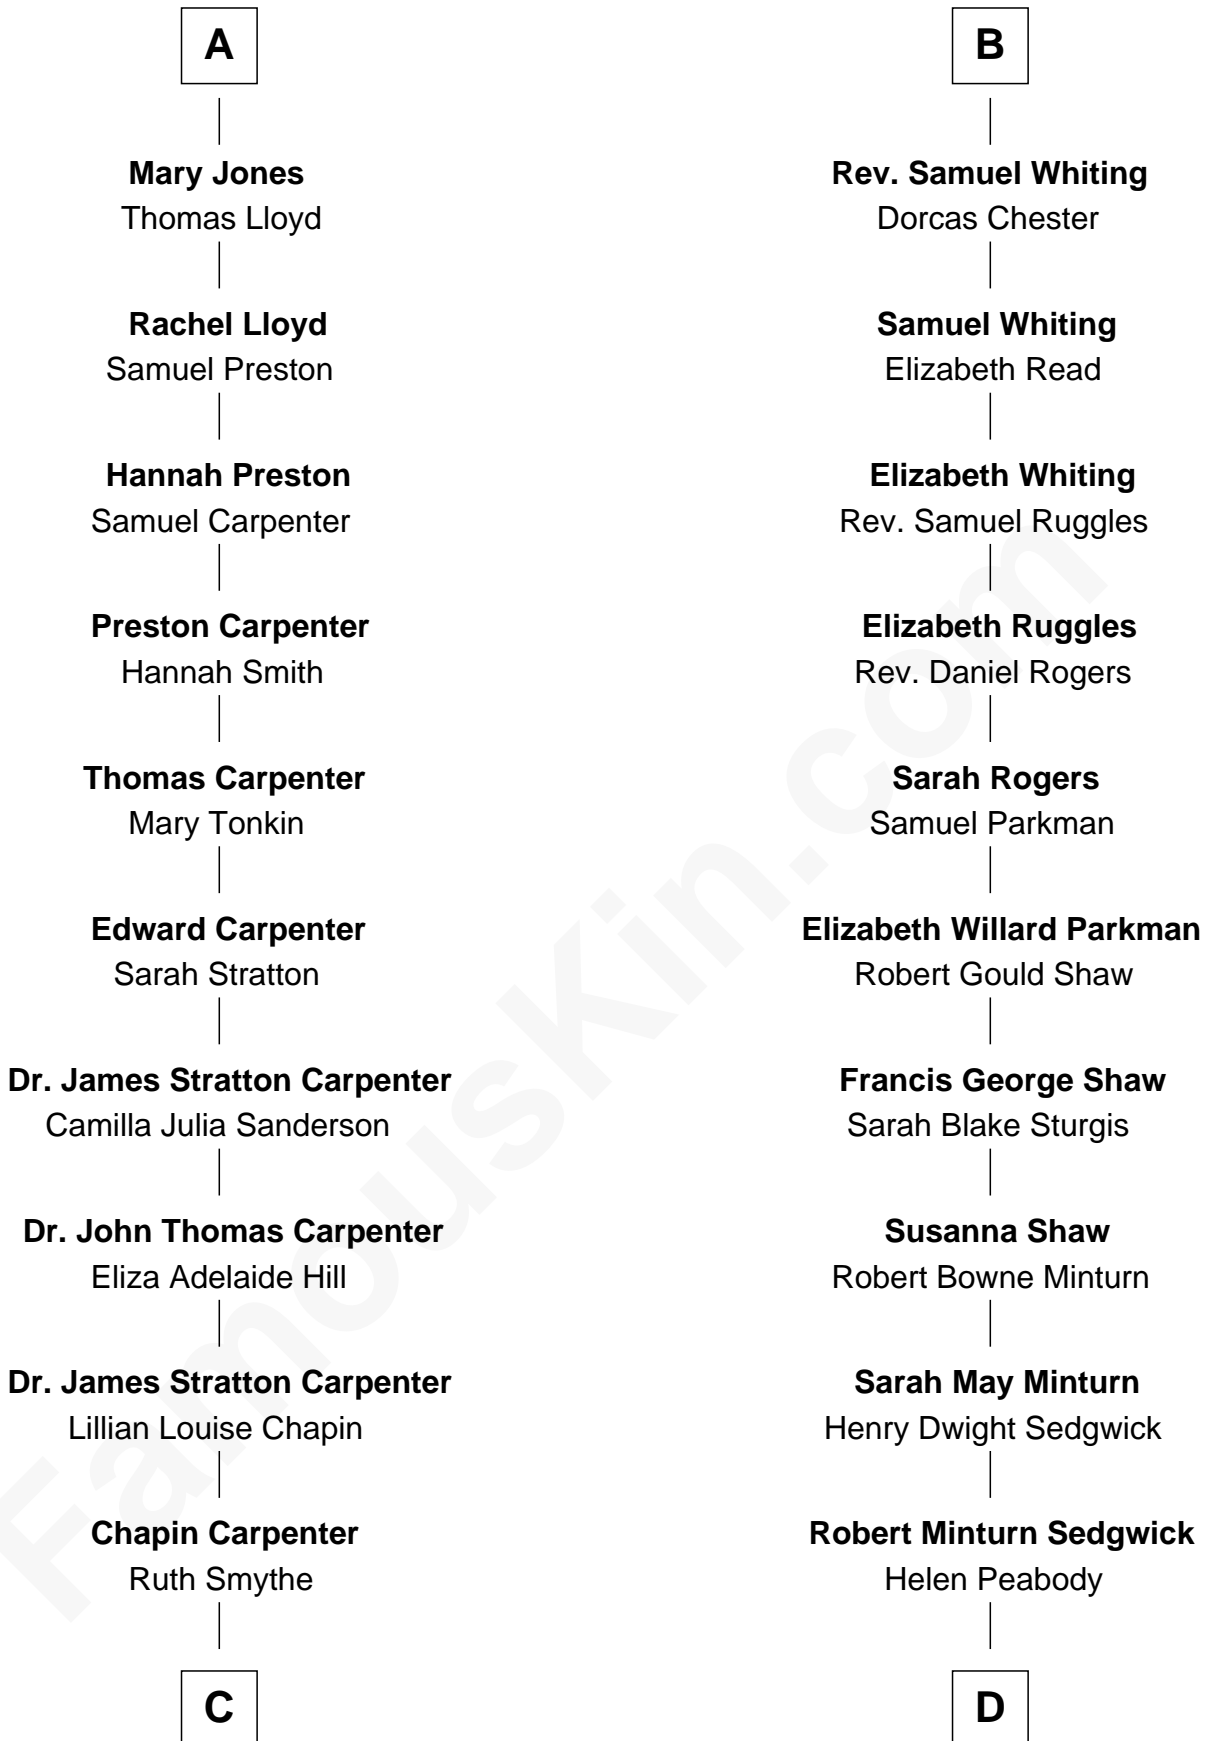

## Relationship Chart of

**Mary Chapin Carpenter**

*Singer and Songwriter*

18th cousin of

**Kyra Sedgwick**

*TV and Movie Actress*

**Sir Robert Corbet**

Margaret - - - - -

**C**

**Chapin Carpenter**  
Mary Bowie Robertson

**Mary Chapin Carpenter**  
*Singer and Songwriter*

**D**

**Henry Dwight Sedgwick**  
Patricia Ann Rosenwald

**Kyra Sedgwick**  
*TV and Movie Actress*

FamousKin.com