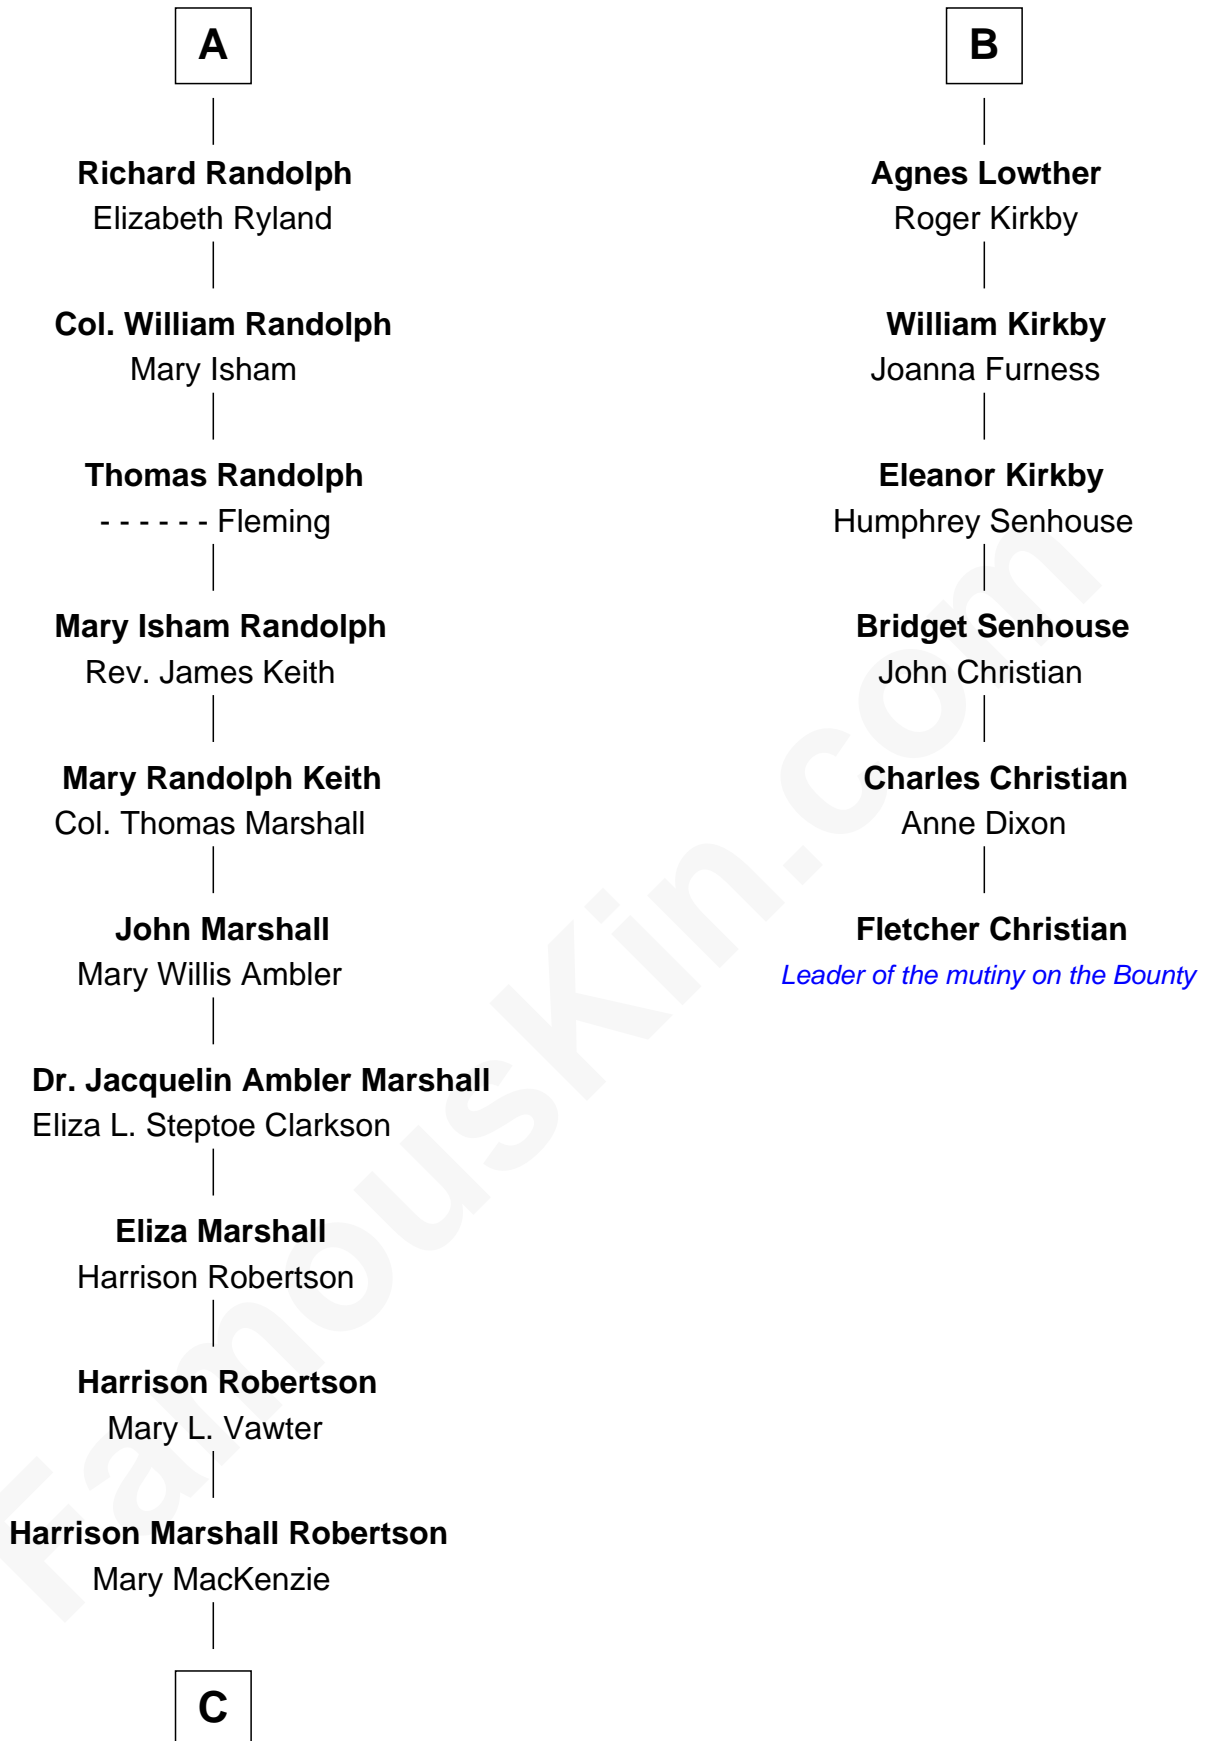

FamousKin.com
Relationship Chart of
Mary Chapin Carpenter
Singer and Songwriter

12th cousin 6 times removed of

Fletcher Christian
Leader of the mutiny on the Bounty

C

—
Mary Bowie Robertson

Chapin Carpenter