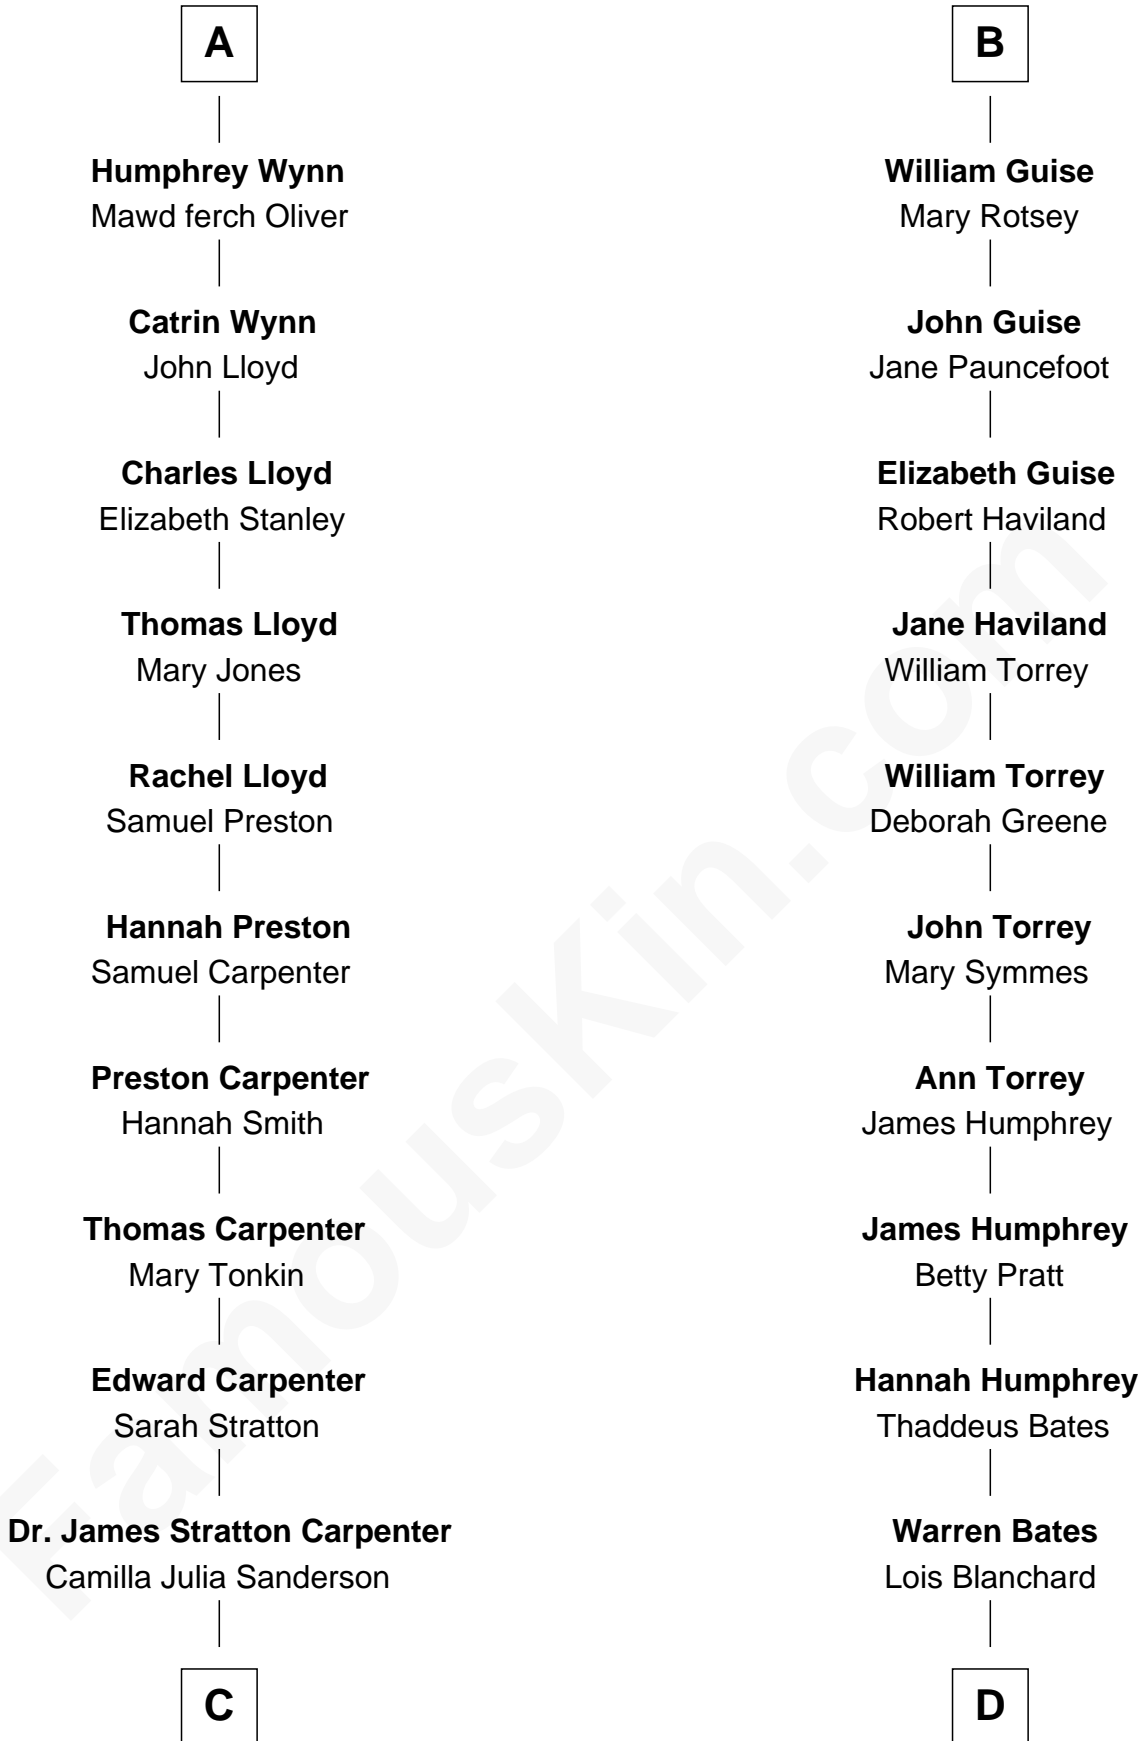

**FamousKin.com**  
**Relationship Chart of**  
**Mary Chapin Carpenter**  
*Singer and Songwriter*

21st cousin of

**Hal Holbrook**  
*TV and Movie Actor*

**C**

**Dr. John Thomas Carpenter**

Eliza Adelaide Hill

**Dr. James Stratton Carpenter**

Lillian Louise Chapin

**Chapin Carpenter**

Ruth Smythe

**Chapin Carpenter**

Mary Bowie Robertson

**Mary Chapin Carpenter**

*Singer and Songwriter*

**D**

**Jane White Bates**

Allen Vining

**Lois Bates Vining**

George Holbrook

**Allen Vining Holbrook**

Minnie Alberta Rowe

**Harold Rowe Holbrook**