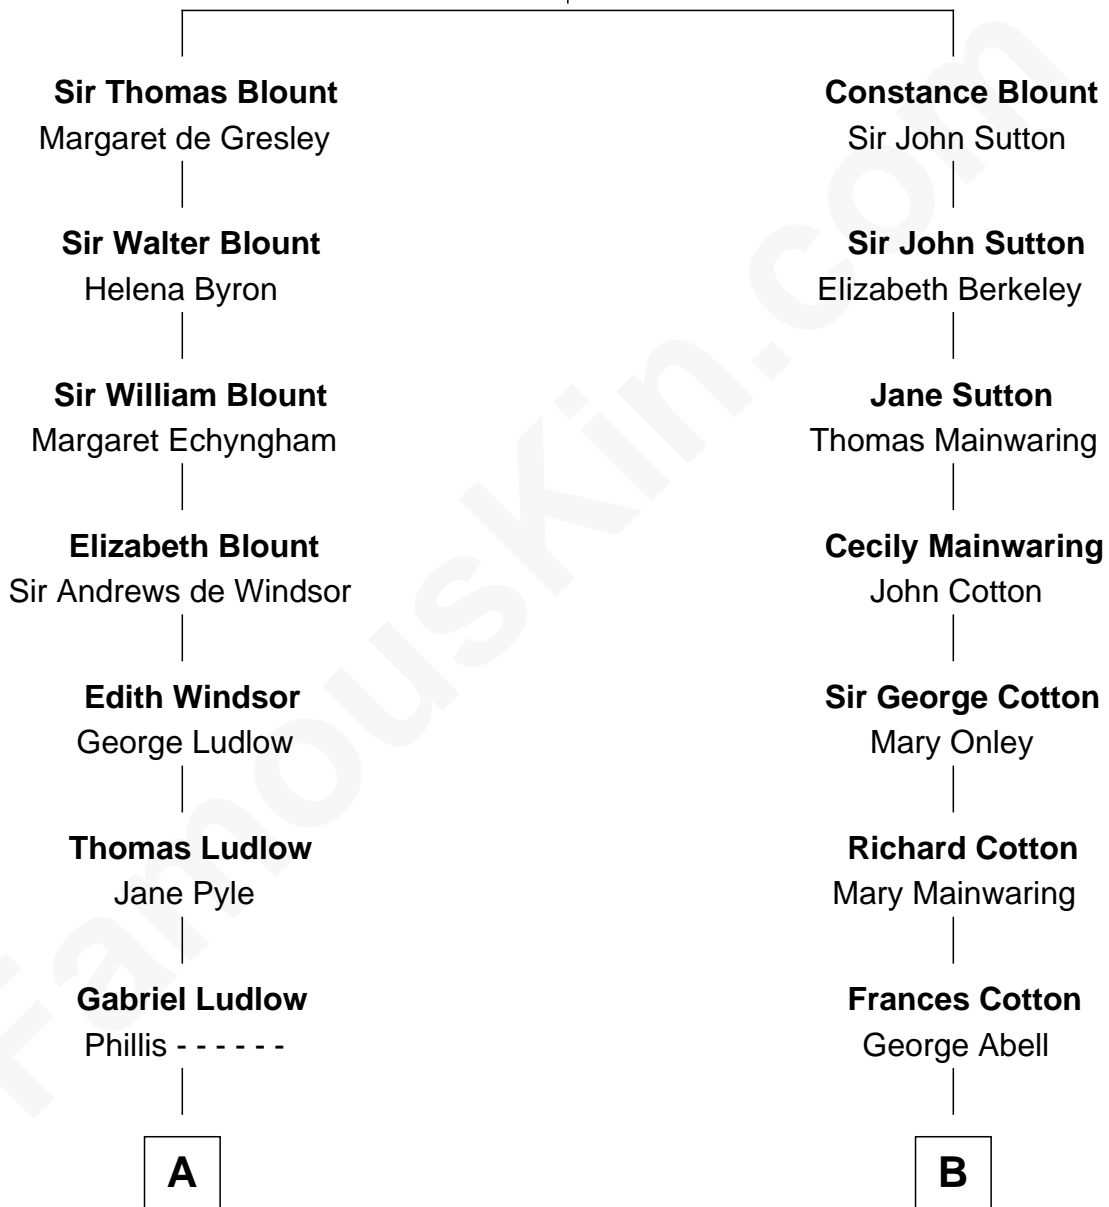

FamousKin.com Relationship Chart of

Mary Chapin Carpenter

Singer and Songwriter

18th cousin of

Amber Stevens West

TV and Movie Actress

Sir Walter Blount

Sancha de Ayala

C

Mary Bowie Robertson

Chapin Carpenter

Mary Chapin Carpenter

Singer and Songwriter

D

Terry Keith Ingstad

Beverly Jean Cunningham