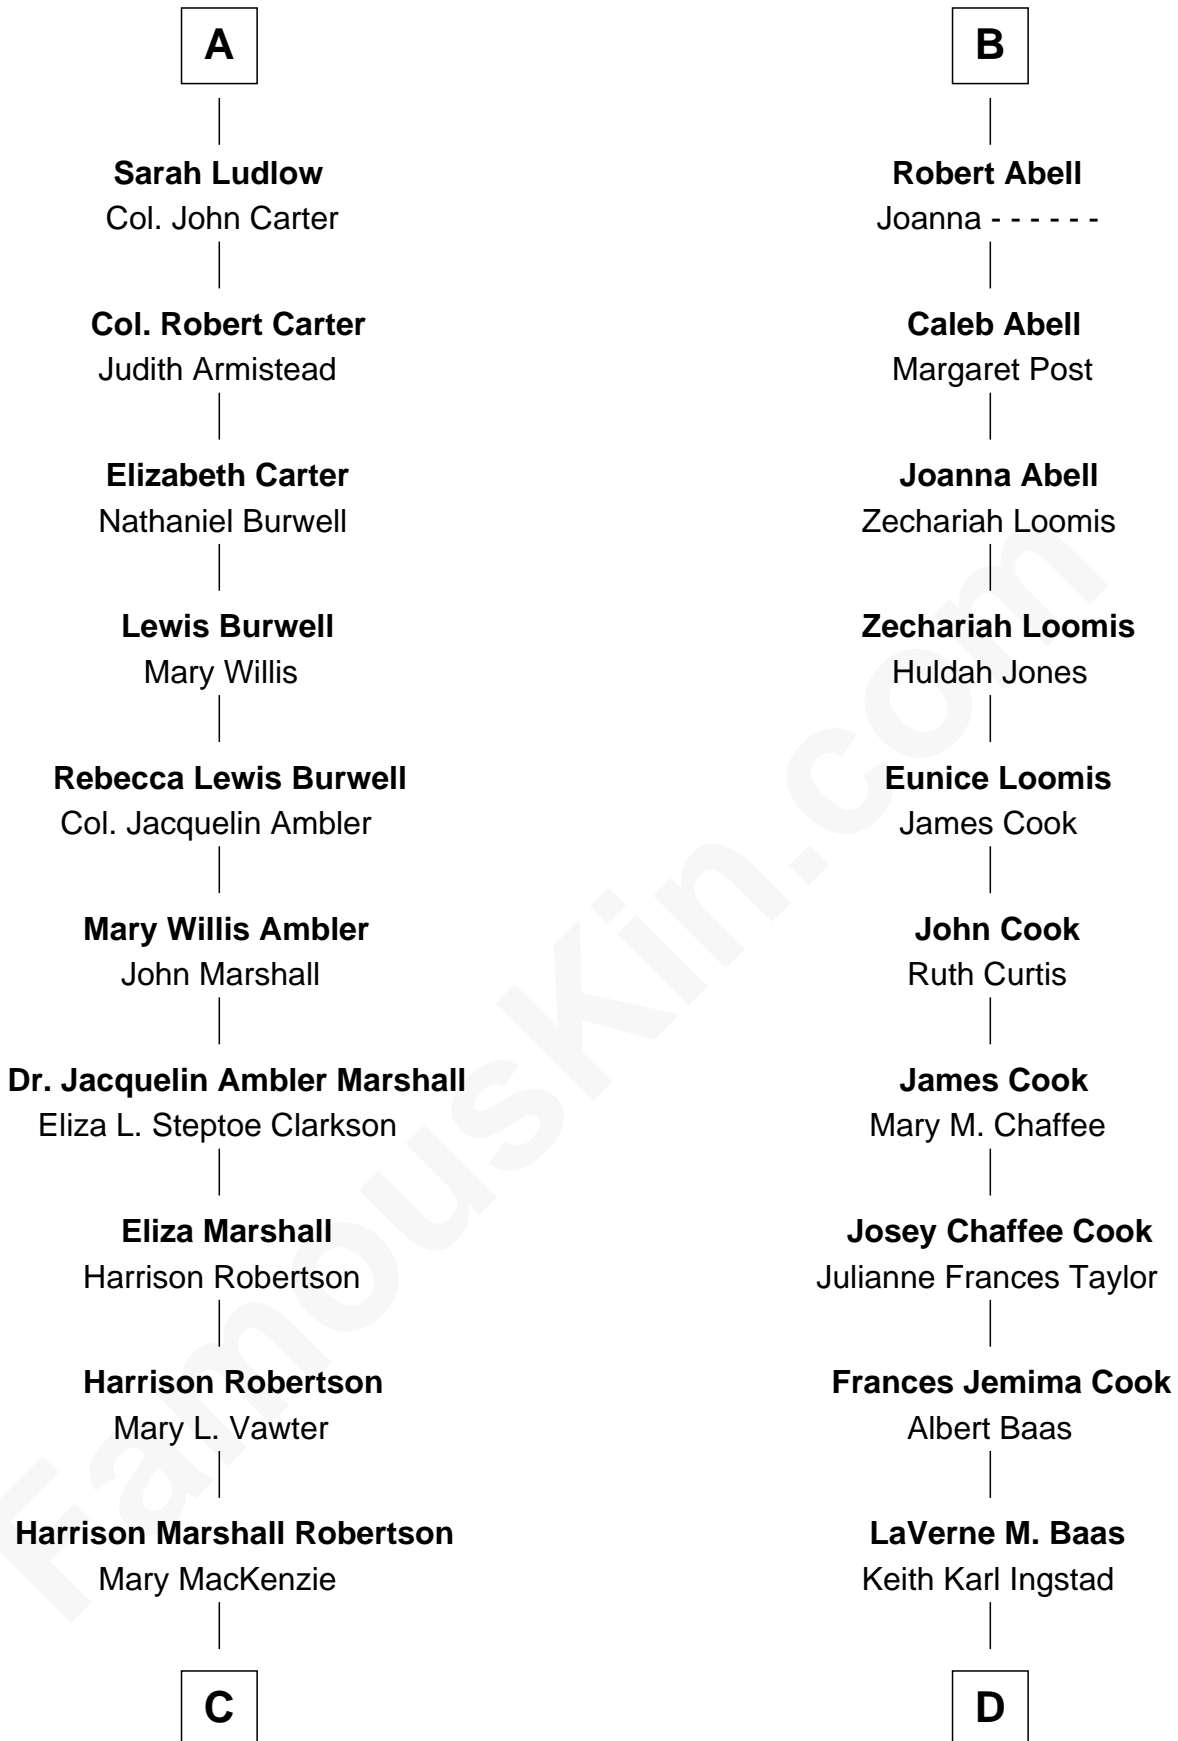

FamousKin.com Relationship Chart of

Mary Chapin Carpenter

Singer and Songwriter

18th cousin of

Amber Stevens West

TV and Movie Actress

Sir Walter Blount

Sancha de Ayala

C

Mary Bowie Robertson

Chapin Carpenter

Mary Chapin Carpenter

Singer and Songwriter

D

Terry Keith Ingstad

Beverly Jean Cunningham